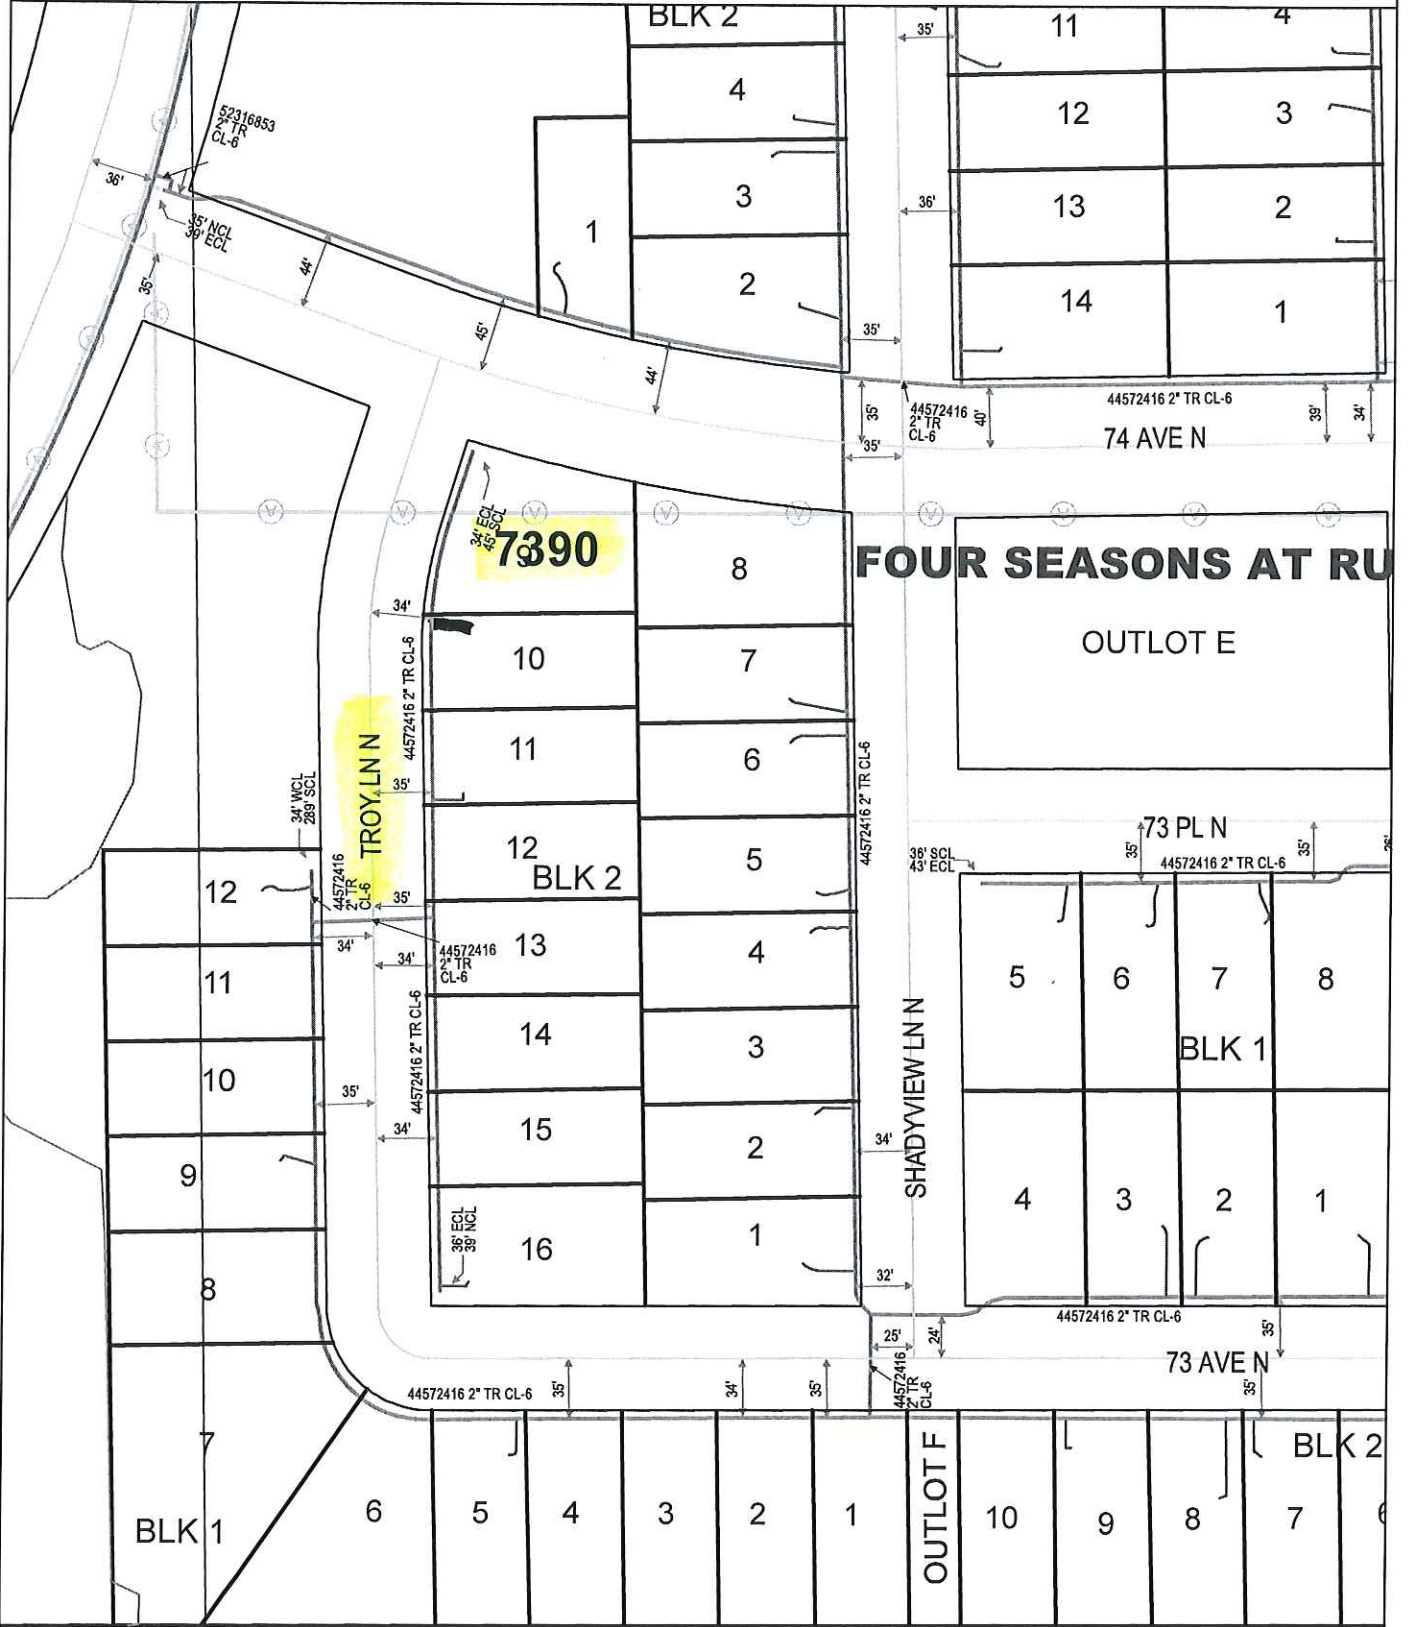

GENERAL LOCATION ONLY. DO NOT USE TO LOCATE FOR EXCAVATION. CALL 1-800-252-1166 FOR ONSITE LOCATIONS AND STAKING.

Plotted by: i221749
 Plot Date: 3/24/2017

7390 TROY LN N
 MAPLE GROVE

Scale: 1" : 100'
 CenterPoint Energy
 North