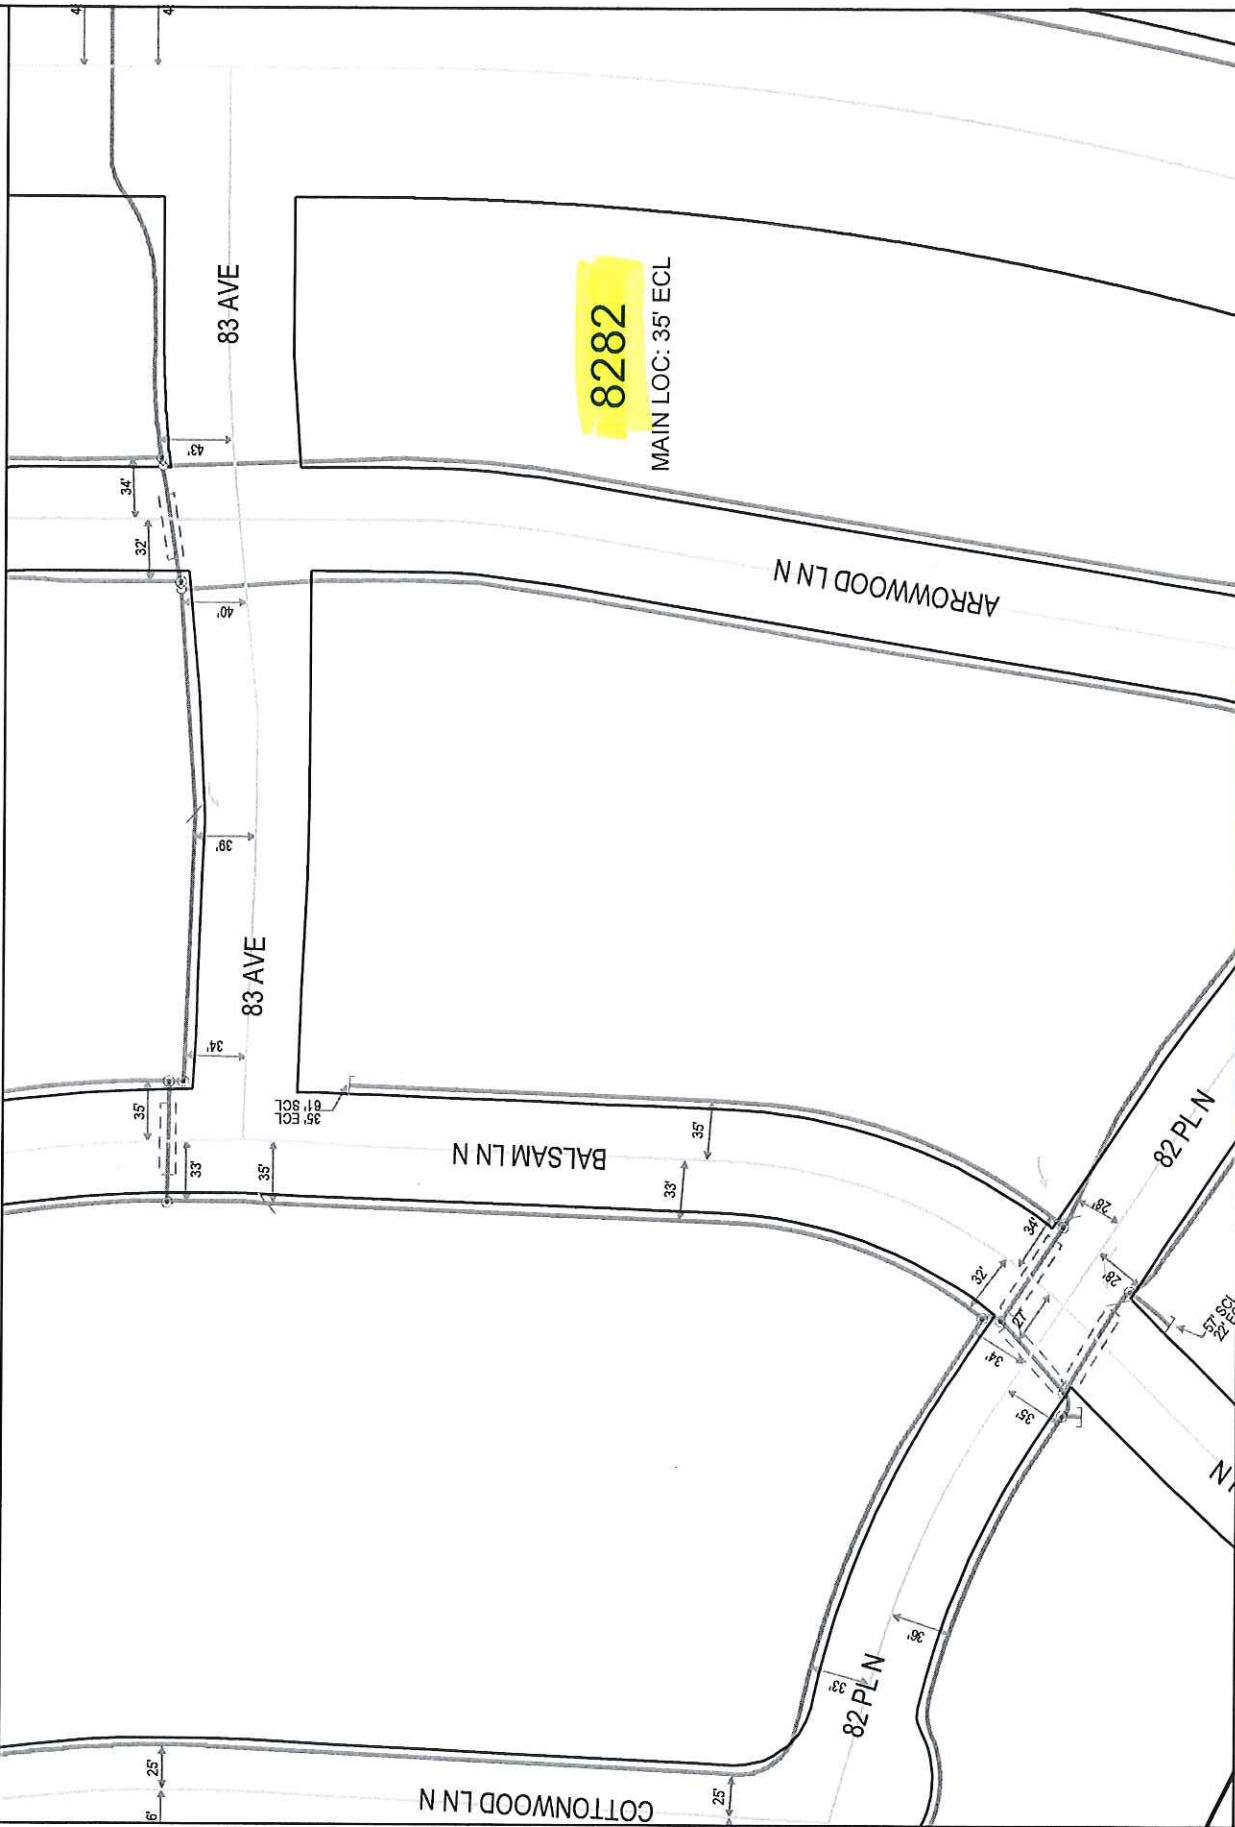

GENERAL LOCATION ONLY. DO NOT USE TO LOCATE FOR EXCAVATION. CALL 1-800-252-1166 FOR ONSITE LOCATIONS AND STAKING.

Plotted by: i217774
Plot Date: 6/7/2016

8282 ARROWWOOD LN N
MAPLE GROVE MN 55369

Scale: 1" = 100'
CenterPoint Energy
North