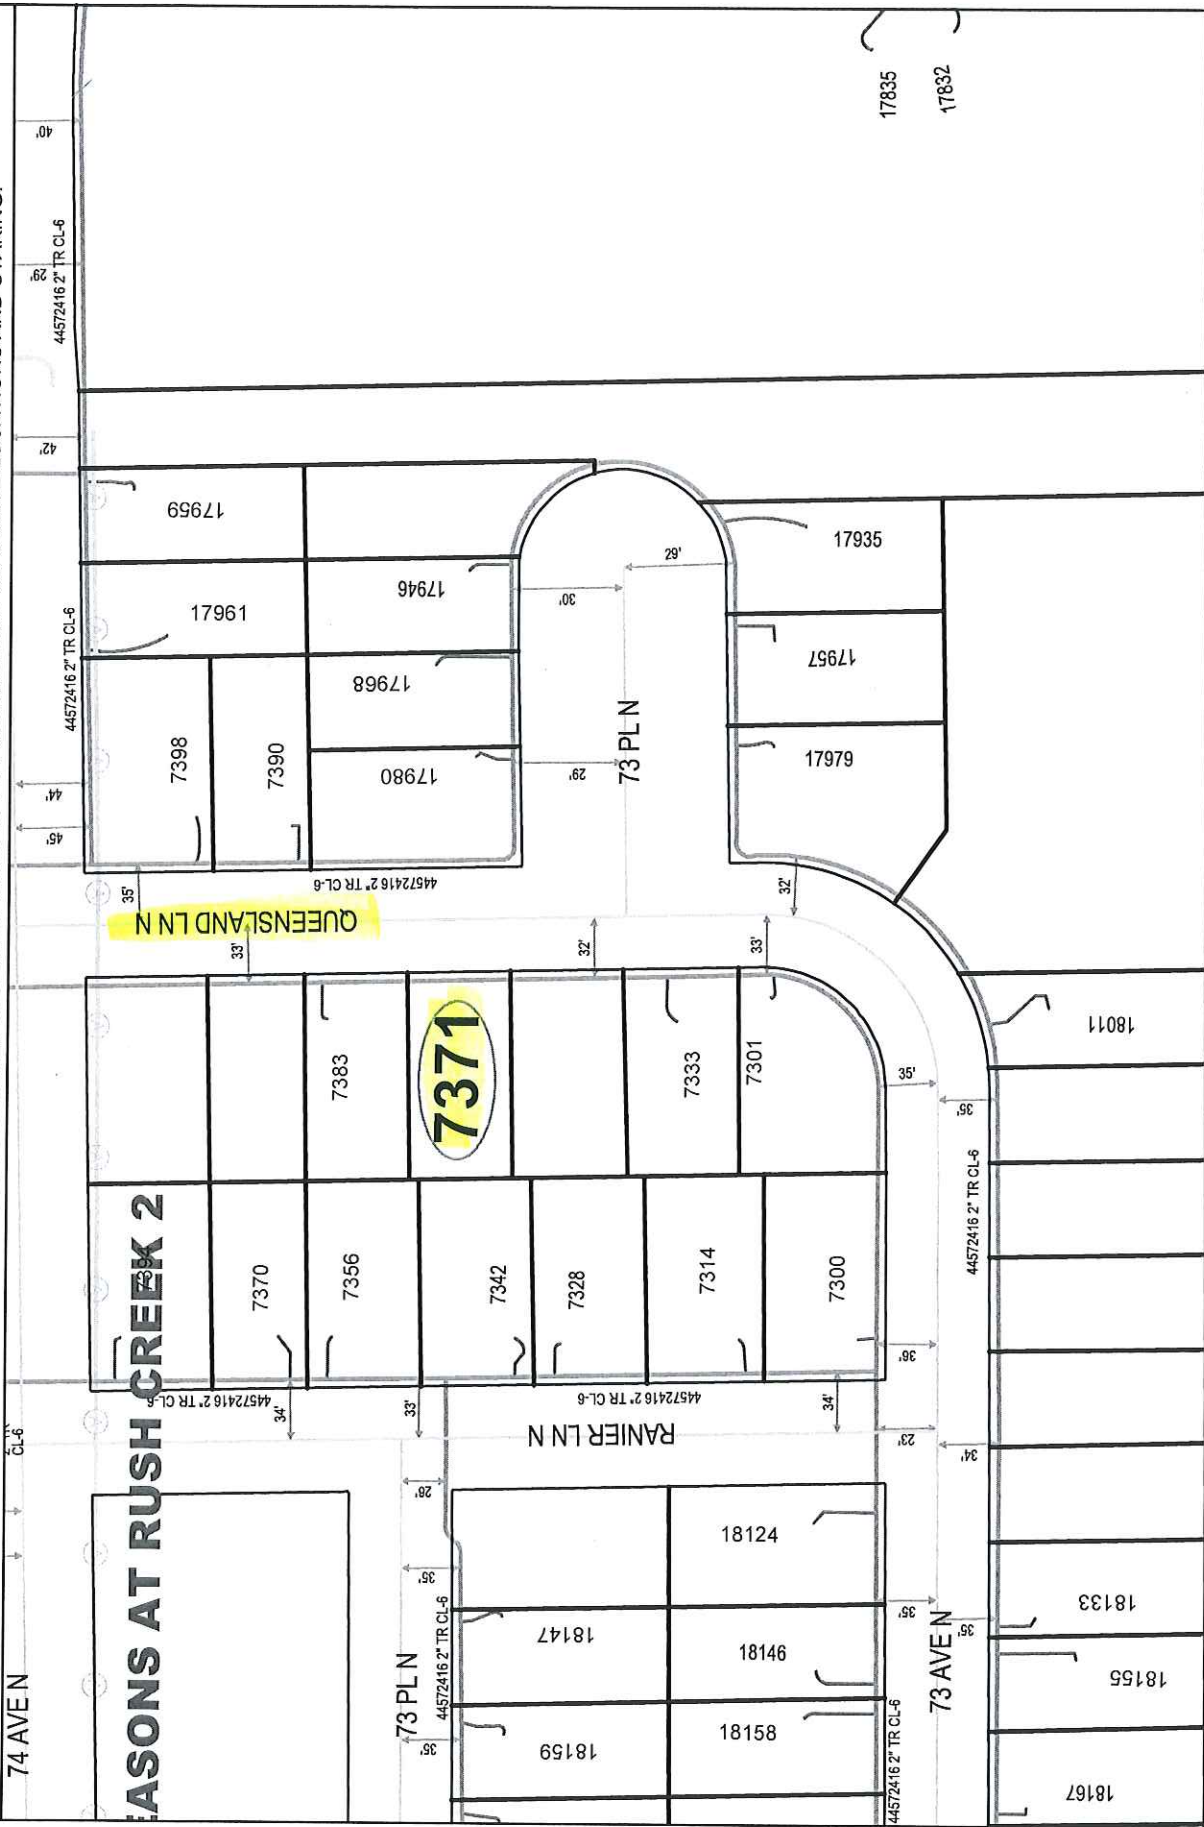

GENERAL LOCATION ONLY. DO NOT USE TO LOCATE FOR EXCAVATION. CALL 1-800-252-1166 FOR ONSITE LOCATIONS AND STAKING.

Plotted by: i225675
Plot Date: 3/9/2017

7371 QUEENSLAND LN N
MAPLE GROVE

Scale: 1" = 100'
CenterPoint Energy
North