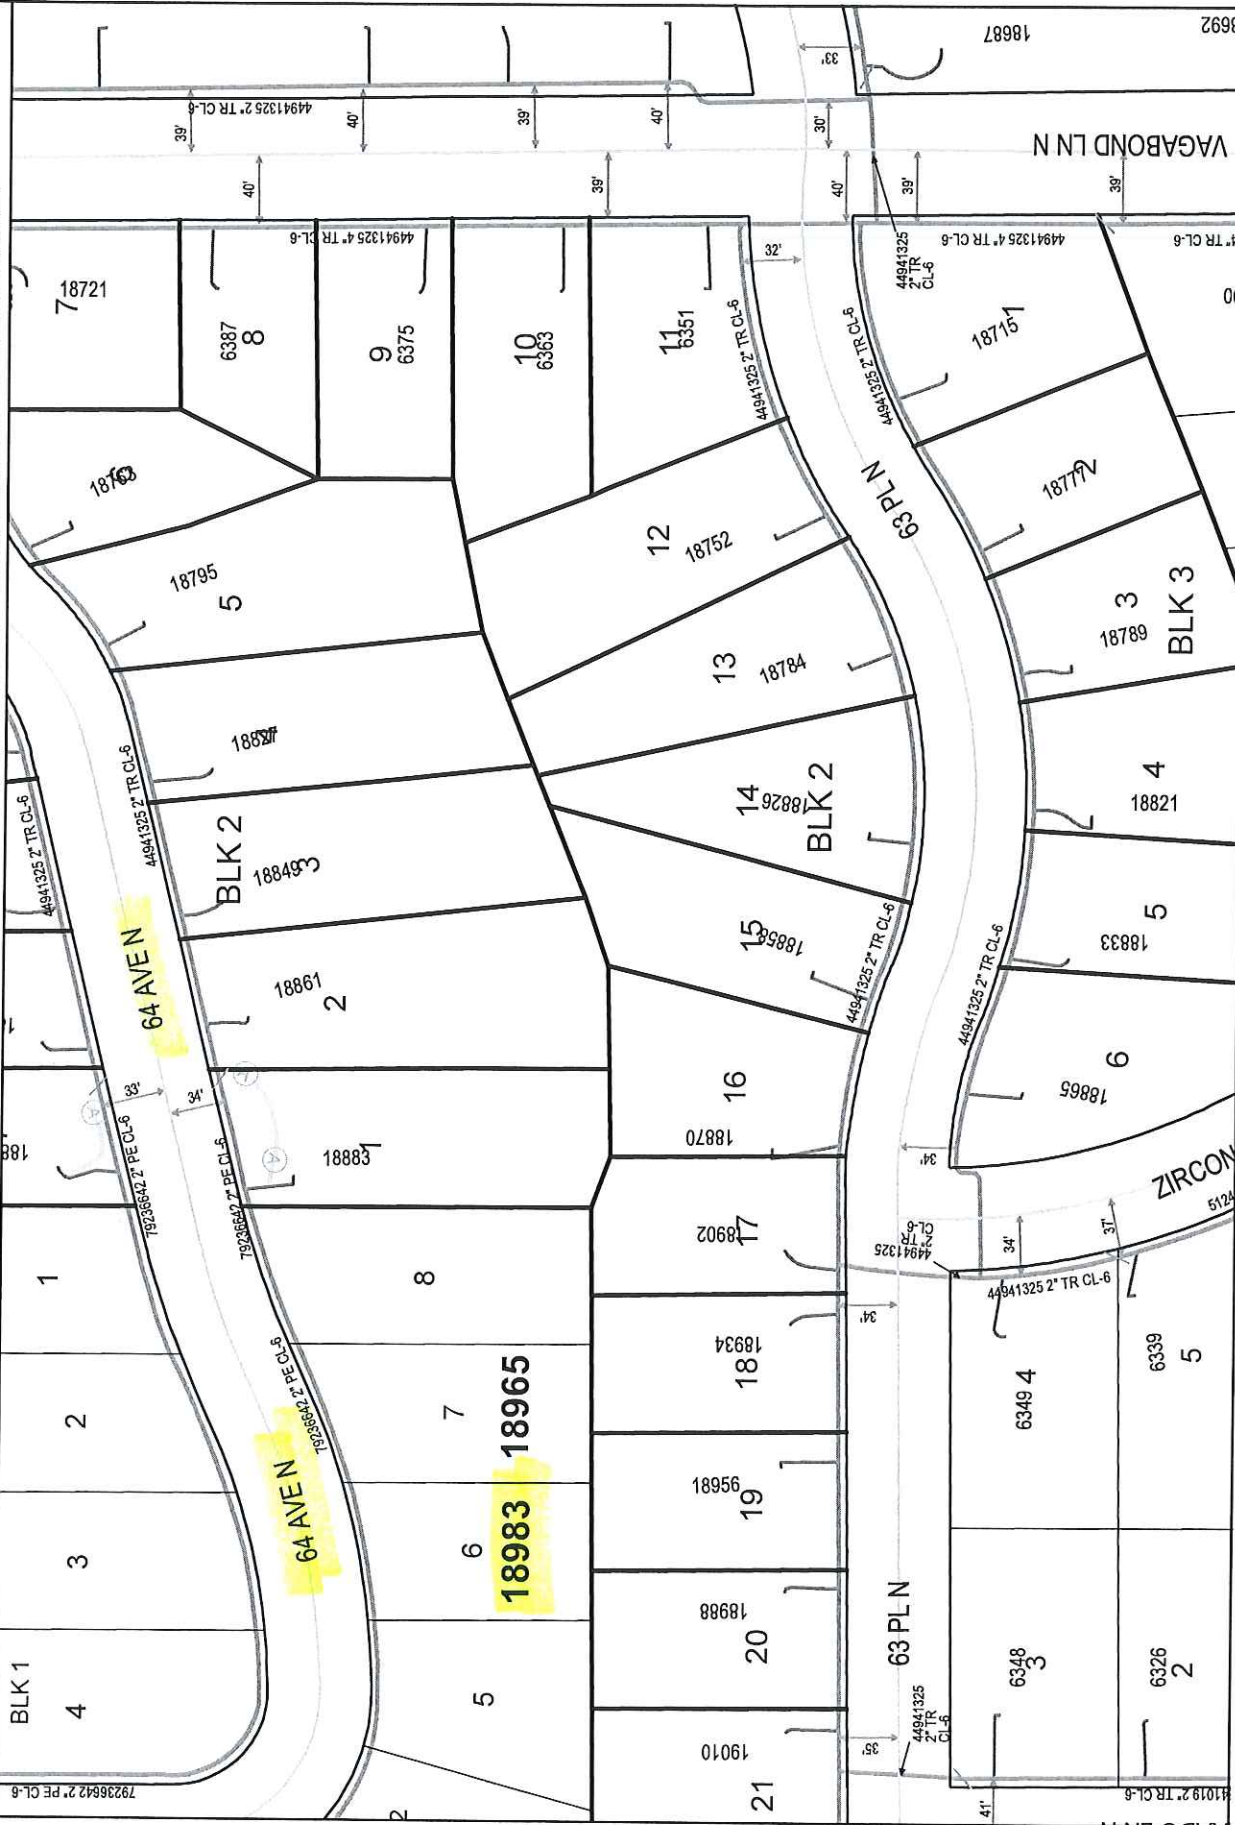

GENERAL LOCATION ONLY. DO NOT USE TO LOCATE FOR EXCAVATION. CALL 1-800-252-1166 FOR ONSITE LOCATIONS AND STAKING.

Plotted by: i222382

Plot Date: 3/7/2017

18983 AND 18965 64TH AVEN

MAPLE GROVE, MN 55311

Scale: 1" = 100'