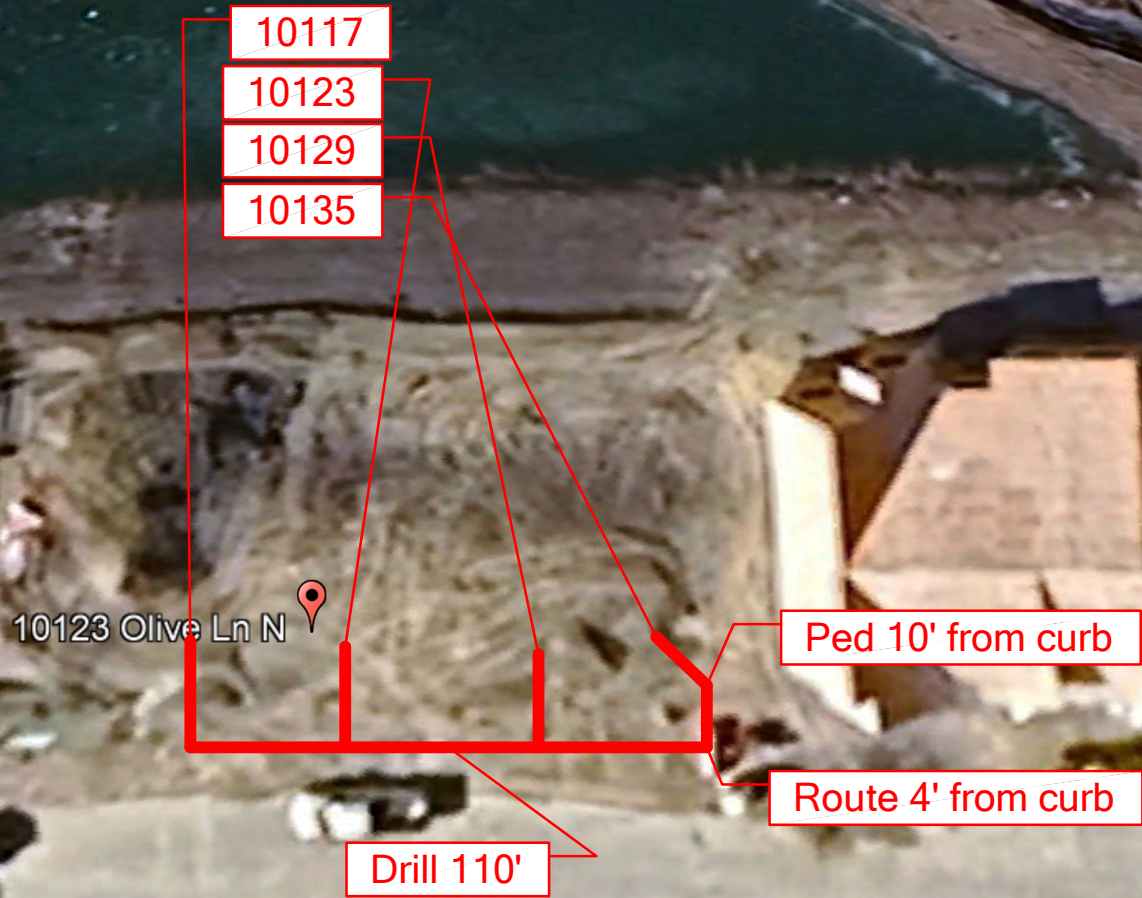

Job# 748714

Legend

📍 10123 Olive Ln N, Maple Grove

Olive Ln N

Olive Ln N

Google Earth

Image © 2025 Airbus

100 ft