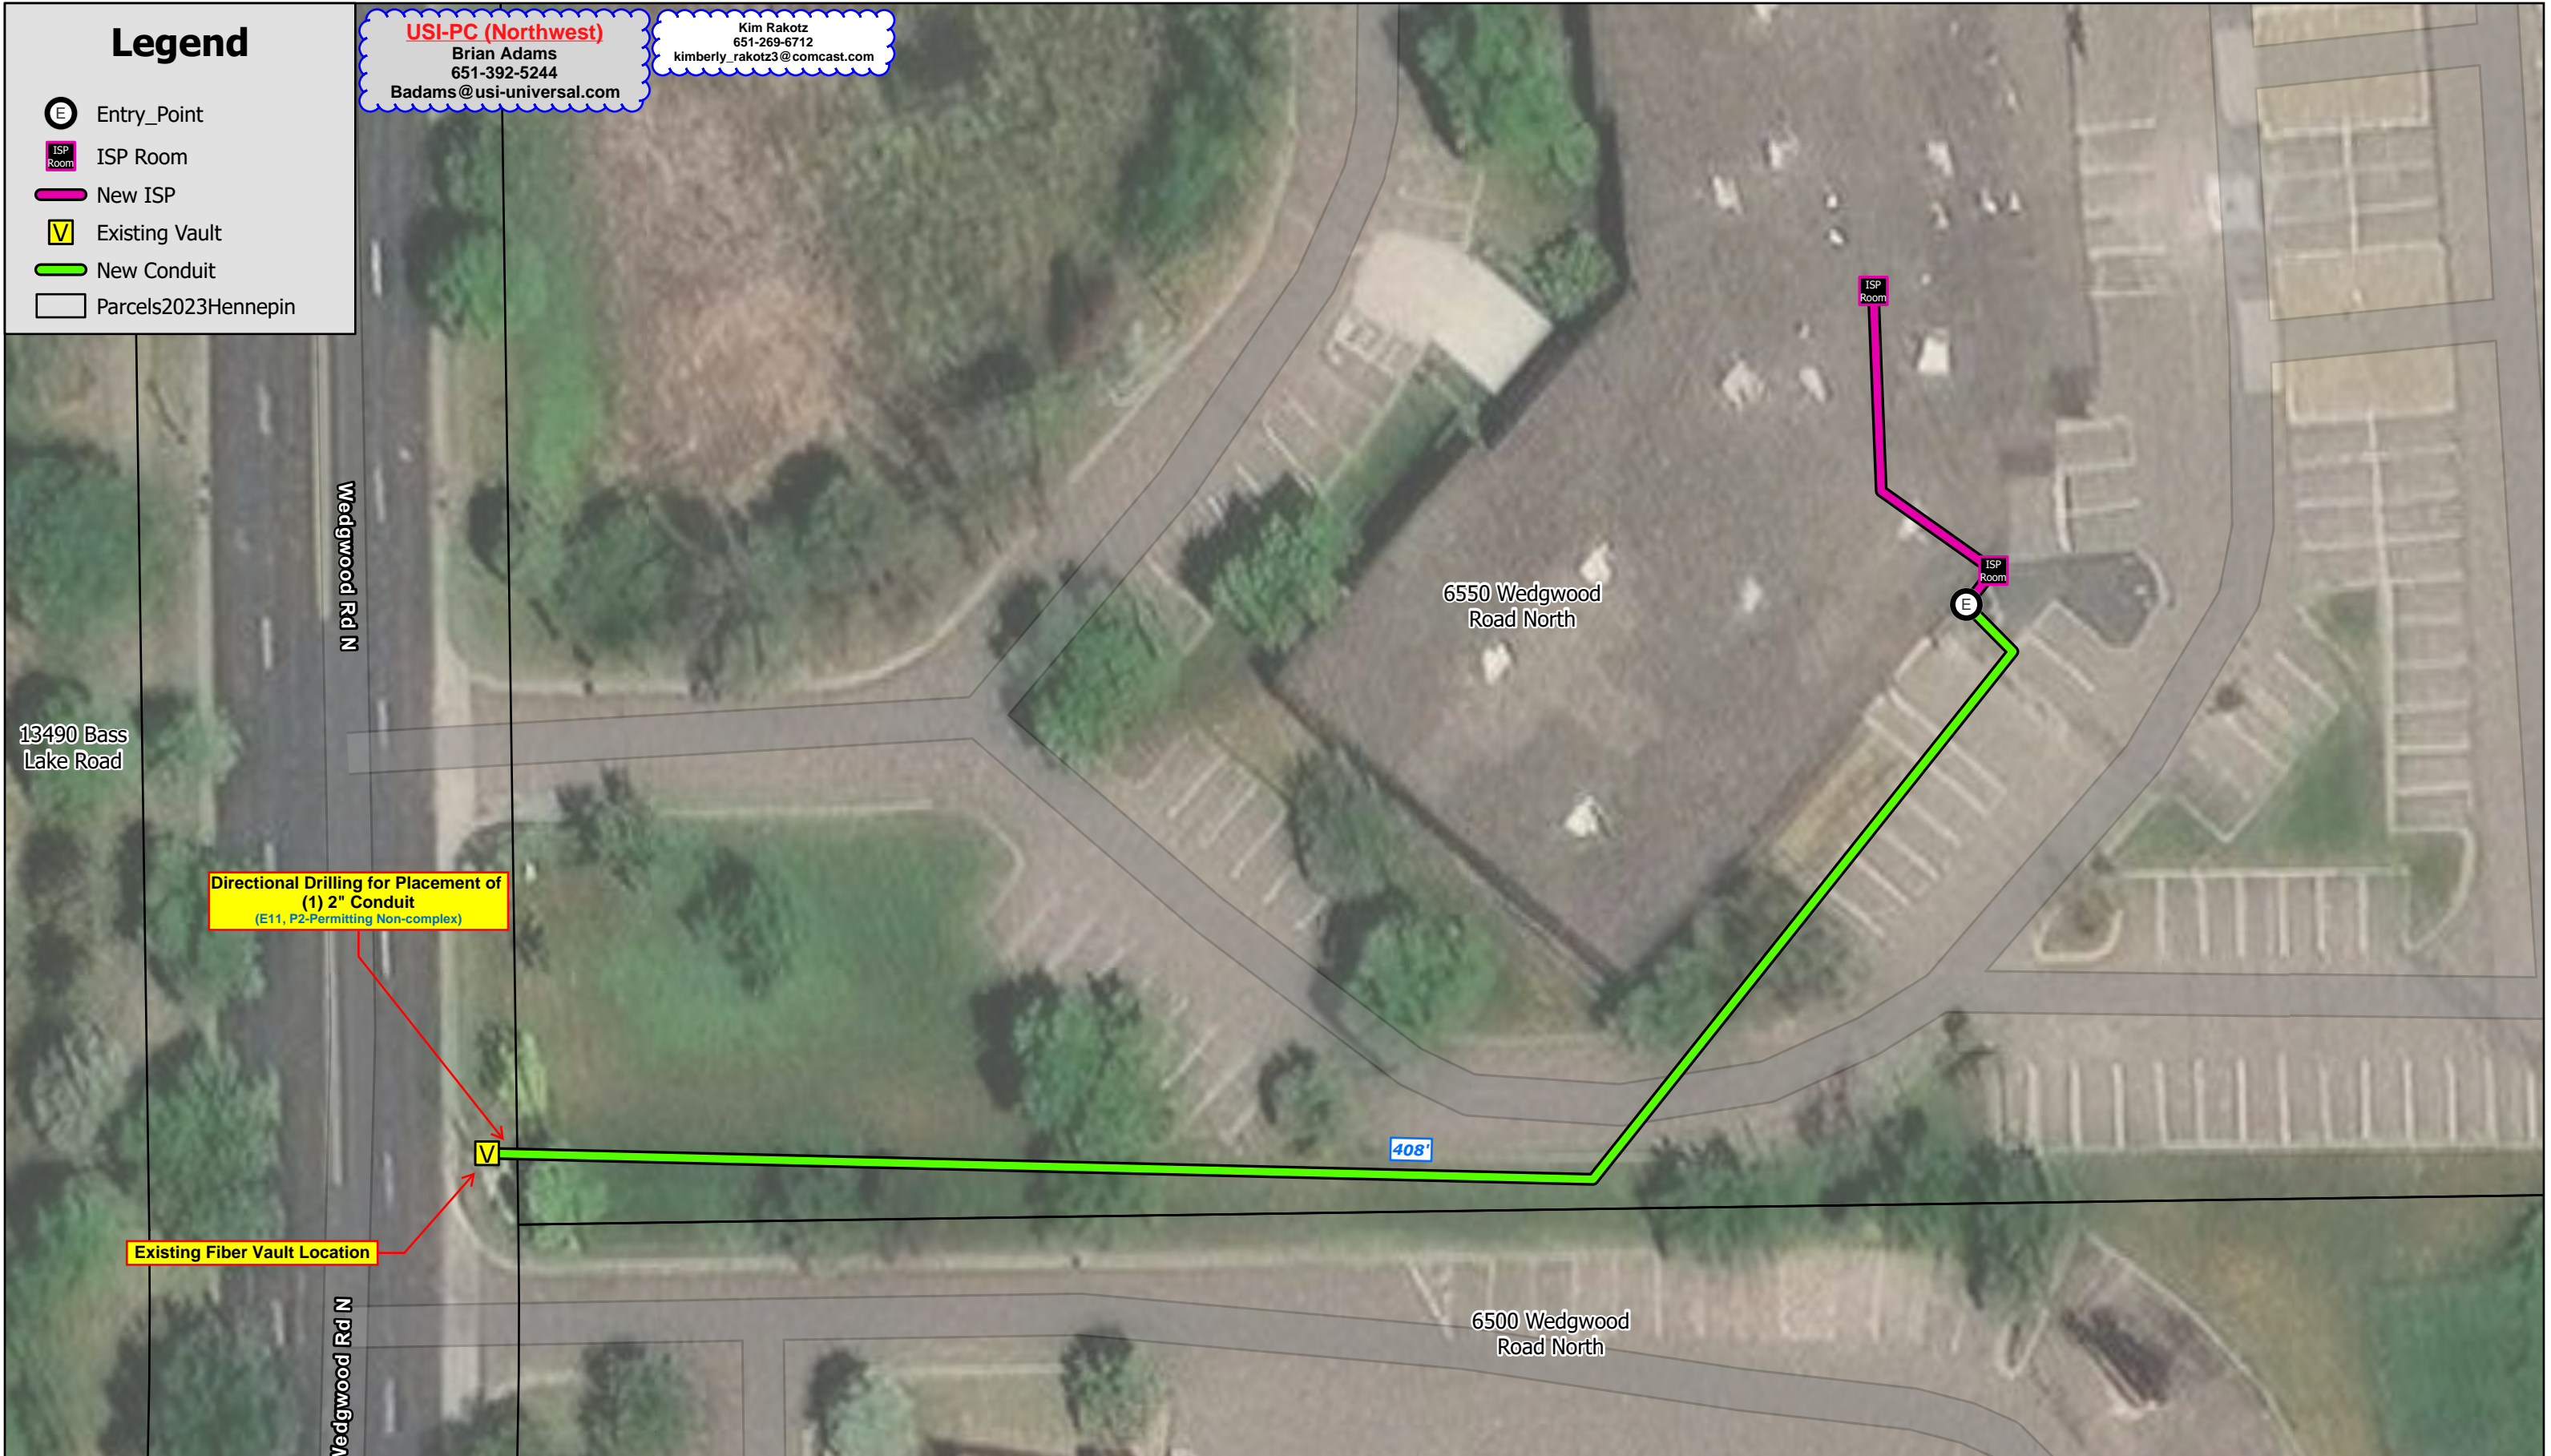

JB0002098041 - MNMPGR053
6550 Wedgwood Rd N, Ste 130, Maple Grove, MN, 55311

Permit Map

0 10 20 40 Feet

Data Collector: M.Panuska
Map Author: C.Wheeler
Date: 01/29/2025