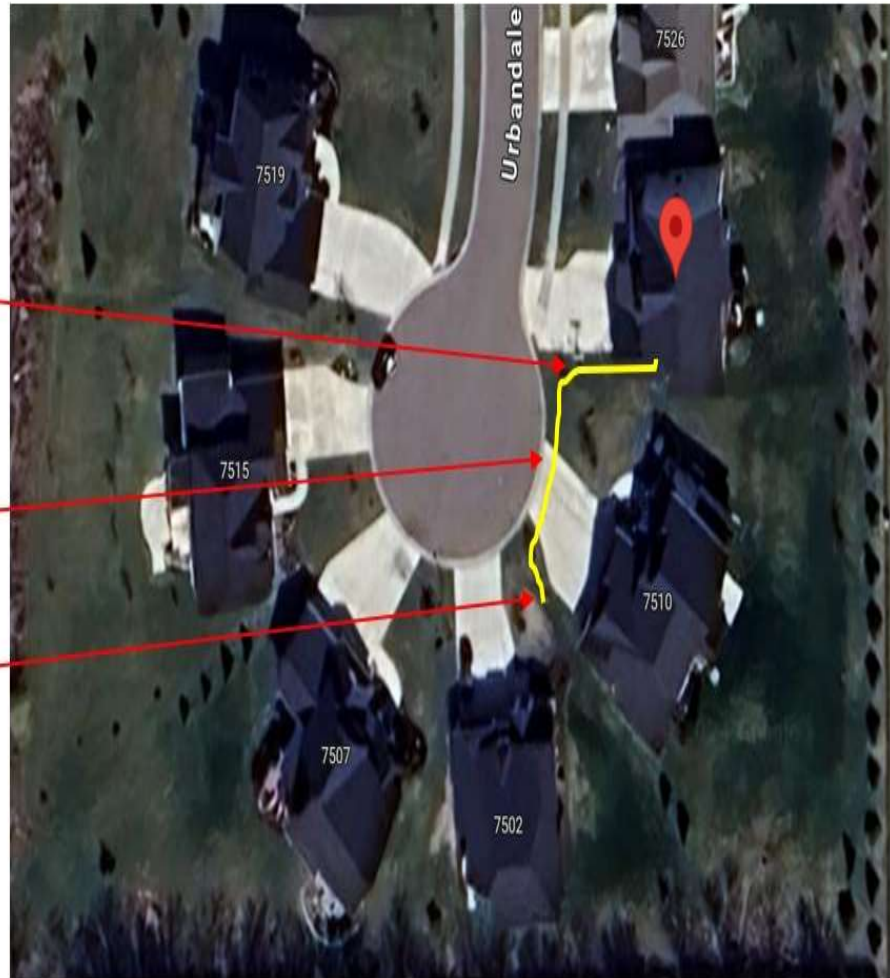

Total fiber 122'

Plow 58'

Bore 64'

TER AOH5F

Cms # 24131439

Mn metro

7518 urbandale ln n, maple grove, mn 55311