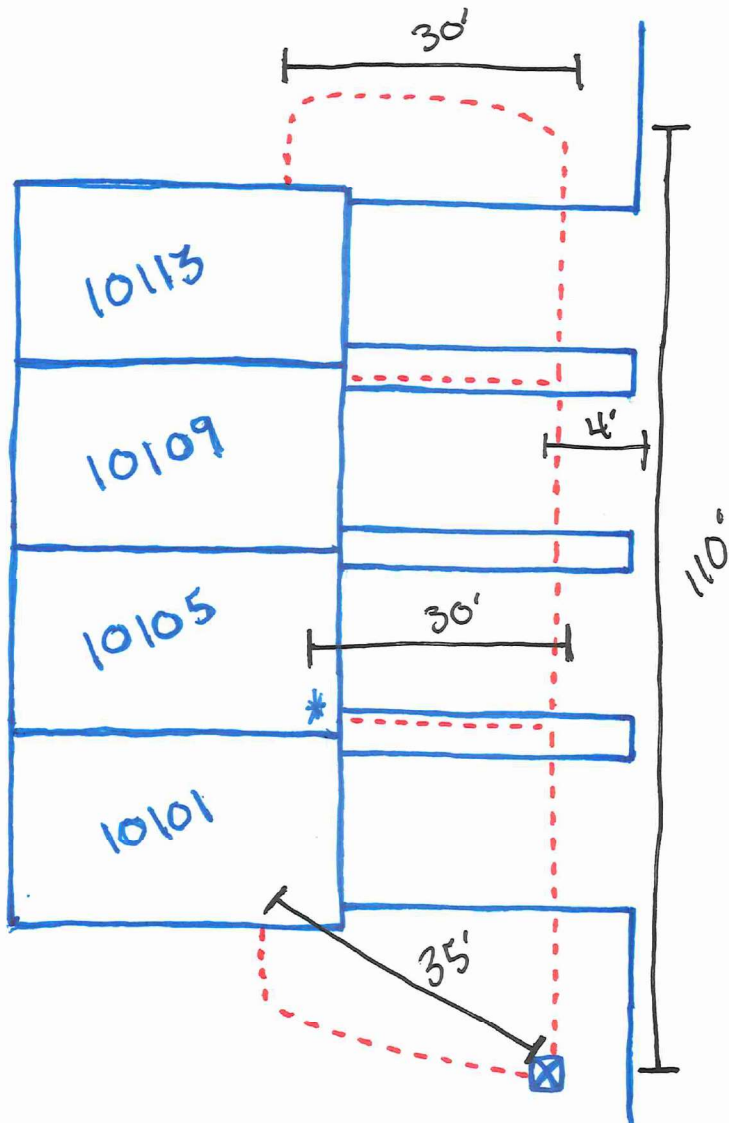

10101-10113 Olive In n
m.g.
X-street Arbor Ridge Pkwy
J# 611833
4-Dwls
4-10' Core bores

Olive In n

722