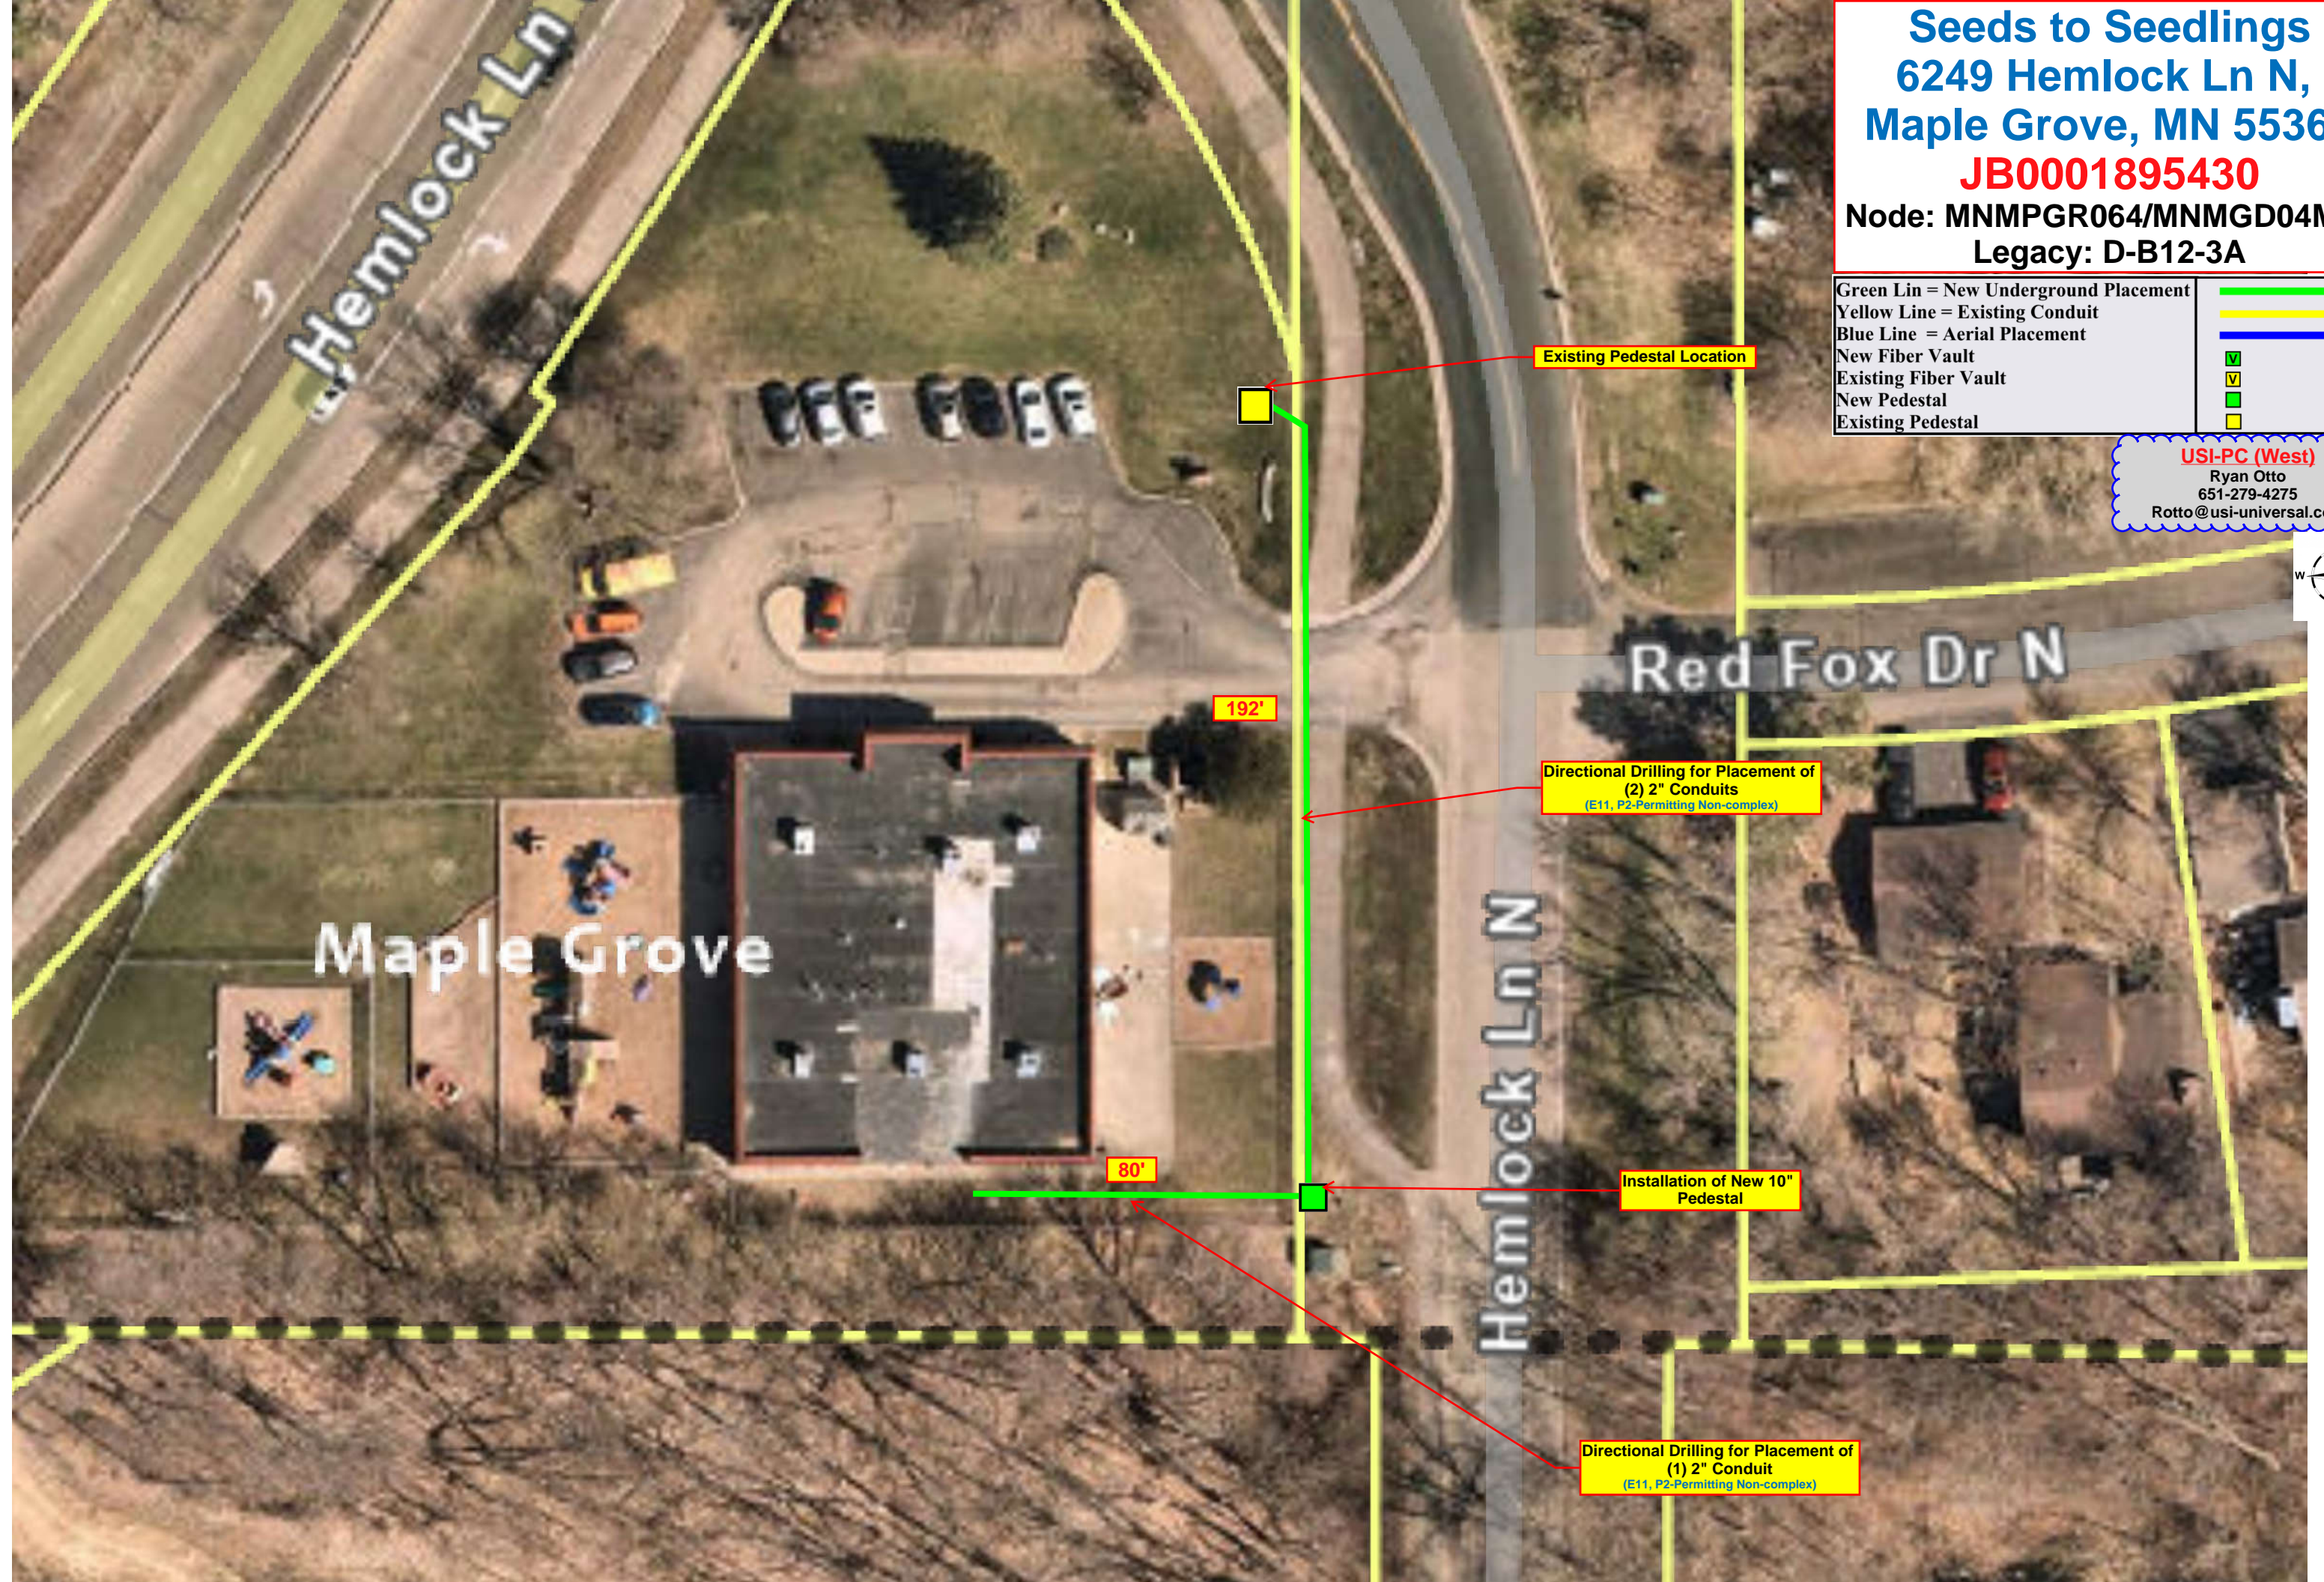

Seeds to Seedlings
6249 Hemlock Ln N,
Maple Grove, MN 55369
JB0001895430
Node: MNMPGR064/MNMGD04M00
Legacy: D-B12-3A

Green Lin = New Underground Placement	
Yellow Line = Existing Conduit	
Blue Line = Aerial Placement	
New Fiber Vault	
Existing Fiber Vault	
New Pedestal	
Existing Pedestal	

USI-PC (West)
 Ryan Otto
 651-279-4275
 Rotto@usi-universal.com

Existing Pedestal Location

192'

Directional Drilling for Placement of (2) 2" Conduits (E11, P2-Permitting Non-complex)

Maple Grove

80'

Installation of New 10" Pedestal

Directional Drilling for Placement of (1) 2" Conduit (E11, P2-Permitting Non-complex)

Hemlock Ln

Red Fox Dr N

Hemlock Ln N