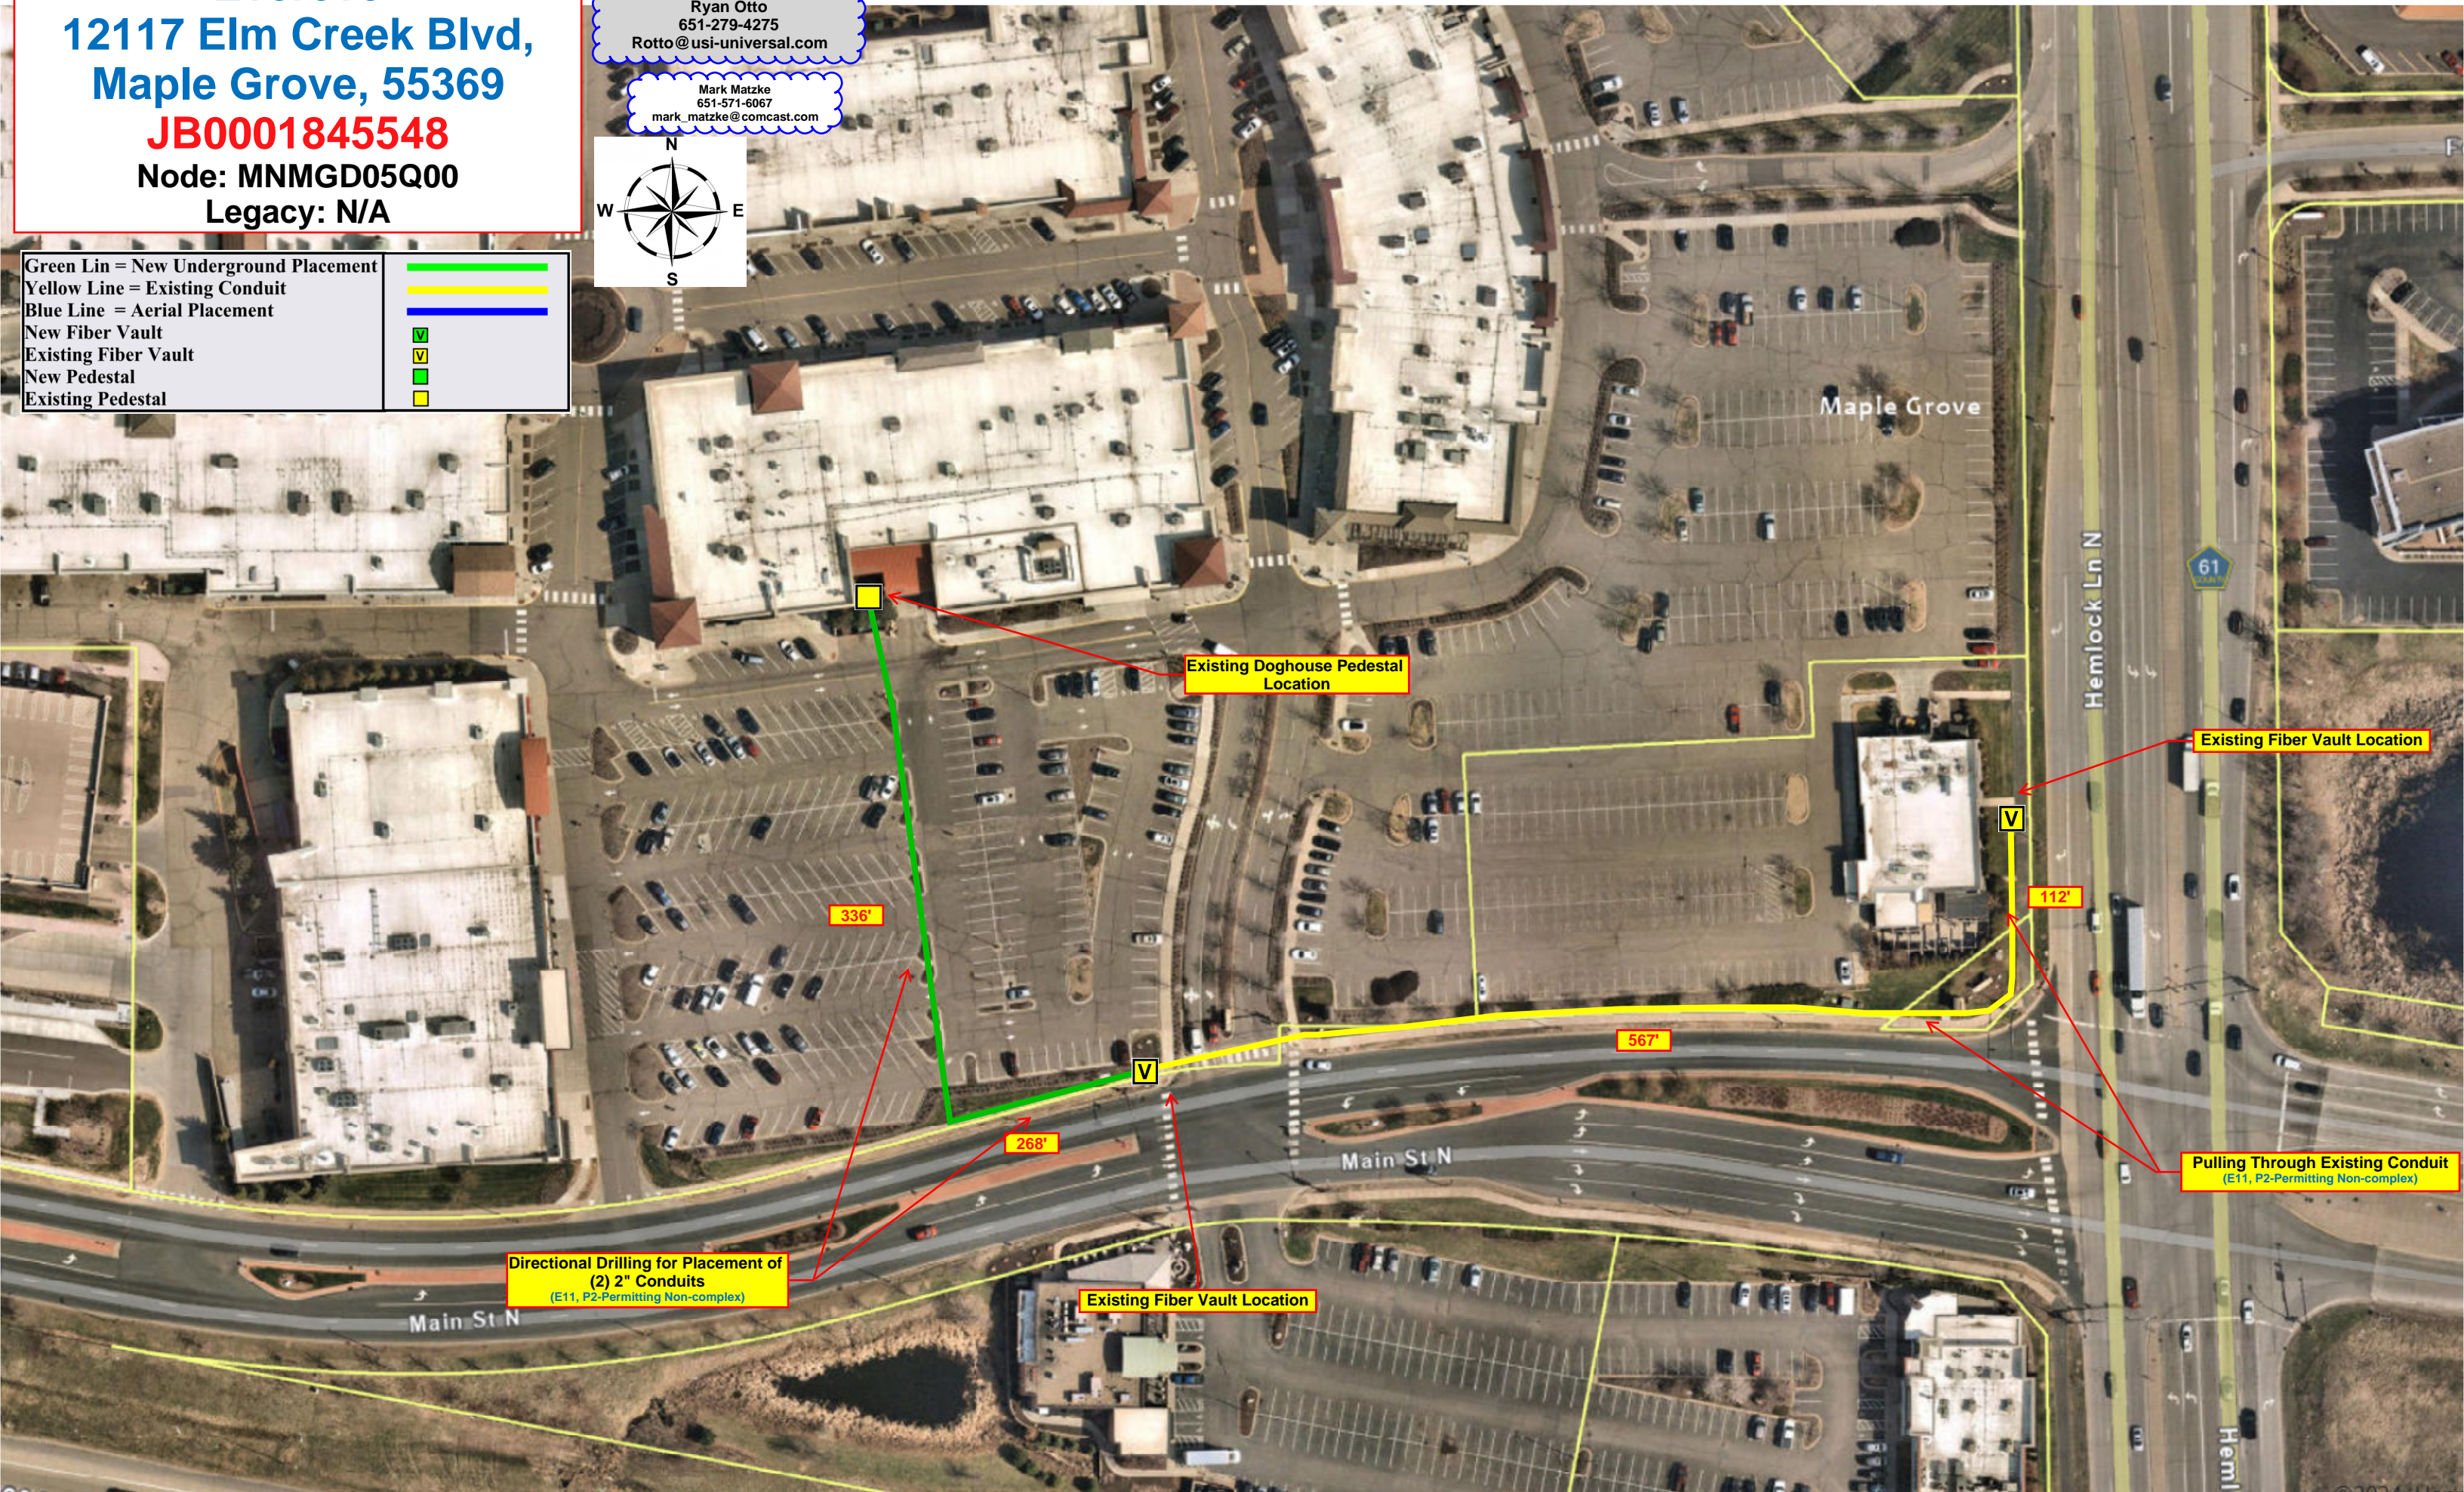

Green Lin = New Underground Placement	
Yellow Line = Existing Conduit	
Blue Line = Aerial Placement	
New Fiber Vault	
Existing Fiber Vault	
New Pedestal	
Existing Pedestal	

Existing Doghouse Pedestal Location

Existing Fiber Vault Location

Pulling Through Existing Conduit
 (E11, P2-Permitting Non-complex)

Directional Drilling for Placement of
 (2) 2" Conduits
 (E11, P2-Permitting Non-complex)

Existing Fiber Vault Location