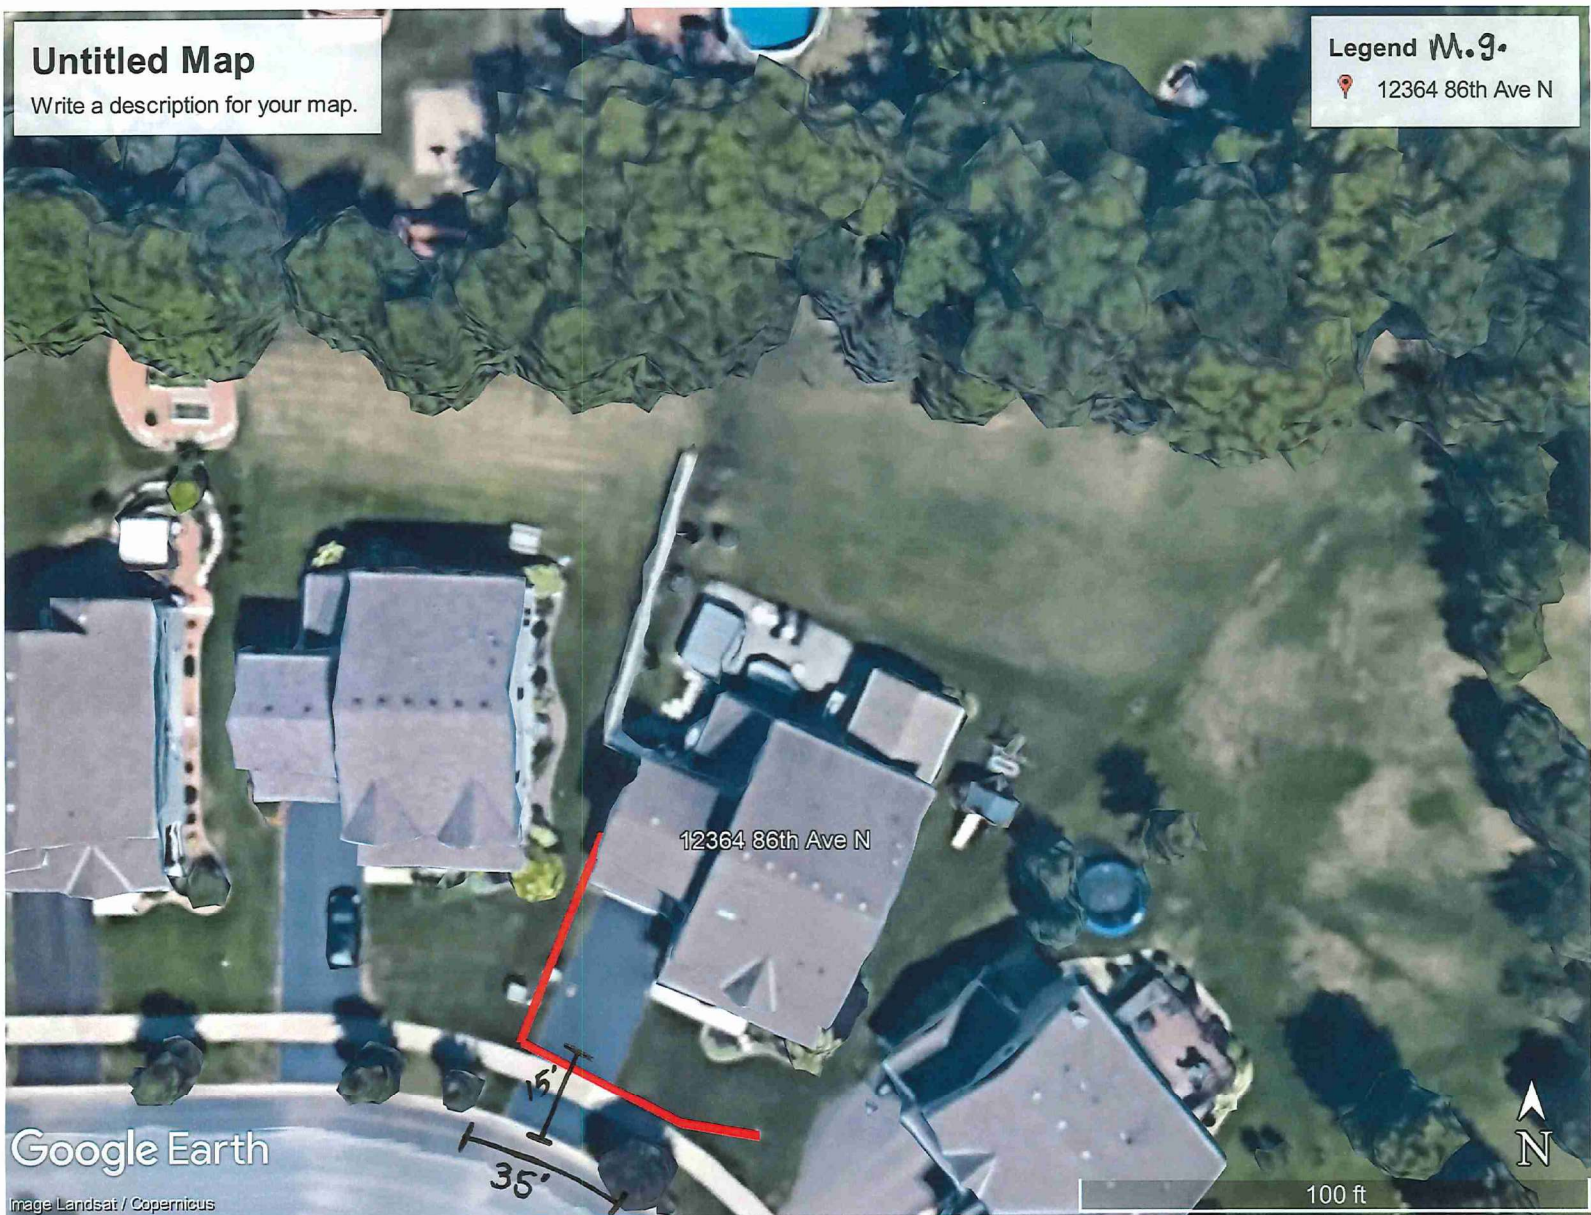

# Untitled Map

Write a description for your map.

Legend M.G.

12364 86th Ave N

Google Earth

Image Landsat / Copernicus

100 ft