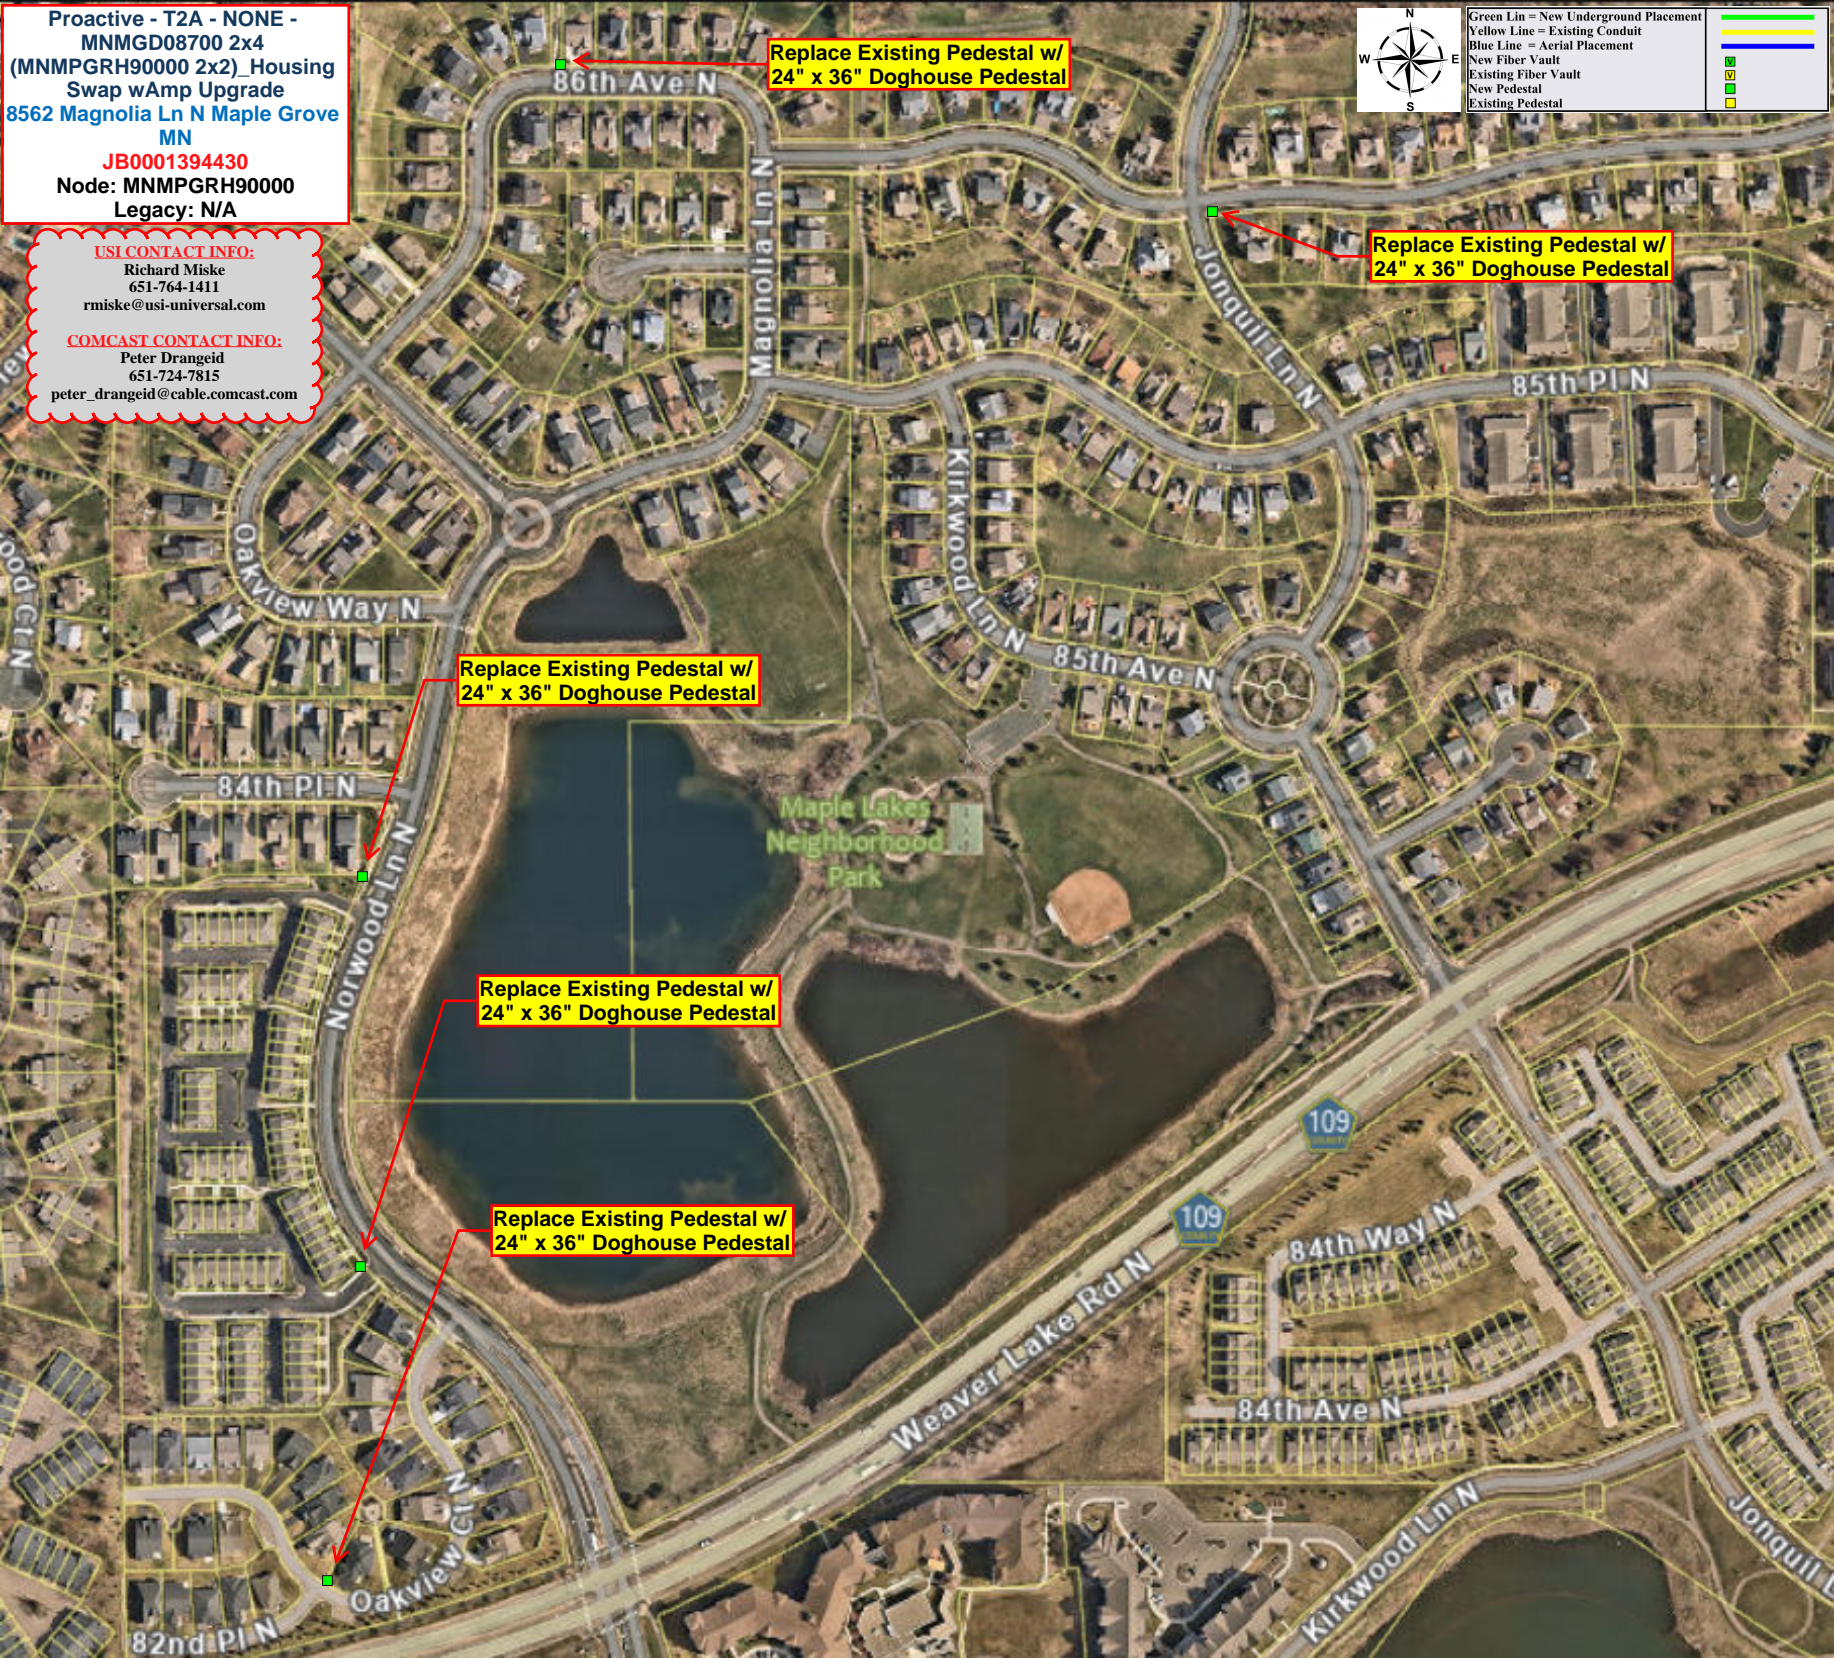

COMCAST CONTACT INFO:
Peter Drangeid
651-724-7815
peter_drangeid@cable.comcast.com

Green Lin = New Underground Placement	
Yellow Line = Existing Conduit	
Blue Line = Aerial Placement	
New Fiber Vault	
Existing Fiber Vault	
New Pedestal	
Existing Pedestal	