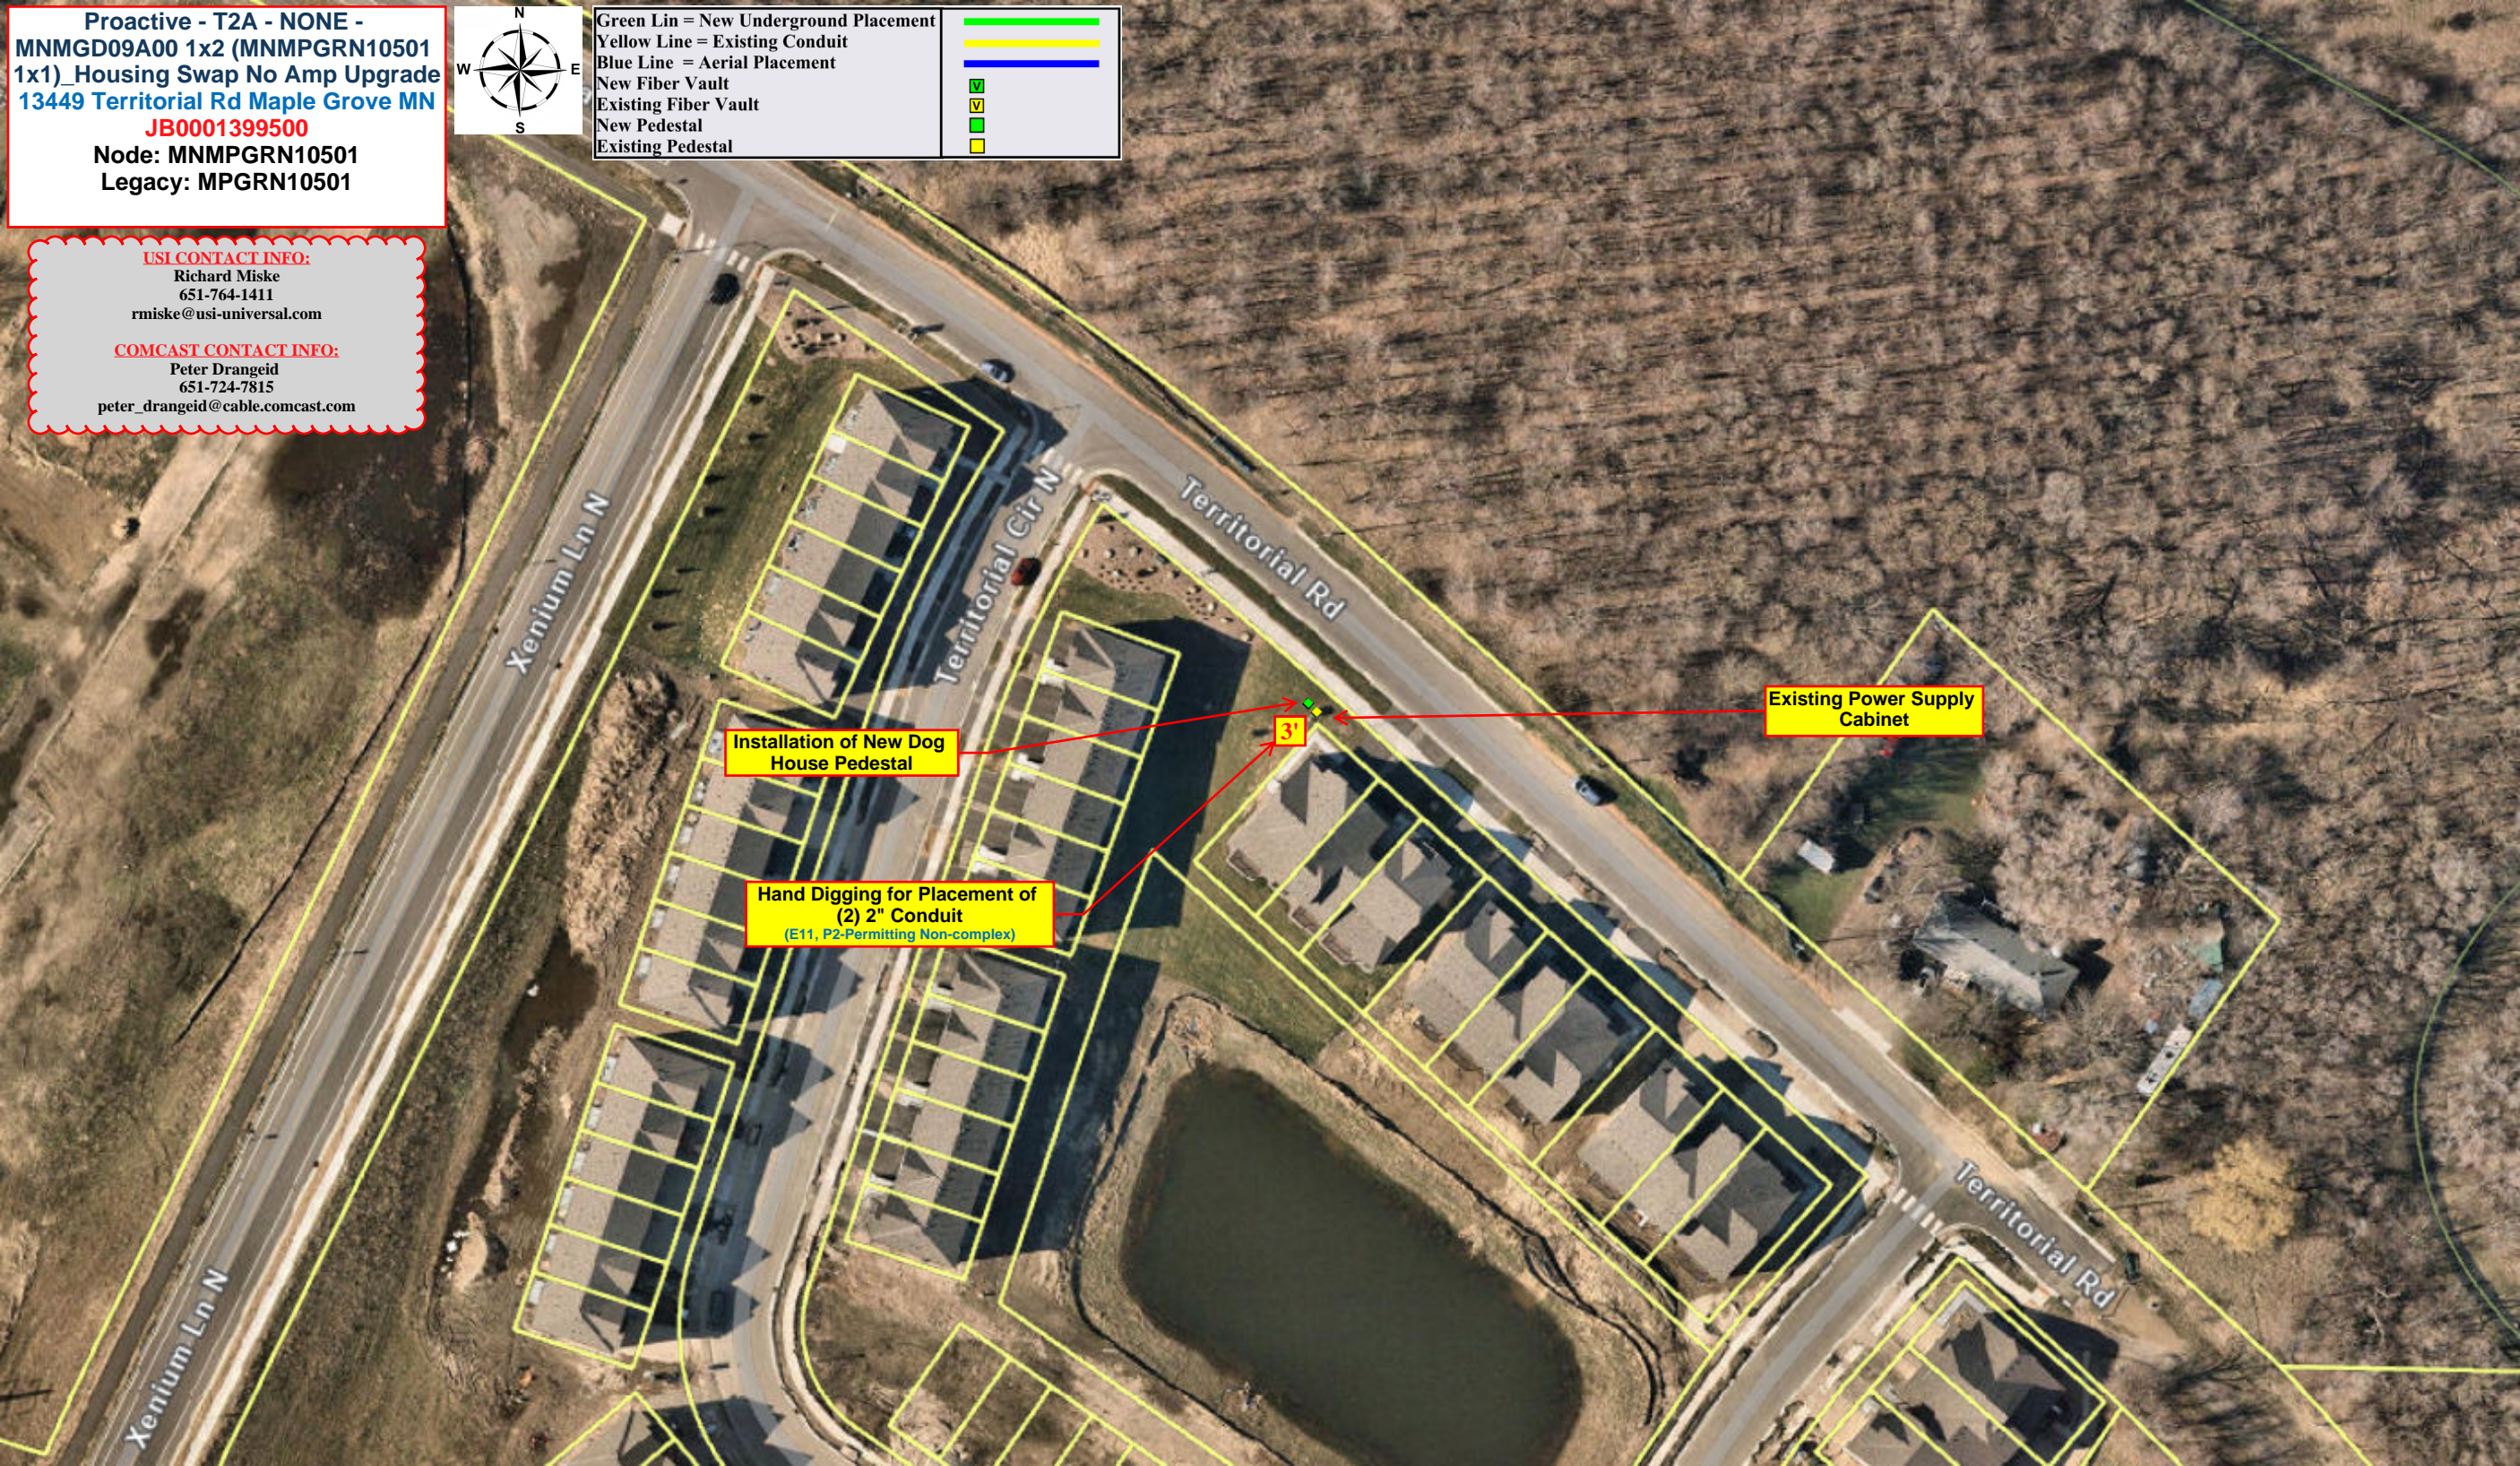

Proactive - T2A - NONE - MNMGD09A00 1x2 (MNMPGRN10501 1x1)_Housing Swap No Amp Upgrade 13449 Territorial Rd Maple Grove MN JB0001399500
Node: MNMPGRN10501
Legacy: MPGRN10501

Green Lin = New Underground Placement	
Yellow Line = Existing Conduit	
Blue Line = Aerial Placement	
New Fiber Vault	
Existing Fiber Vault	
New Pedestal	
Existing Pedestal	

USI CONTACT INFO:
Richard Miske
651-764-1411
rmiske@usi-universal.com

COMCAST CONTACT INFO:
Peter Drangeid
651-724-7815
peter_drangeid@cable.comcast.com

Installation of New Dog House Pedestal

Hand Digging for Placement of (2) 2" Conduit (E11, P2-Permitting Non-complex)

Existing Power Supply Cabinet

3