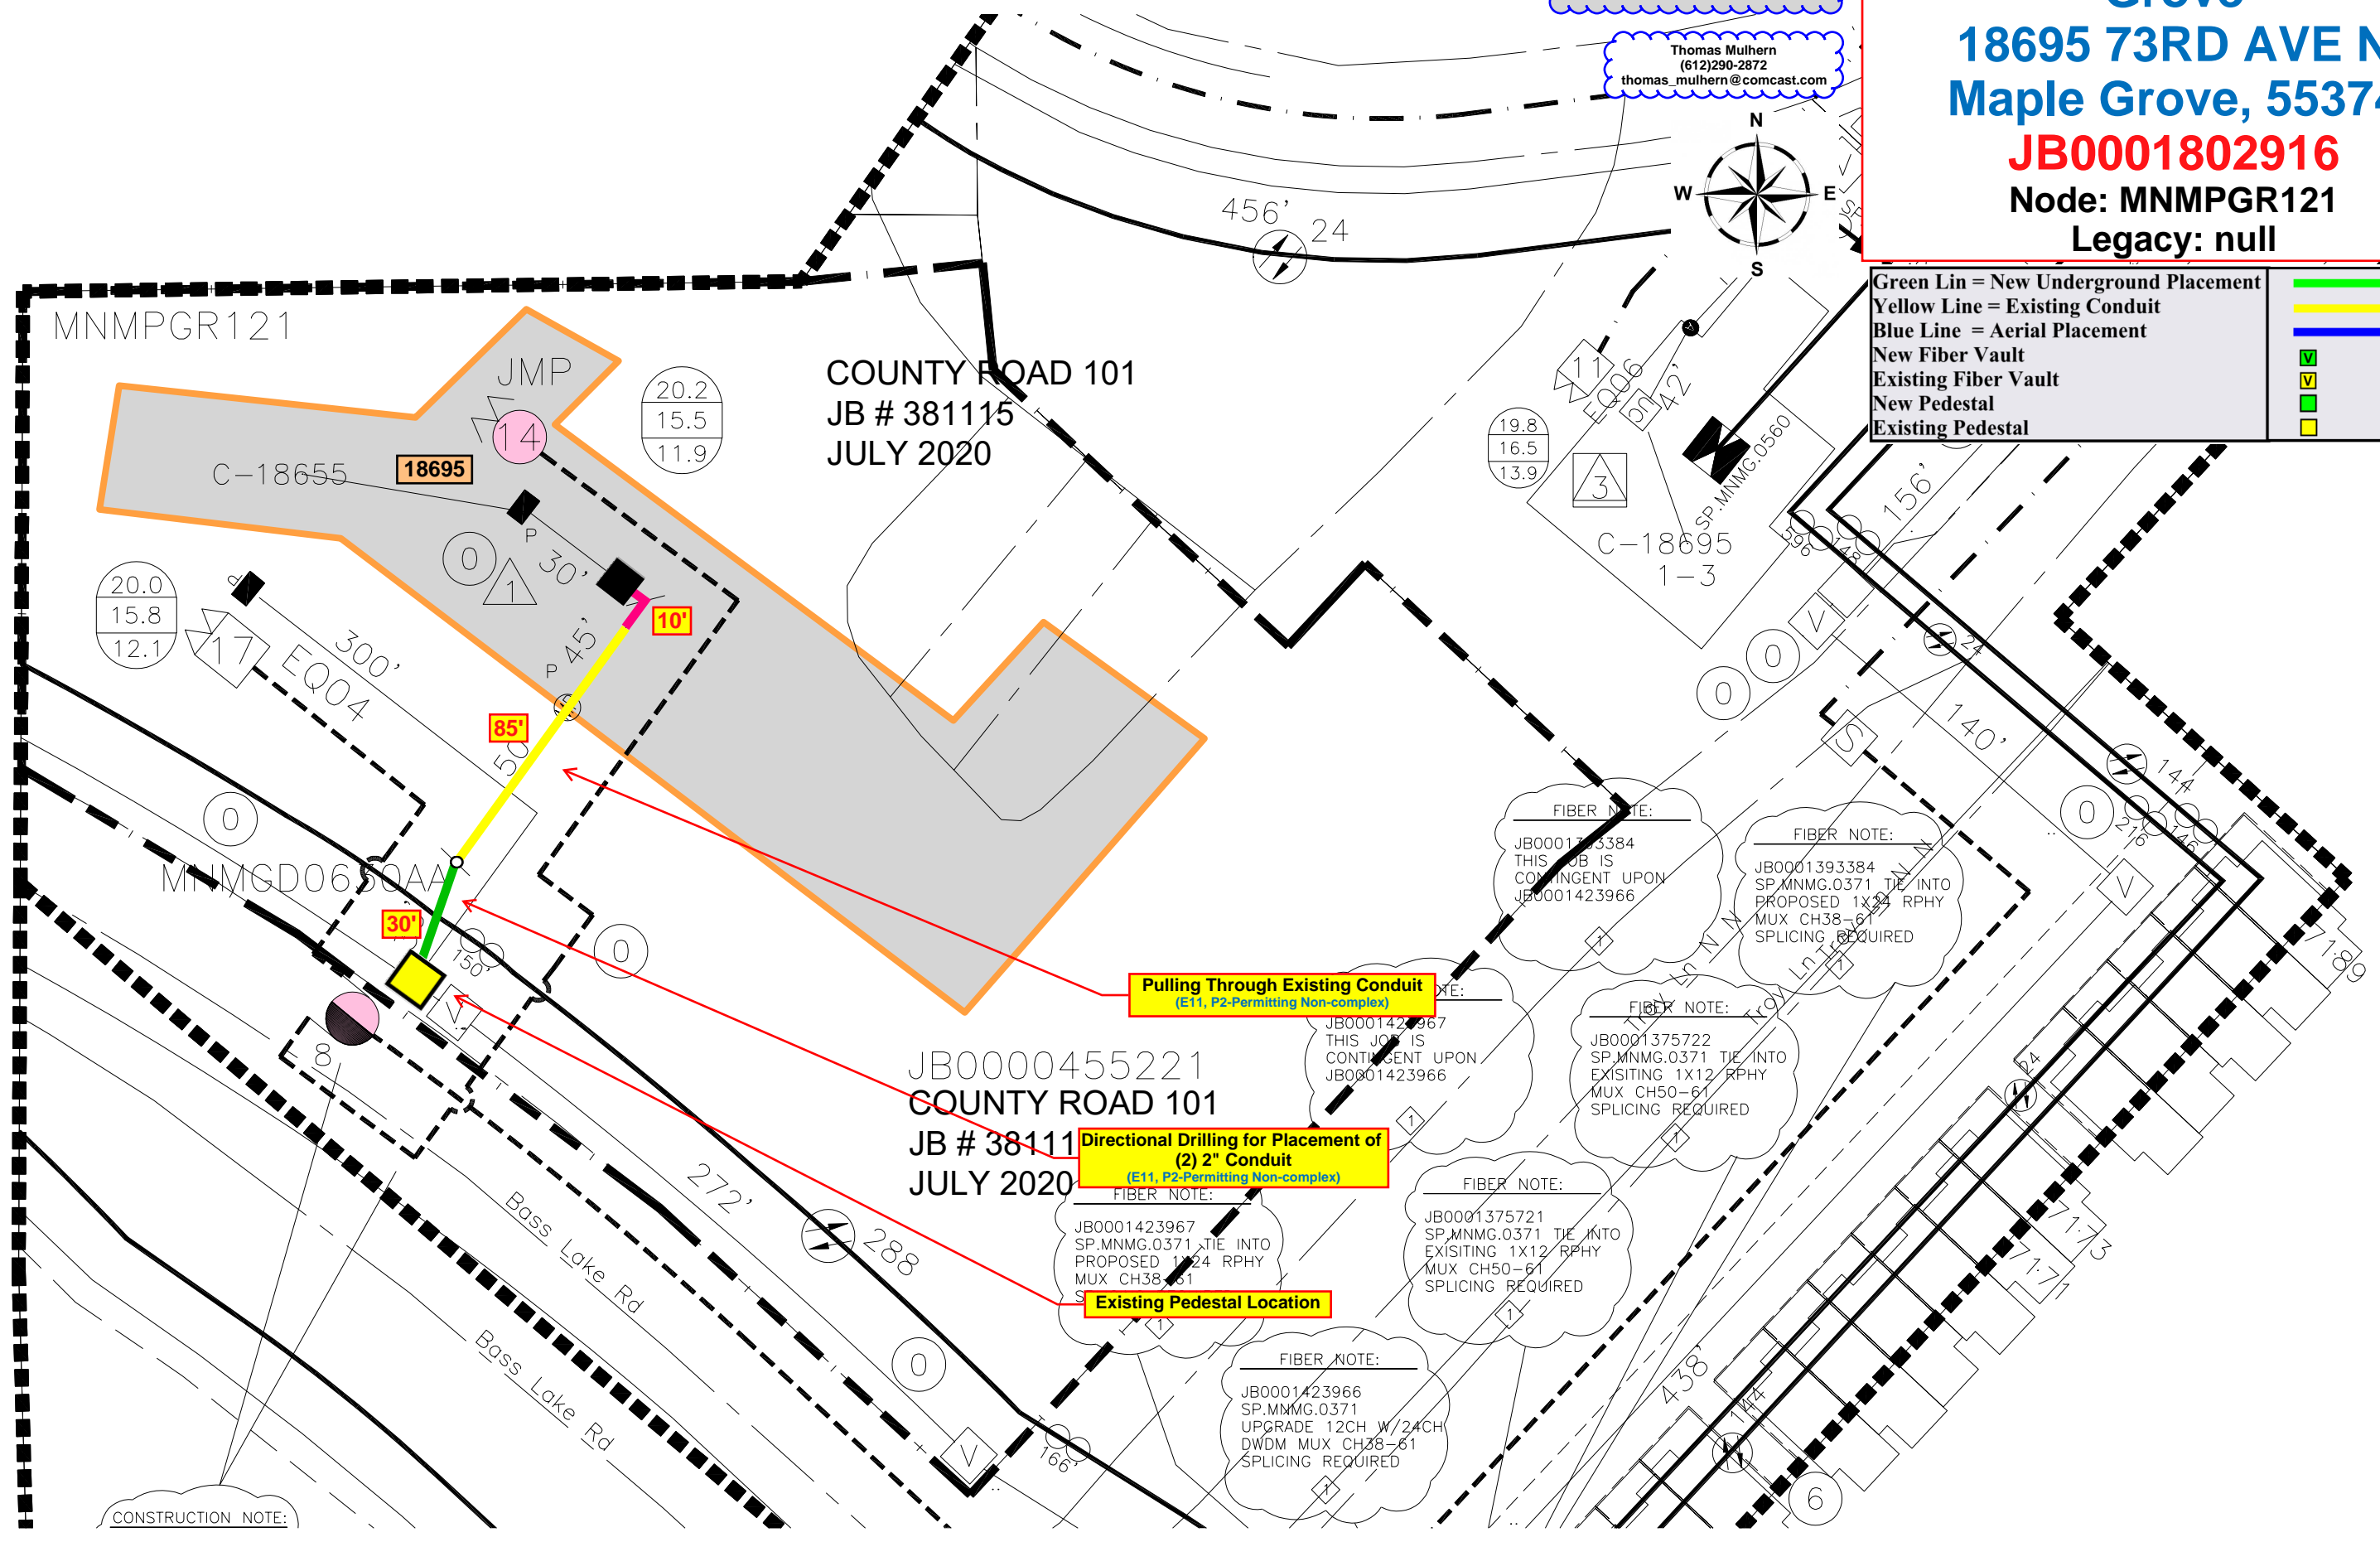

Green Lin = New Underground Placement	
Yellow Line = Existing Conduit	
Blue Line = Aerial Placement	
New Fiber Vault	
Existing Fiber Vault	
New Pedestal	
Existing Pedestal	

Pulling Through Existing Conduit
 (E11, P2-Permitting Non-complex)

Directional Drilling for Placement of (2) 2" Conduit
 (E11, P2-Permitting Non-complex)

Existing Pedestal Location

CONSTRUCTION NOTE: