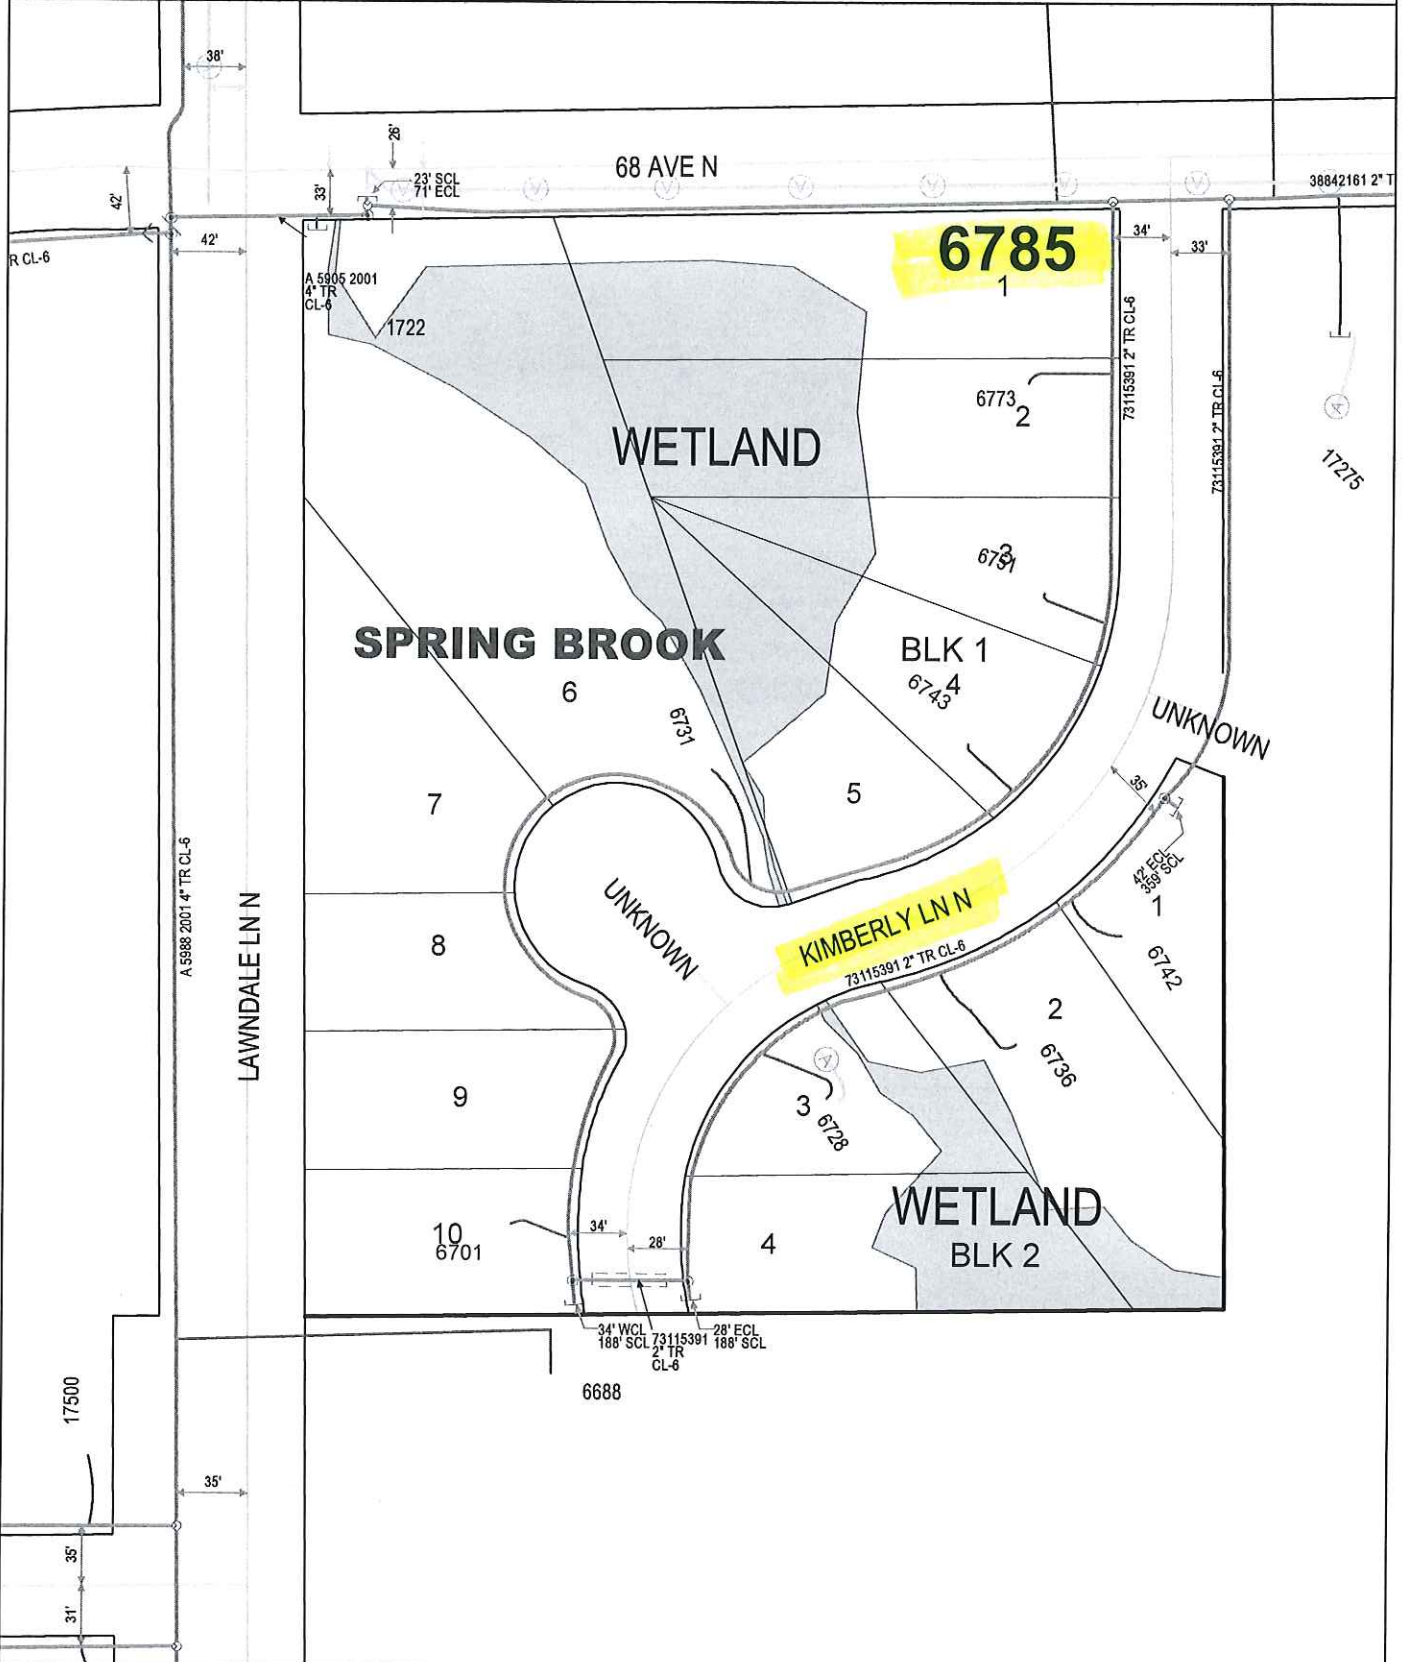

GENERAL LOCATION ONLY. DO NOT USE TO LOCATE FOR EXCAVATION. CALL 1-800-252-1166 FOR ONSITE LOCATIONS AND STAKING.

Plotted by: i929684
Plot Date: 2/10/2017

6785 KIMBERLY LN N
MAPLE GROVE

Scale: 1" : 100'
CenterPoint Energy
North