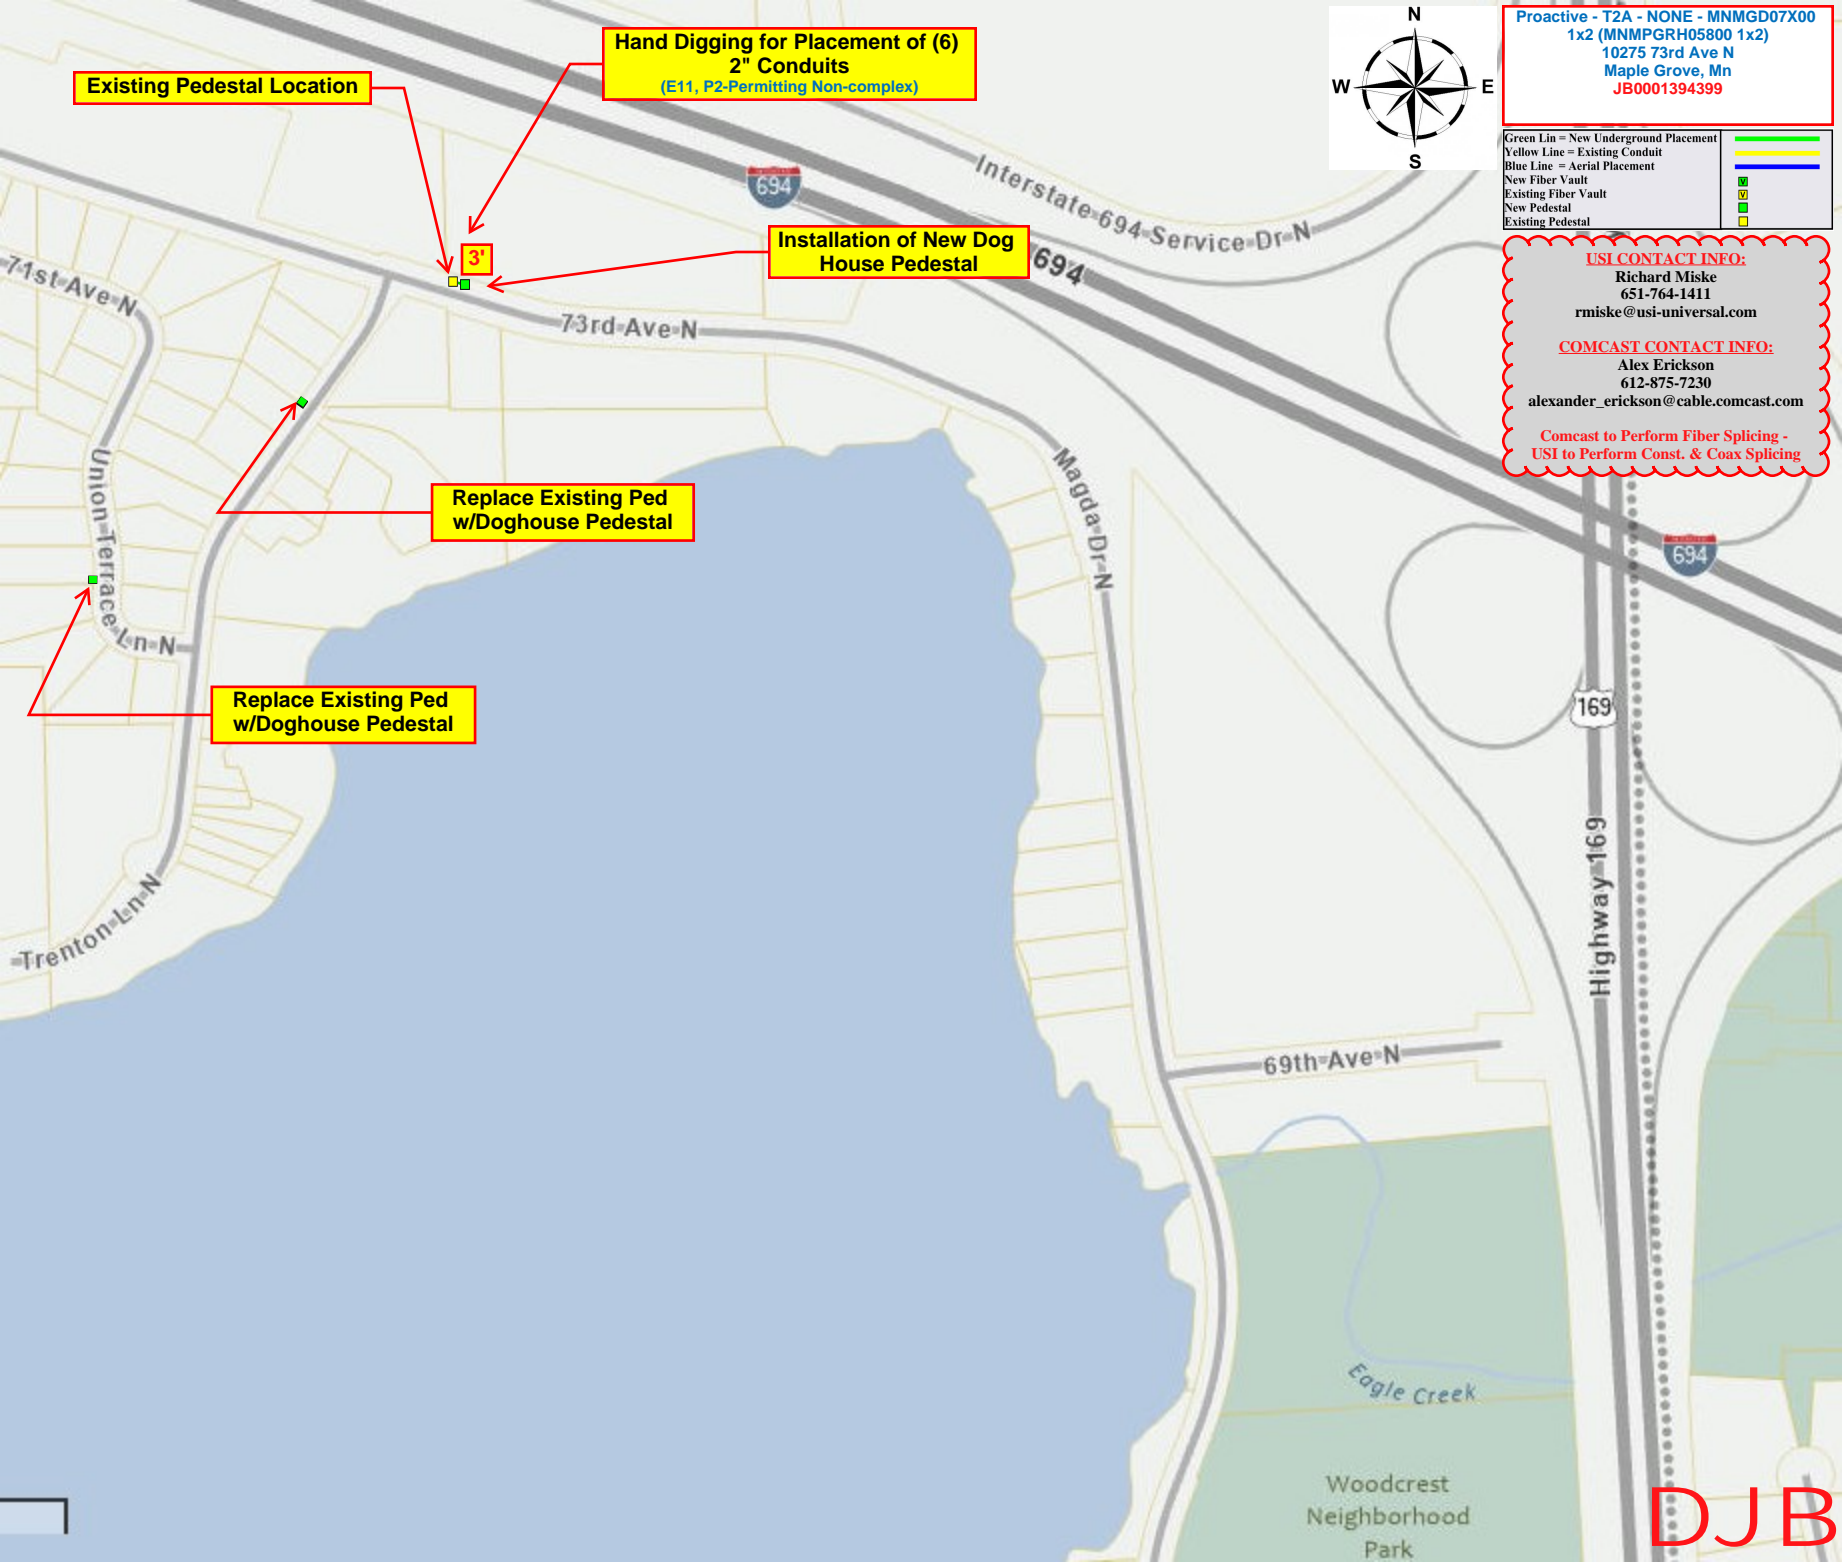

Proactive - T2A - NONE - MNMGD07X00
1x2 (MNMPGRH05800 1x2)
10275 73rd Ave N
Maple Grove, Mn
JB0001394399

Green Lin = New Underground Placement	
Yellow Line = Existing Conduit	
Blue Line = Aerial Placement	
New Fiber Vault	
Existing Fiber Vault	
New Pedestal	
Existing Pedestal	

USI CONTACT INFO:
Richard Miske
651-764-1411
rmiske@usi-universal.com

COMCAST CONTACT INFO:
Alex Erickson
612-875-7230
alexander_erickson@cable.comcast.com

Comcast to Perform Fiber Splicing -
USI to Perform Const. & Coax Splicing

Hand Digging for Placement of (6)
2" Conduits
(E11, P2-Permitting Non-complex)

Installation of New Dog
House Pedestal

Replace Existing Ped
w/Doghouse Pedestal

Replace Existing Ped
w/Doghouse Pedestal

Existing Pedestal Location

3'

DJB