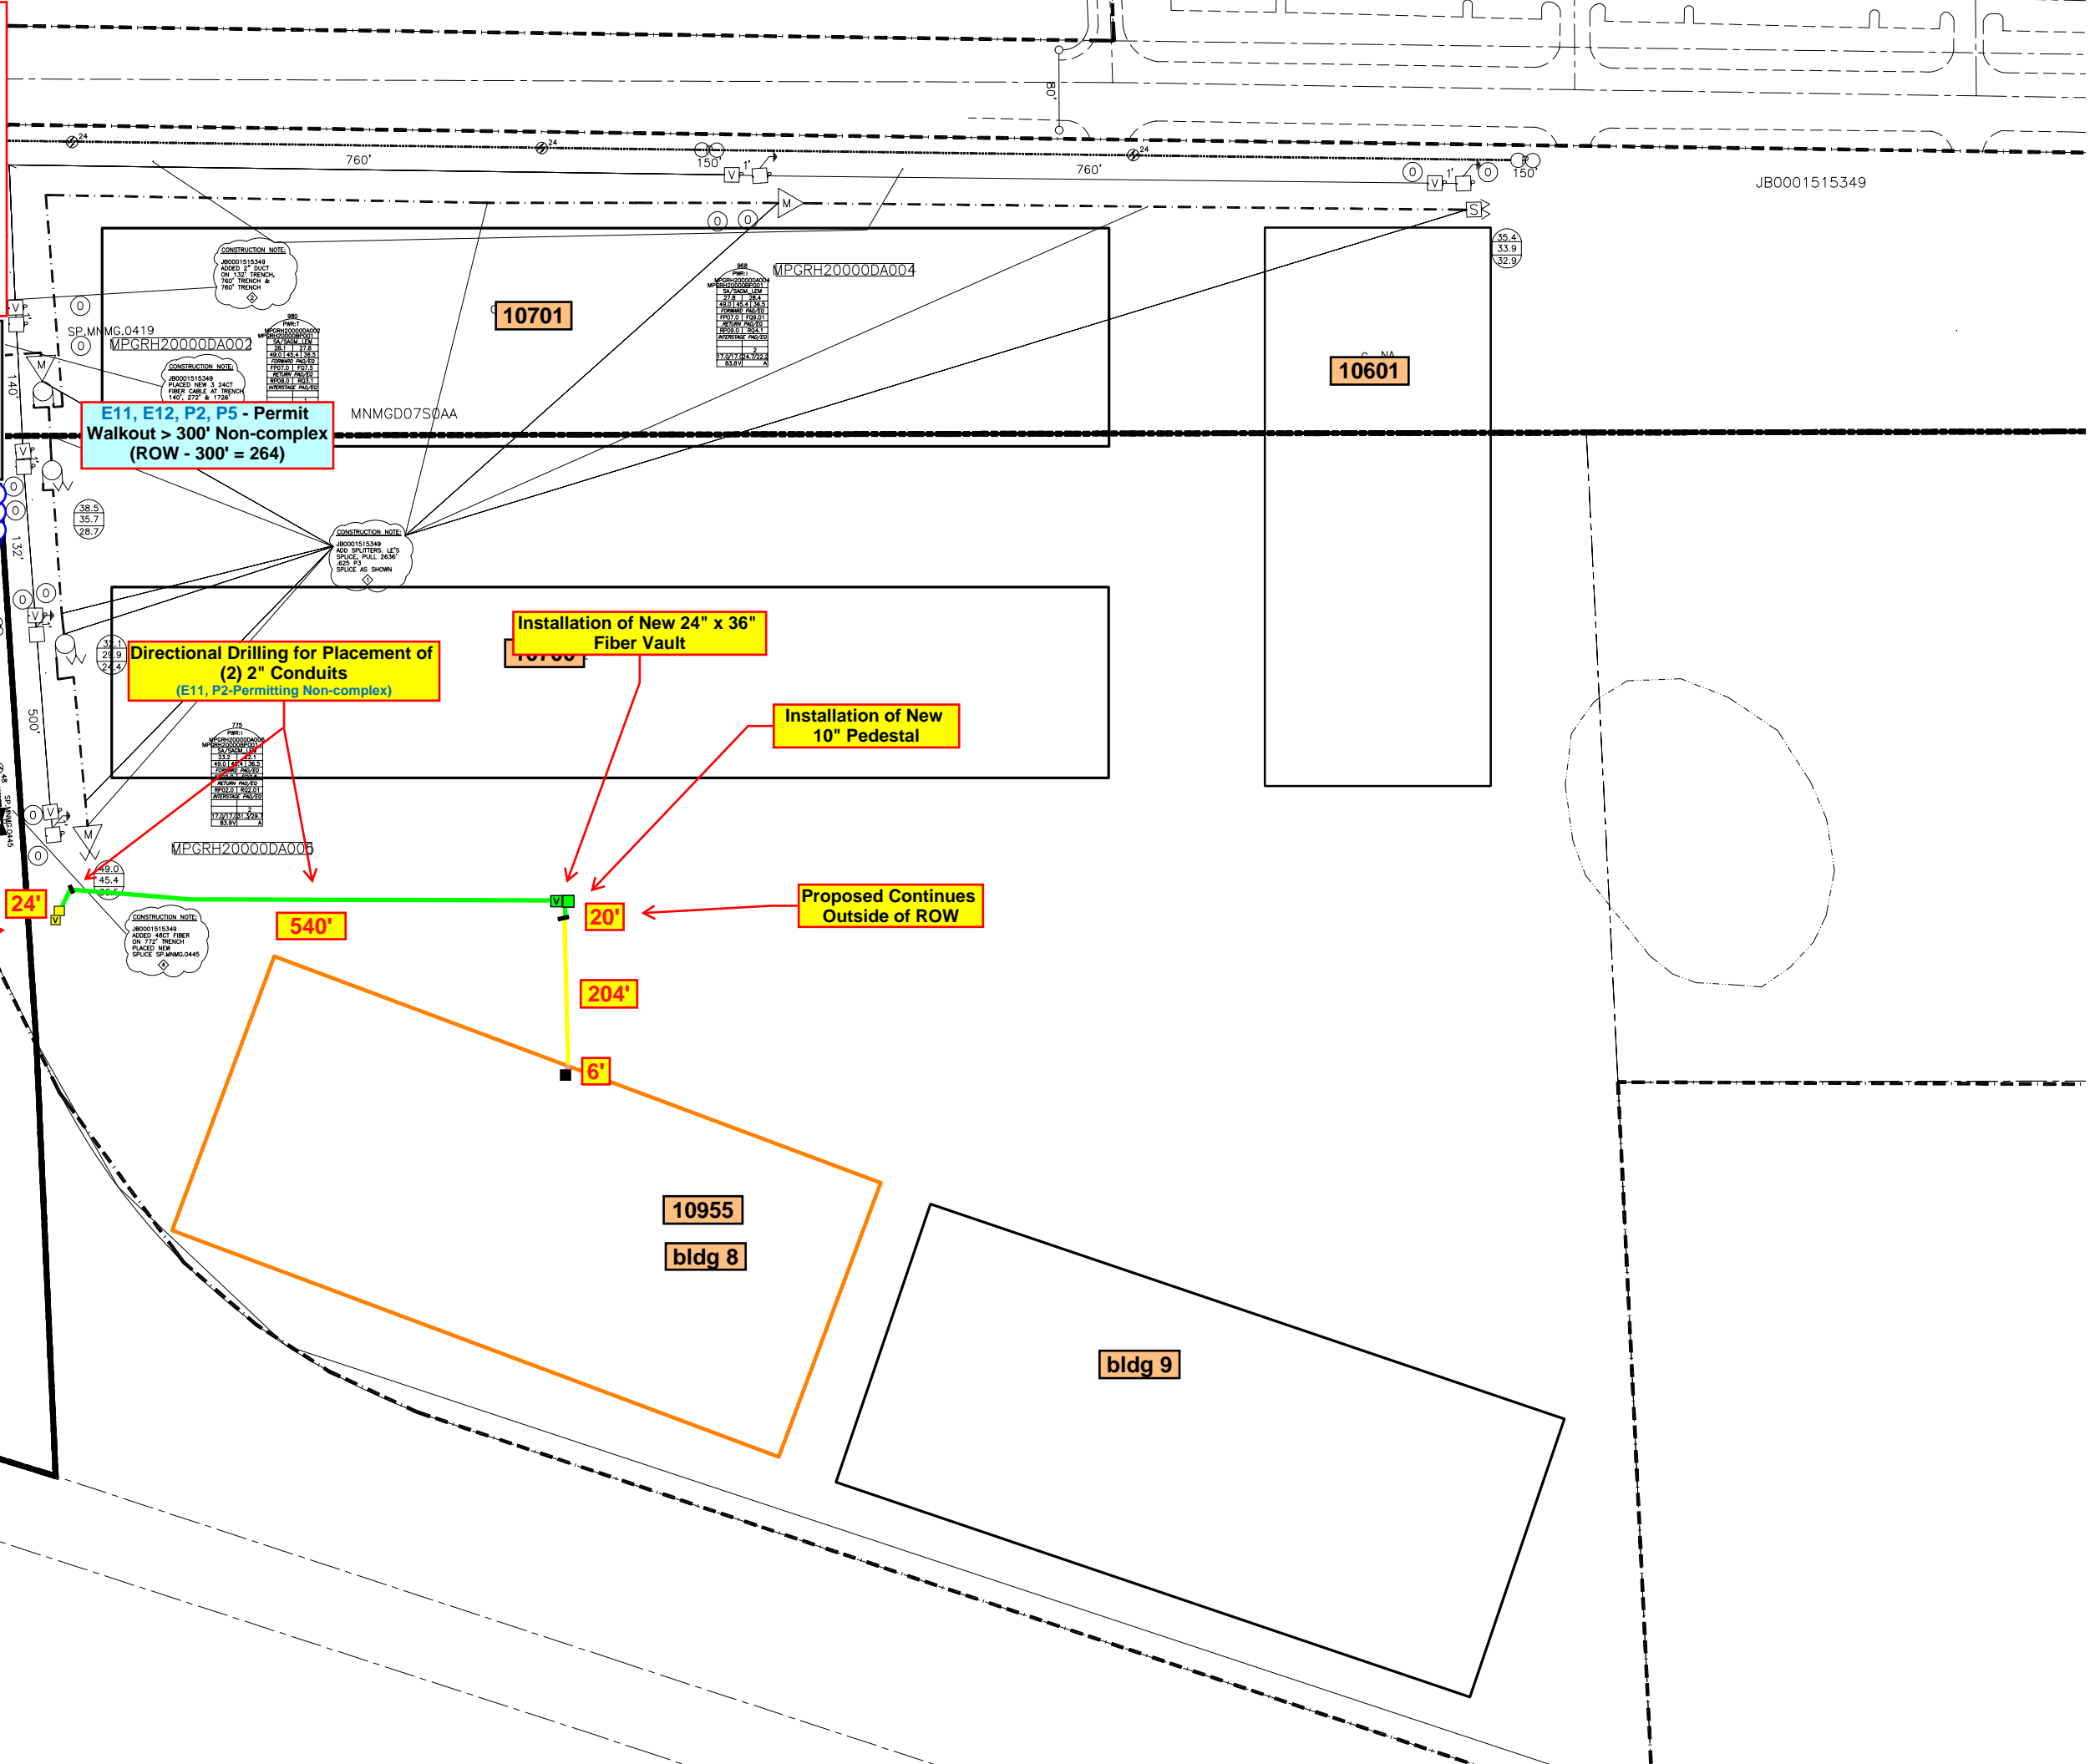

**HBGF-Arbor Business
Park PH 3 - C/F - L**
10955 73rd Place,
Maple Grove, MN 55369
JB0001675808
Node: MNMPGRH20000

Green Lin = New Underground Placement
Yellow Line = Existing Conduit
Blue Line = Aerial Placement
New Fiber Vault
Existing Fiber Vault
New Pedestal
Existing Pedestal

USI-PC (Northwest)
Ryan Otto
651-279-4275
Rotto@usi-universal.com

Brent Lowry
651-829-0879
brent_lowry@comcast.com

JB0001515349