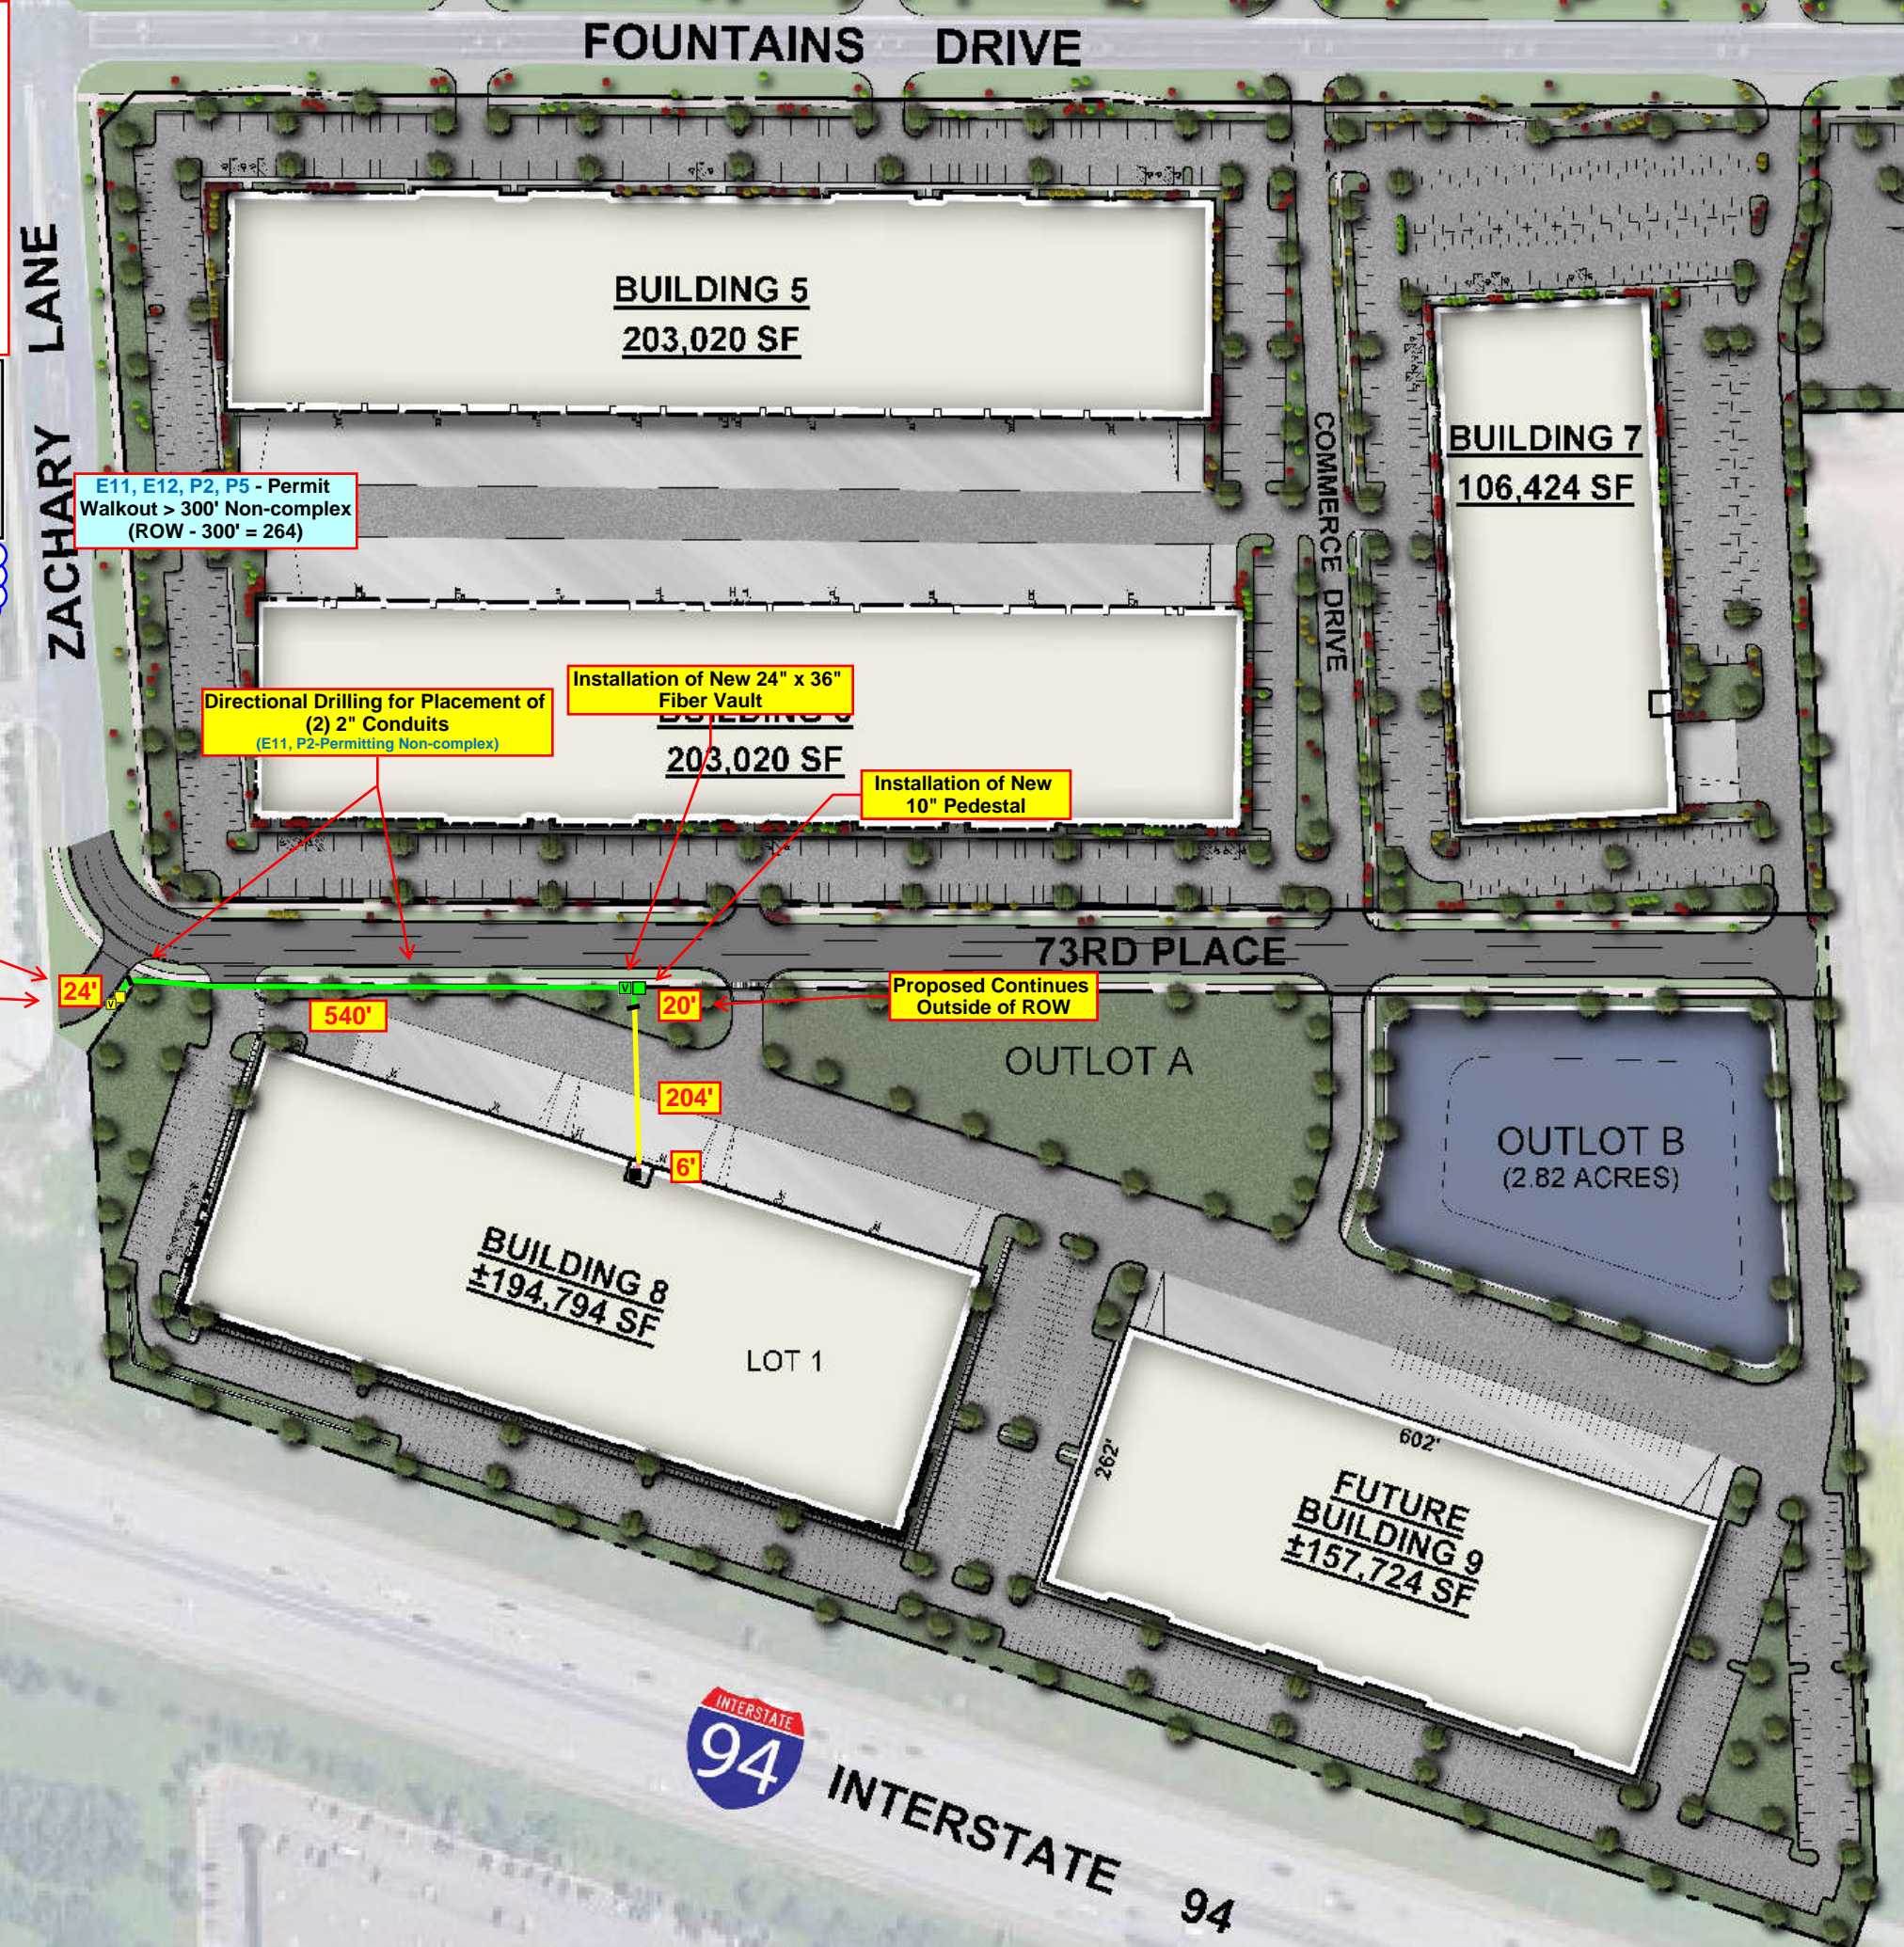

HBGF-Arbor Business
Park PH 3 - C/F - L
10955 73rd Place,
Maple Grove, MN 55369
JB0001675808
Node: MNMPGRH20000

Green Lin = New Underground Placement	
Yellow Line = Existing Conduit	
Blue Line = Aerial Placement	
New Fiber Vault	
Existing Fiber Vault	
New Pedestal	
Existing Pedestal	

USI-PC (Northwest)
Ryan Otto
651-279-4275
Rotto@usi-universal.com

Brent Lowry
651-829-0879
brent_lowry@comcast.com