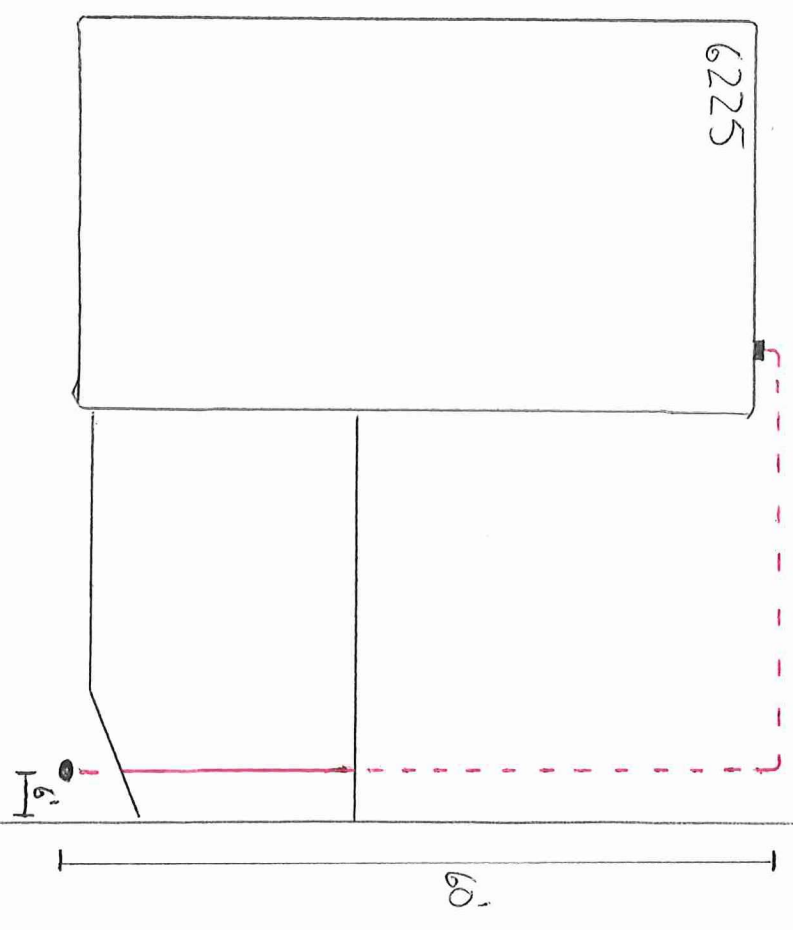

N
4
6225 Junear Ln N,
Maple Grove
ROW Base 60ft
Job # 389207

Junear
Ln N