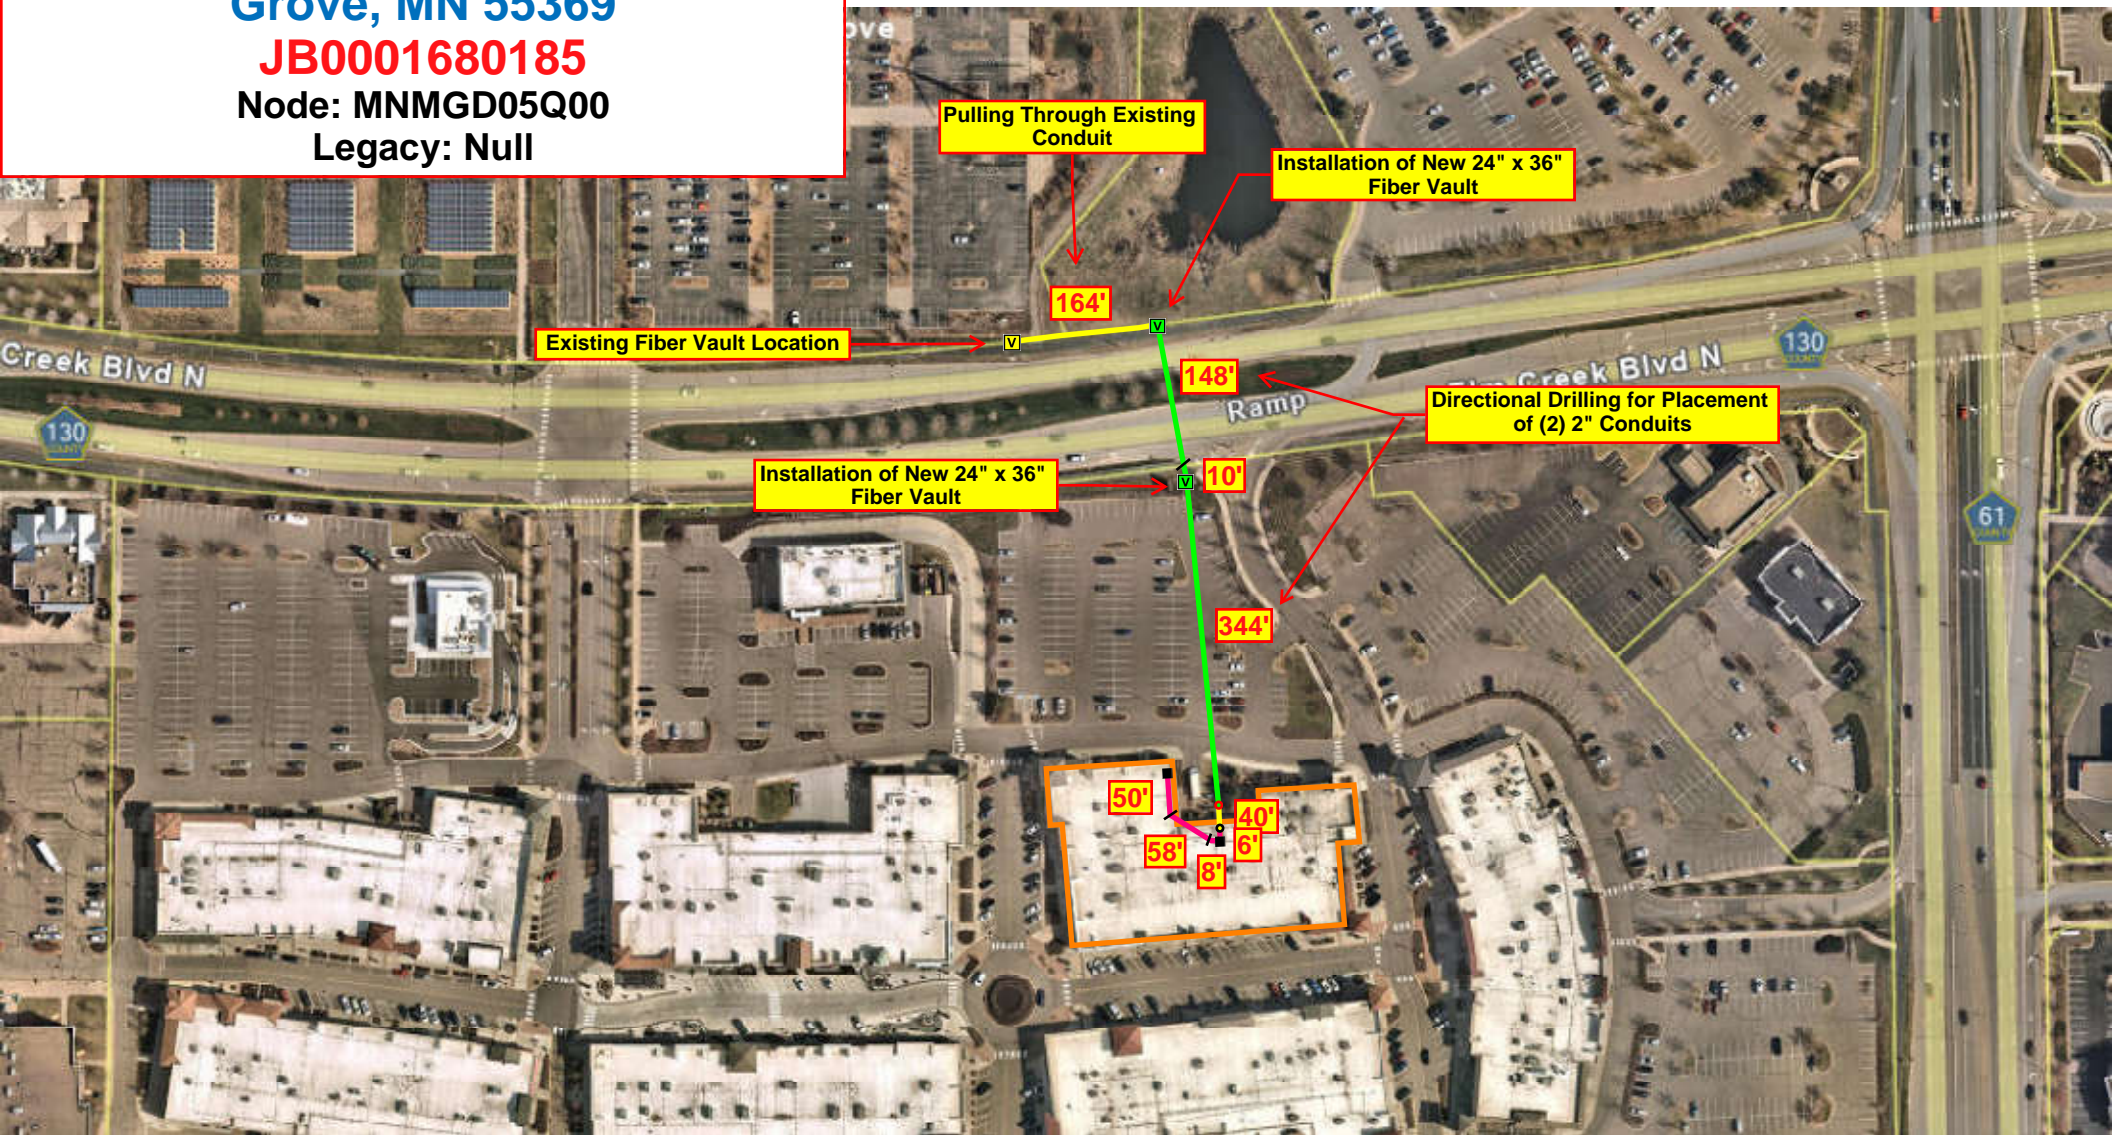

**AT&T Communications - Atx - ULTA  
 SALON, COSMETICS &  
 12181 Elm Creek Blvd N  
 Bldg Main, Flr 1, Rm Telco Maple  
 Grove, MN 55369  
 JB0001680185  
 Node: MNMGD05Q00  
 Legacy: Null**

Green Lin = New Underground Placement	
Yellow Line = Existing Conduit	
Blue Line = Aerial Placement	
New Fiber Vault	
Existing Fiber Vault	
New Pedestal	
Existing Pedestal	