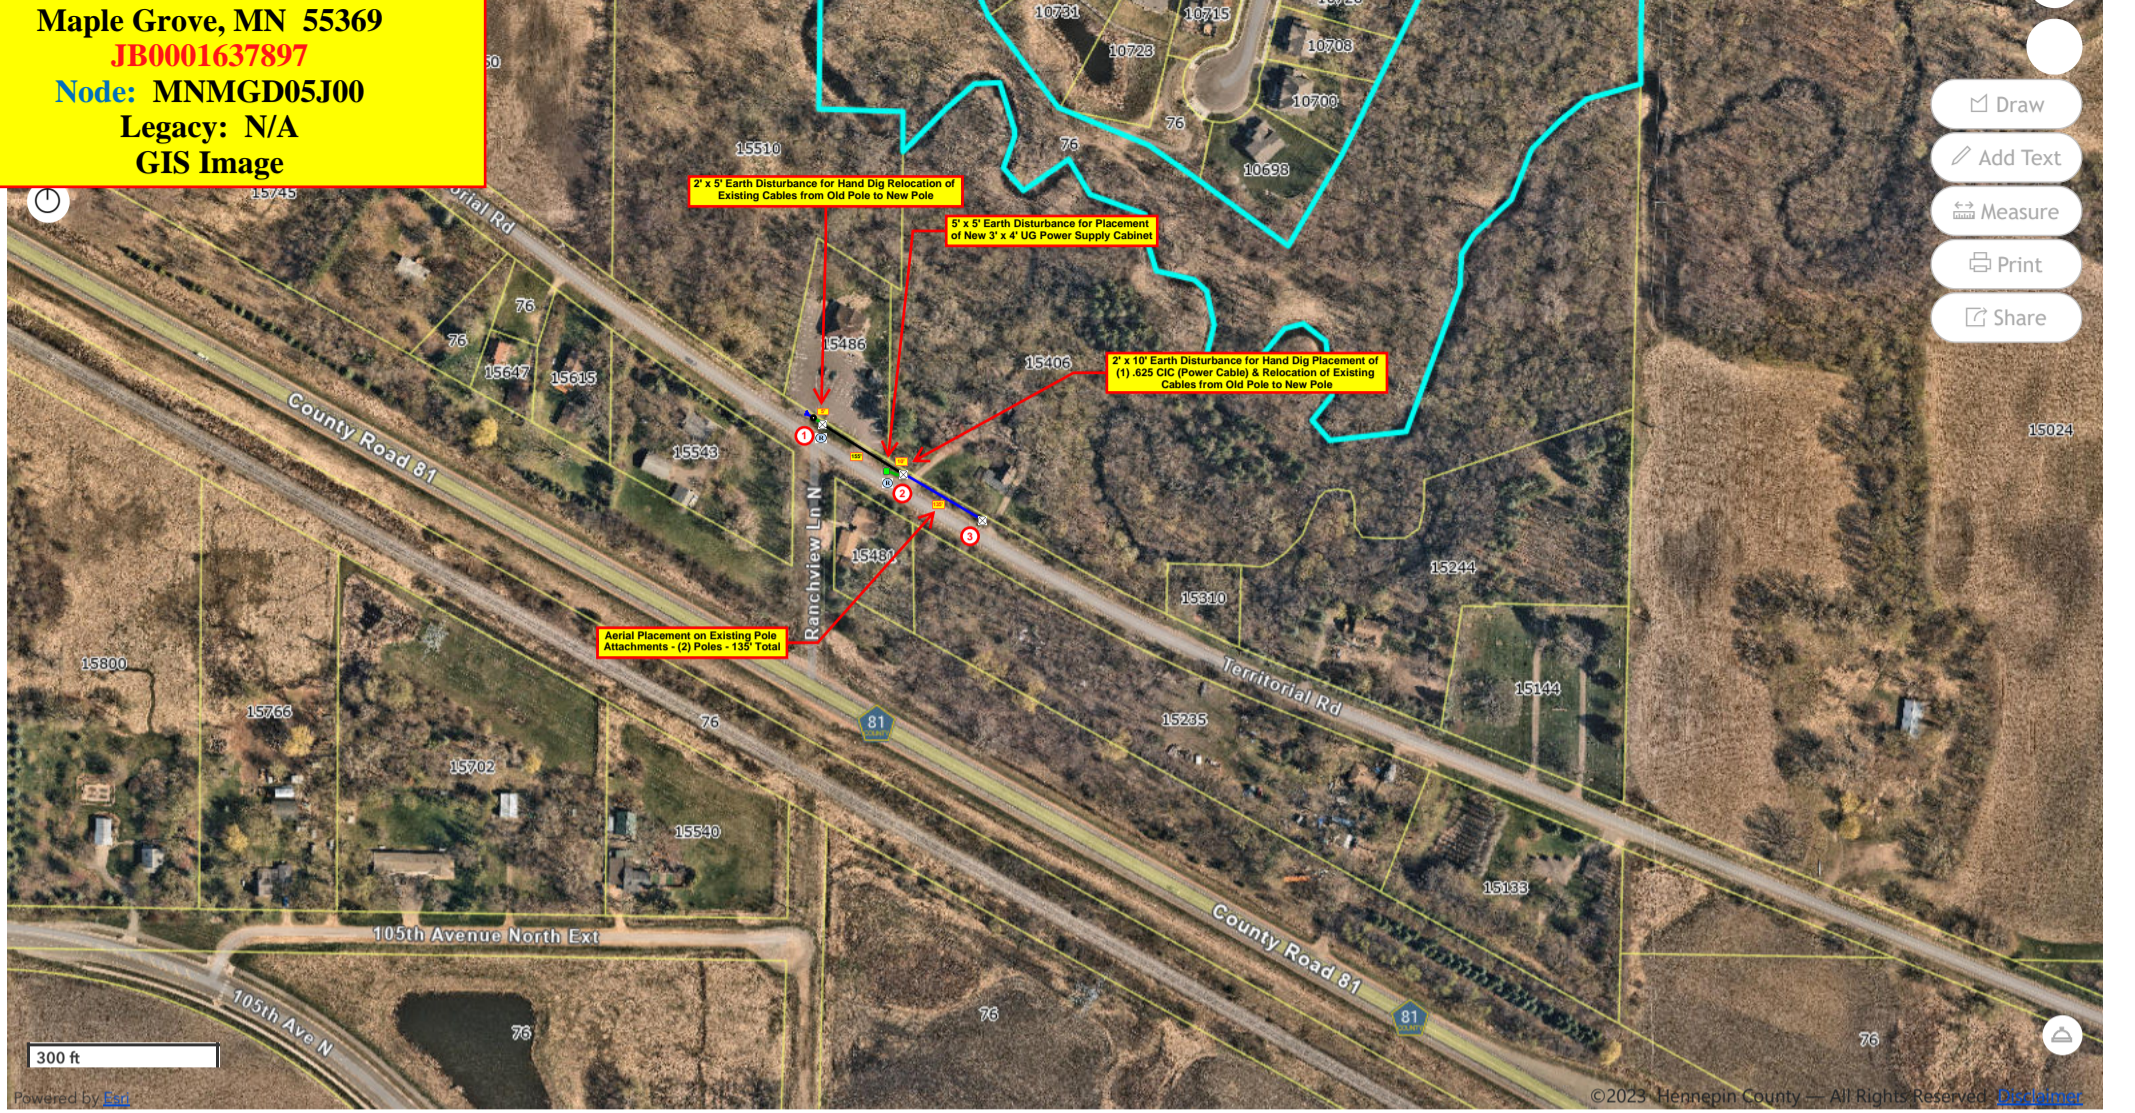

**RELO - Territorial PT's
& Power Supply Cabinet**
 15486 Territorial Road
 Maple Grove, MN 55369
JB0001637897
 Node: MNMGD05J00
 Legacy: N/A
 GIS Image

Green Line = New Underground Placement	
Yellow Line = Existing Conduit	
Blue Line = Aerial Placement	
New Fiber Vault	
Existing Fiber Vault	
New Pedestal	
Existing Pedestal	

**** RELO Note: New Poles Set to Accommodate New Subdivision SE - Power Supply Moving from AE to UG - Poles Need Transfer - New AE Footage Boxes Reflect New Pole Footages After Transfer ****

- Draw
- Add Text
- Measure
- Print
- Share