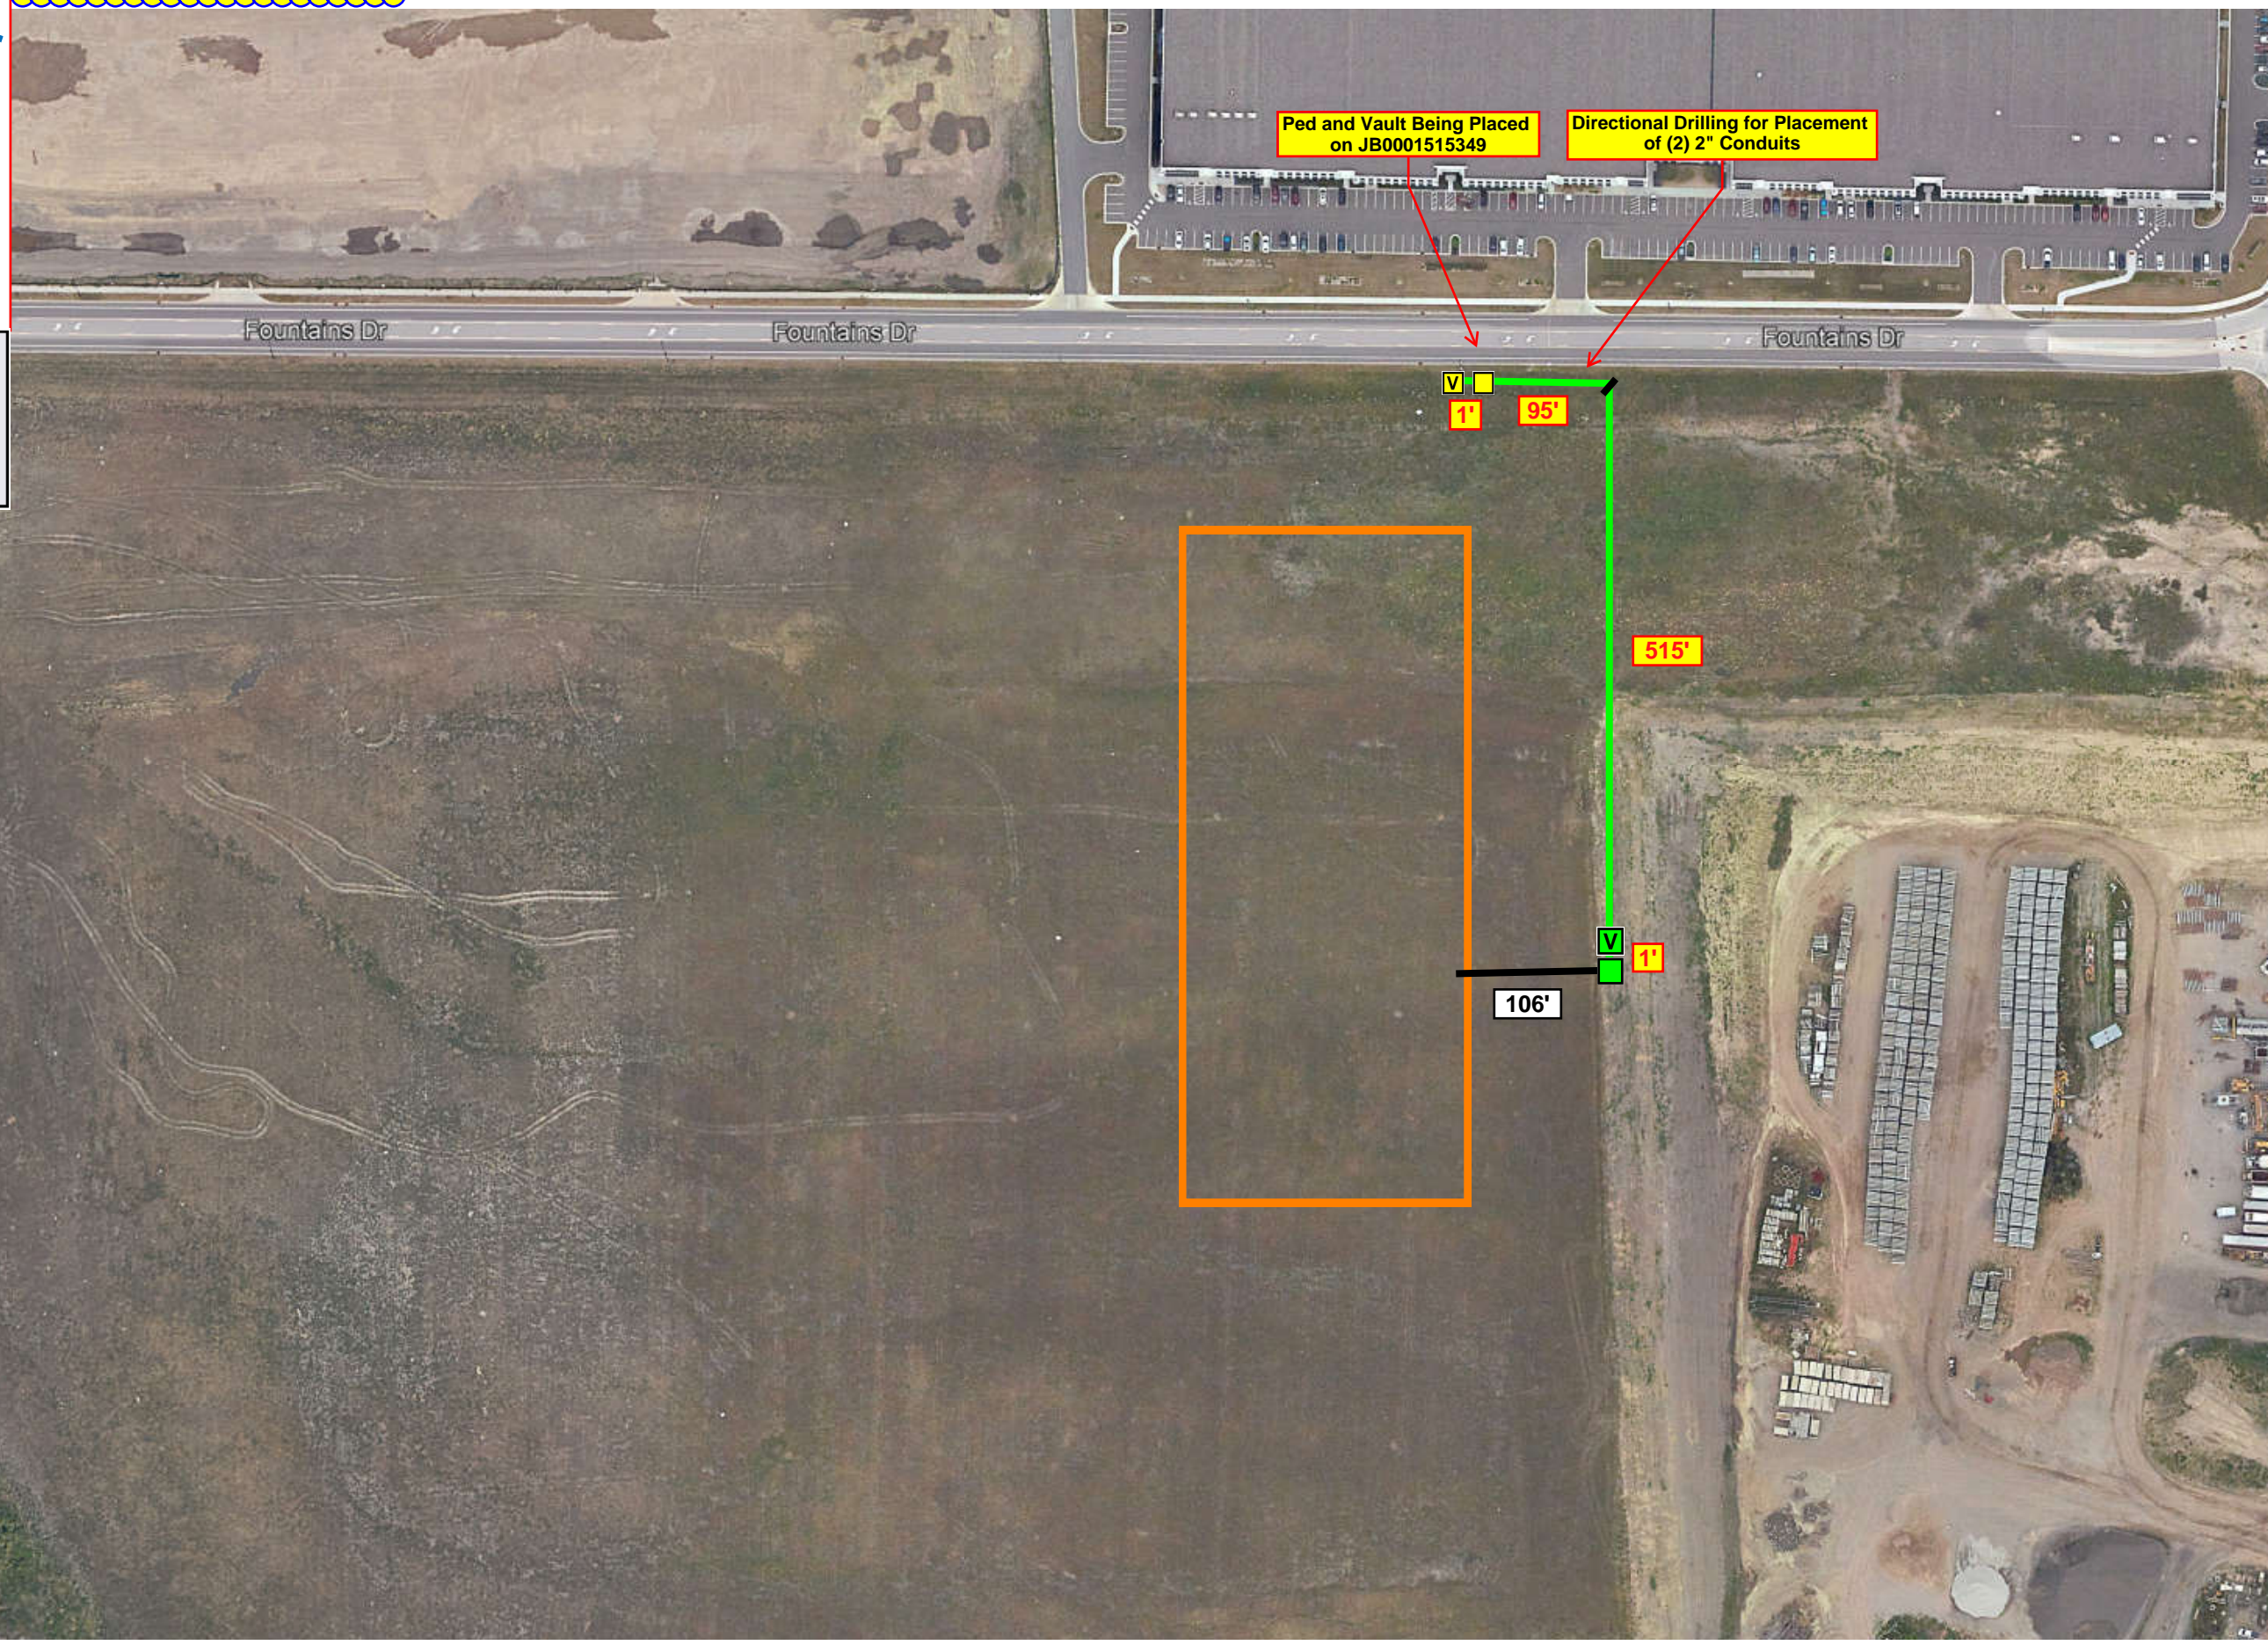

**Maple Grove (Arbor Business Park PH3)_
ROW Ph 2_Coax & Fiber
11201 Fountains Dr N,
Maple Grove, MN 55369
JB0001603988
Node: MNMPGRH20000
Legacy: null**

****Note: Concurrent
Job JB0001515349****

Green Lin = New Underground Placement	
Yellow Line = Existing Conduit	
Blue Line = Aerial Placement	
New Fiber Vault	
Existing Fiber Vault	
New Pedestal	
Existing Pedestal	

USI-PC (Northwest)
Ryan Otto
651-279-4275
Rotto@usi-universal.com