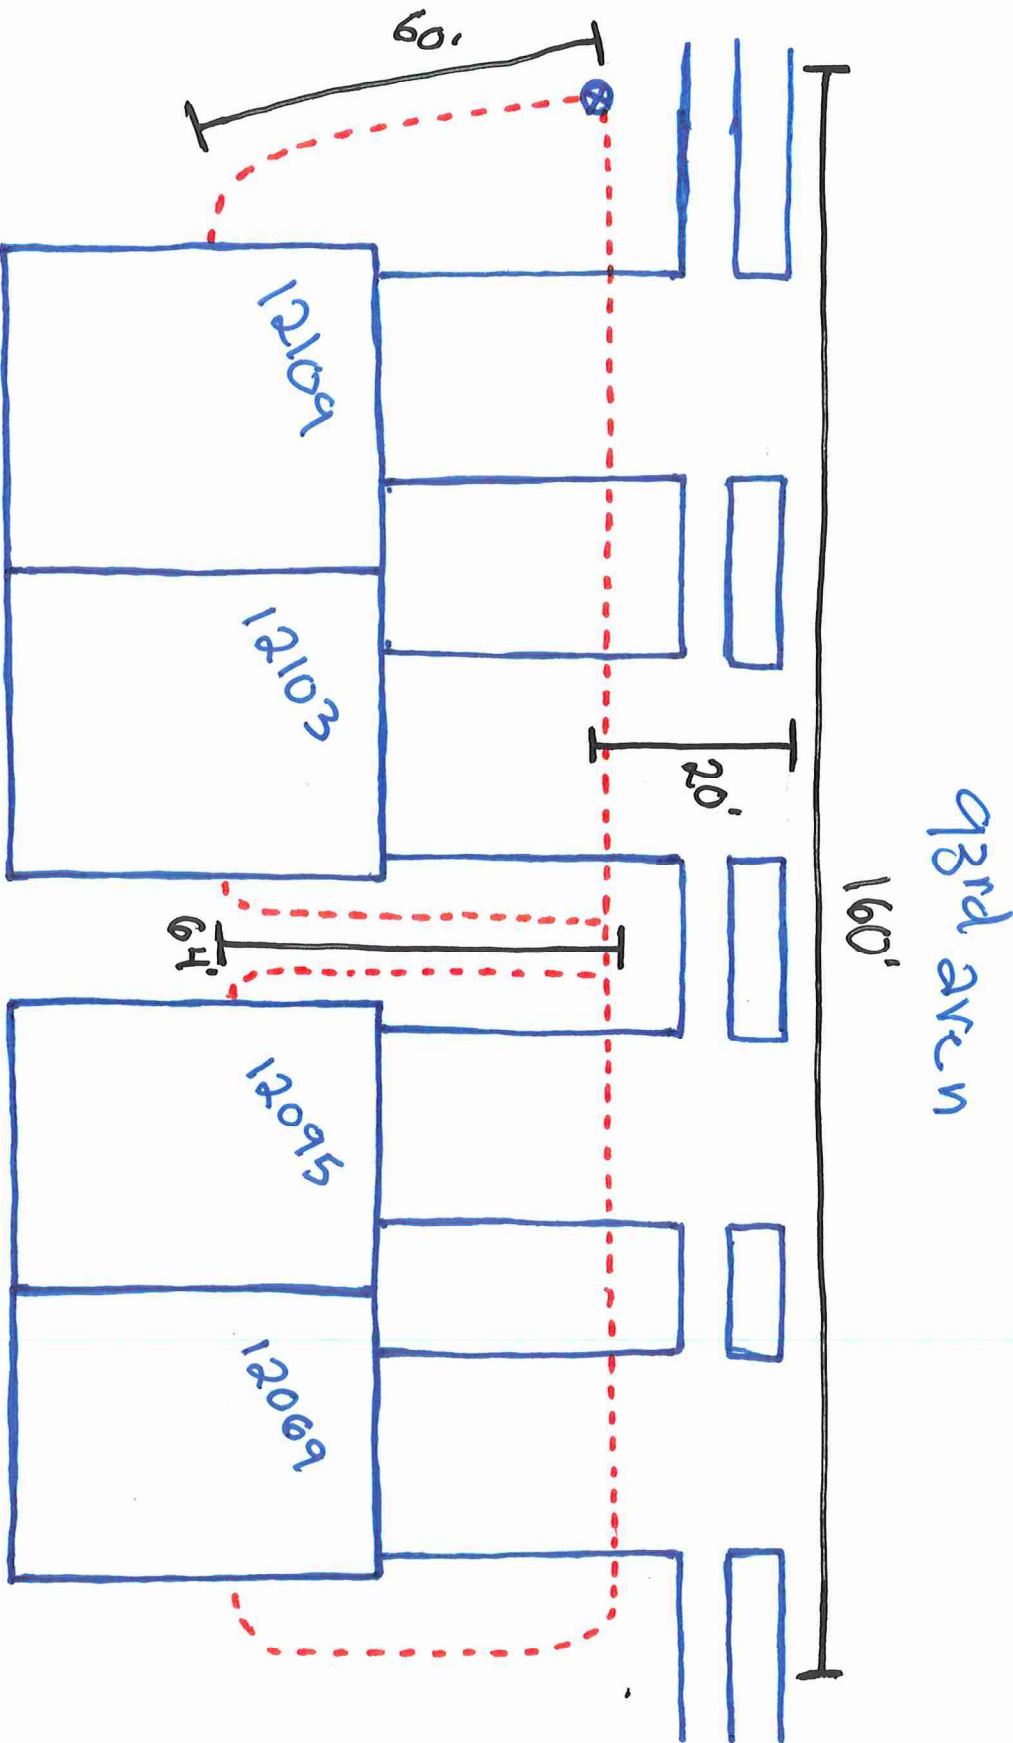

\* Power not in yet. Need to come back and flag when Permit is approved.

N

12069 - 12109 93rd ave n  
m.g.  
X-street Larch Inn