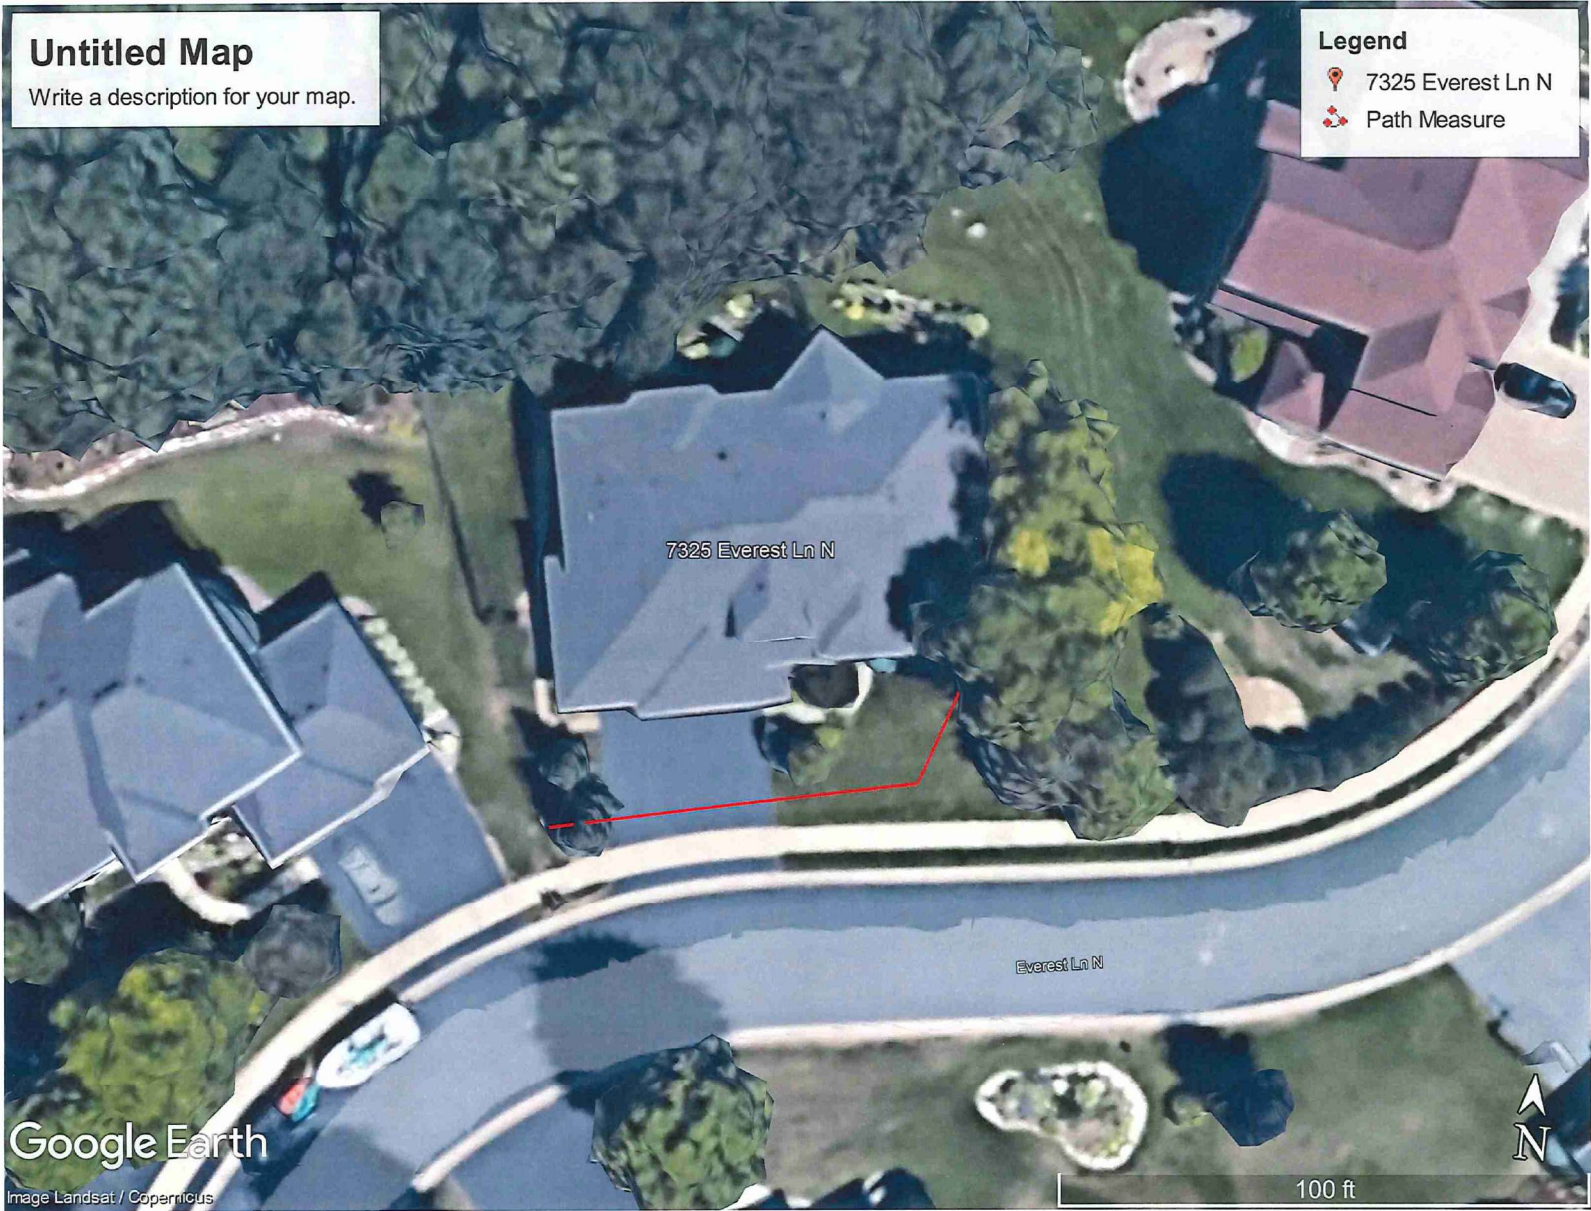

Untitled Map

Write a description for your map.

Legend

-  7325 Everest Ln N
-  Path Measure

Google Earth

Image Landsat / Copernicus

100 ft