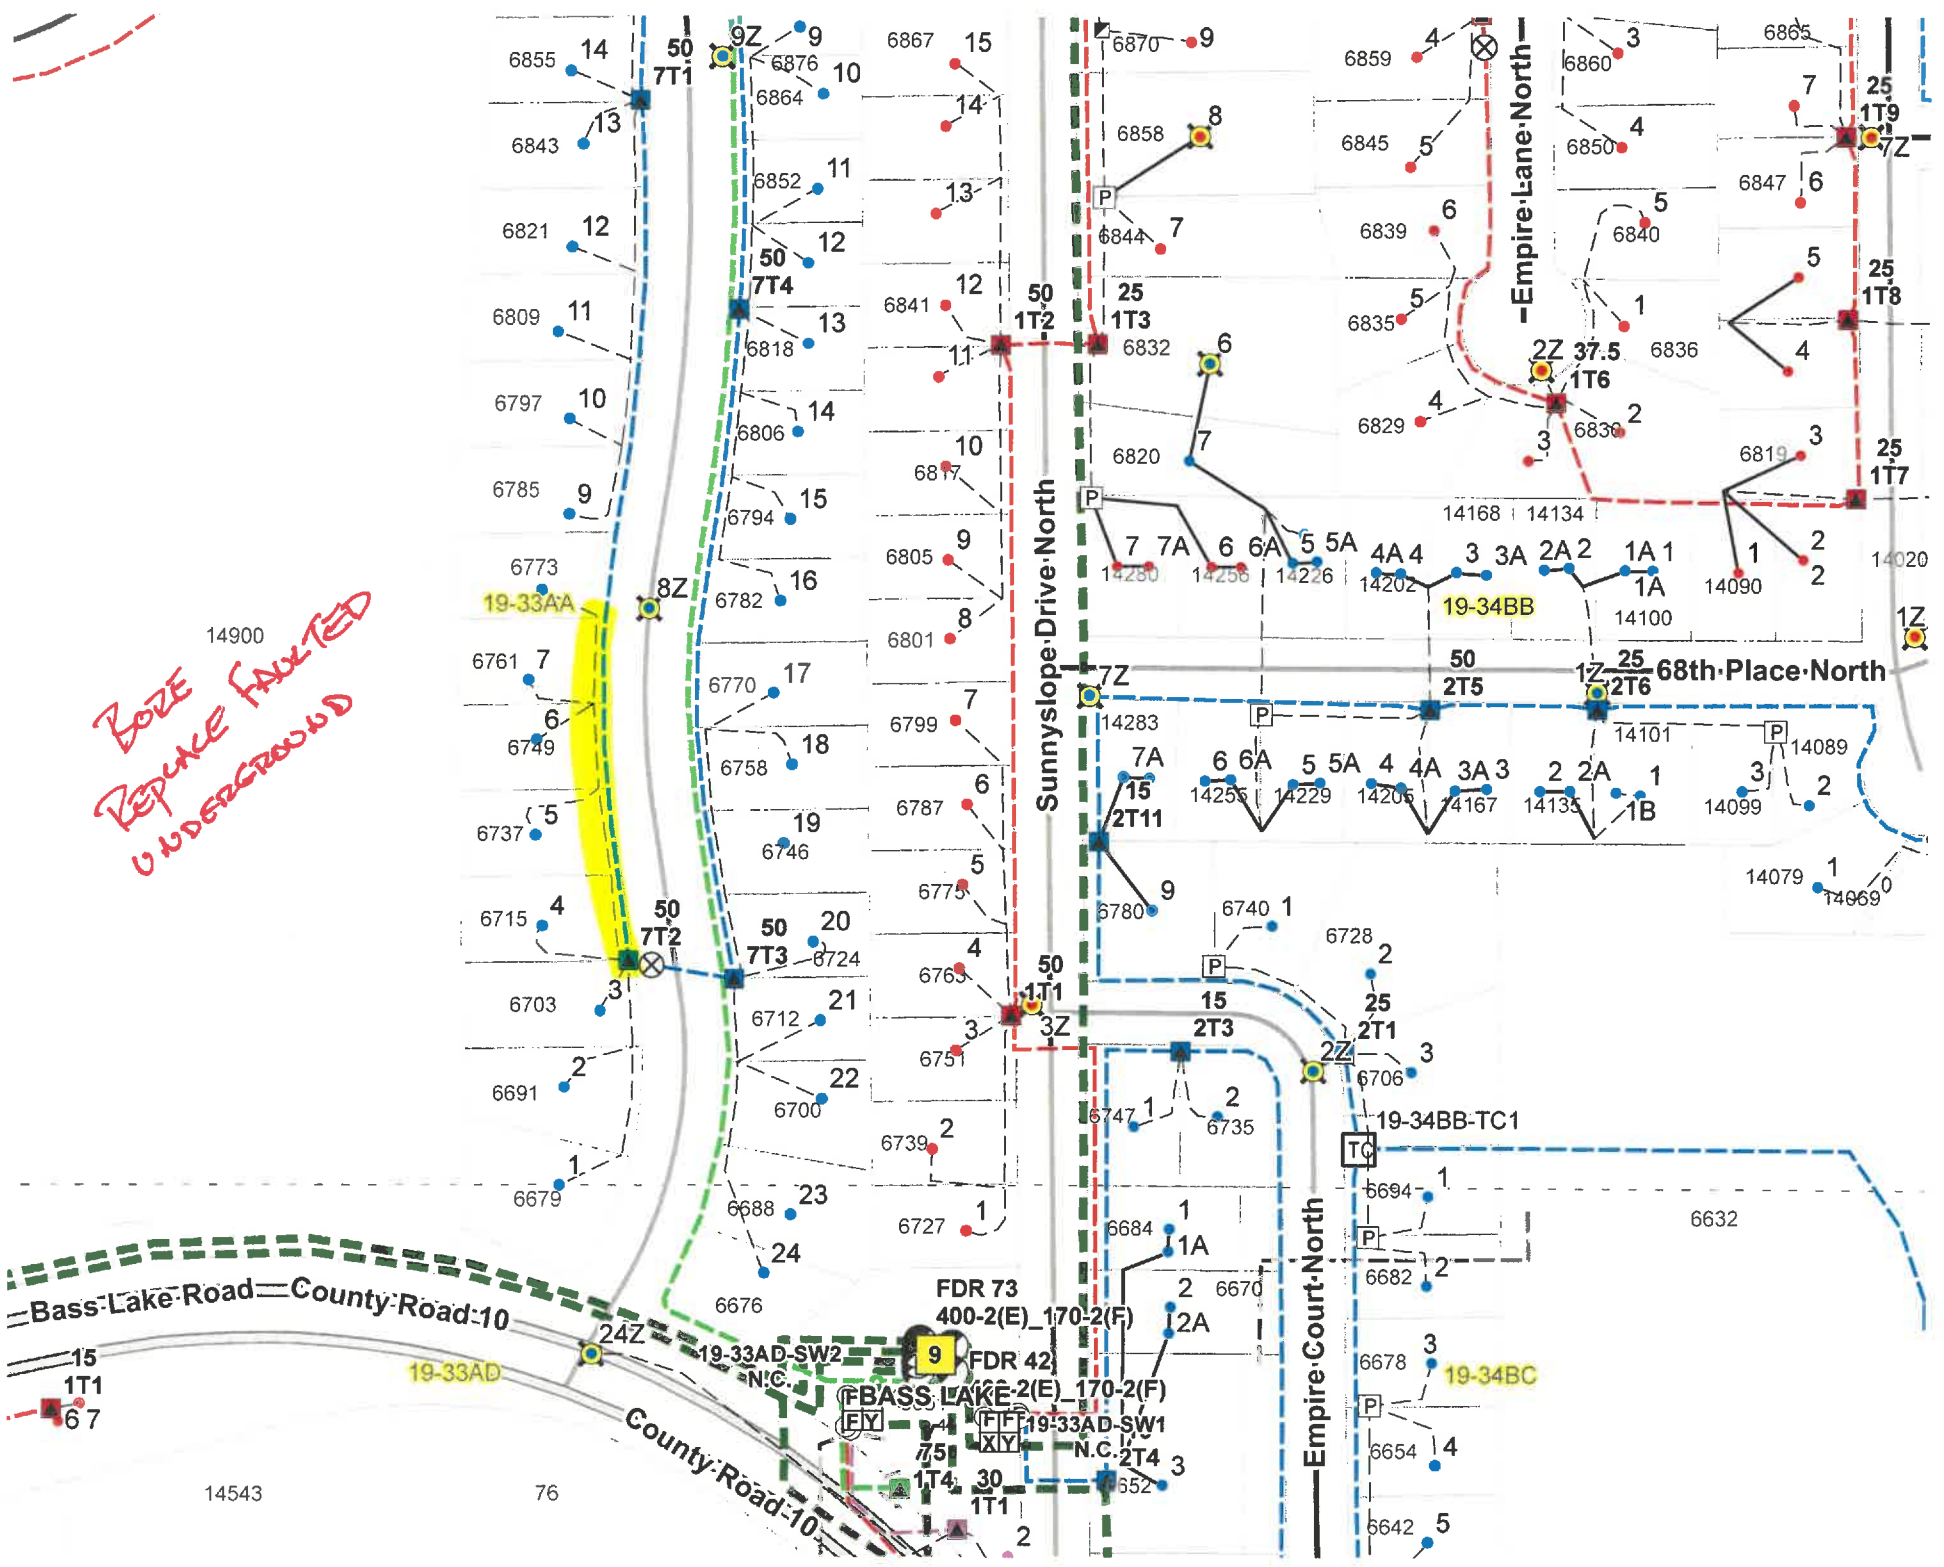

*BOZE
REPAIR FAULTED
UNDERGROUND*

14900

14543

76

Bass Lake Road - County Road 10

19-33AD

County Road 10

FDR 73 400-2(E) 170-2(F)

FDR 42

BASS LAKE 2(E) 170-2(F)

19-33AD-SW1

19-33AD-SW2

N.C.

Empire Lane North

Sunnyslope Drive North

Empire Court North

68th Place North