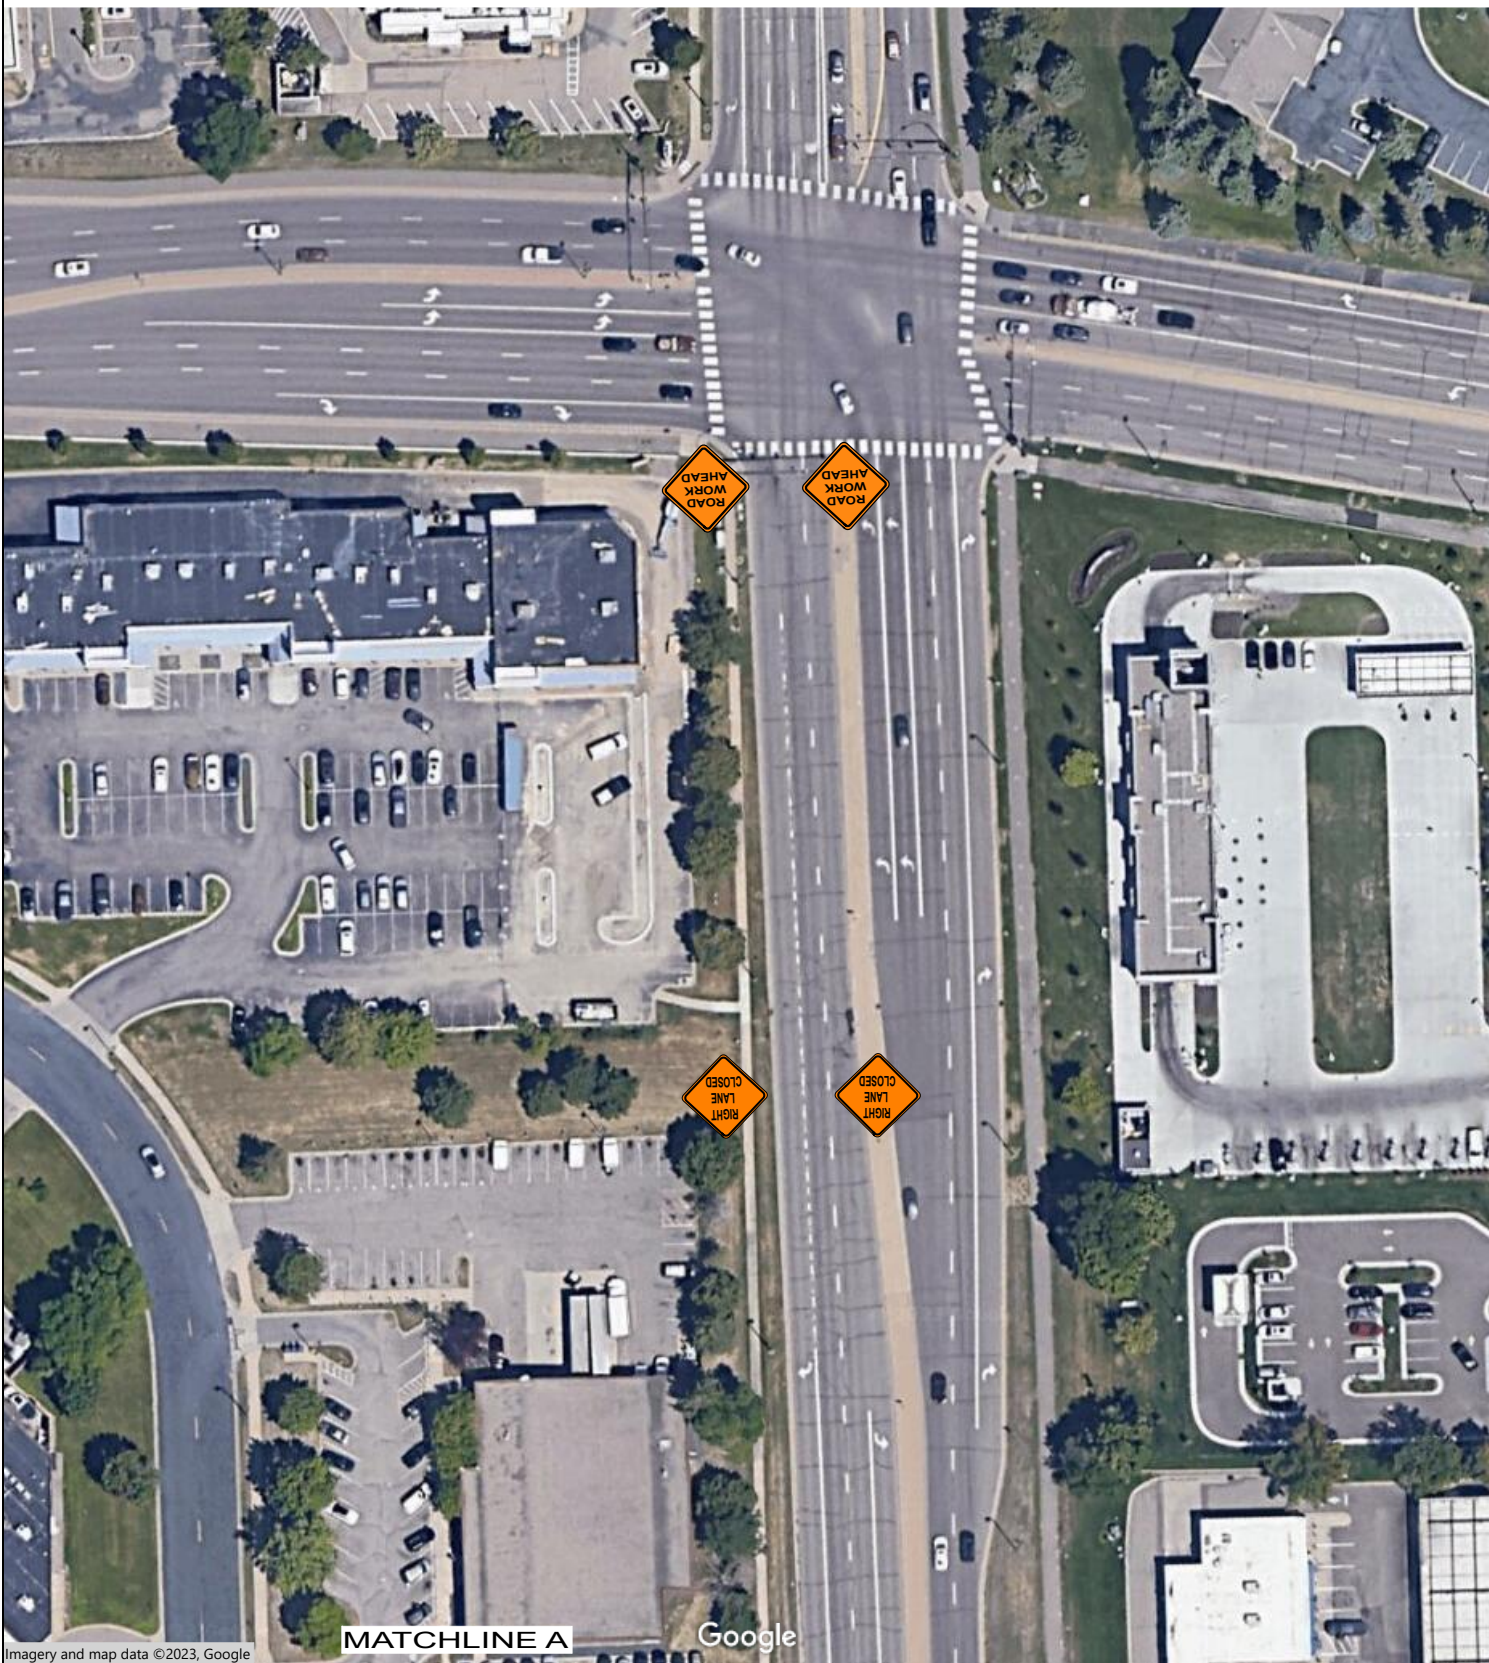

Legend

- Barrel
- Cone

PLAN NOT TO SCALE

7951 Elm Creek Blvd N

MATCHLINE A

Google