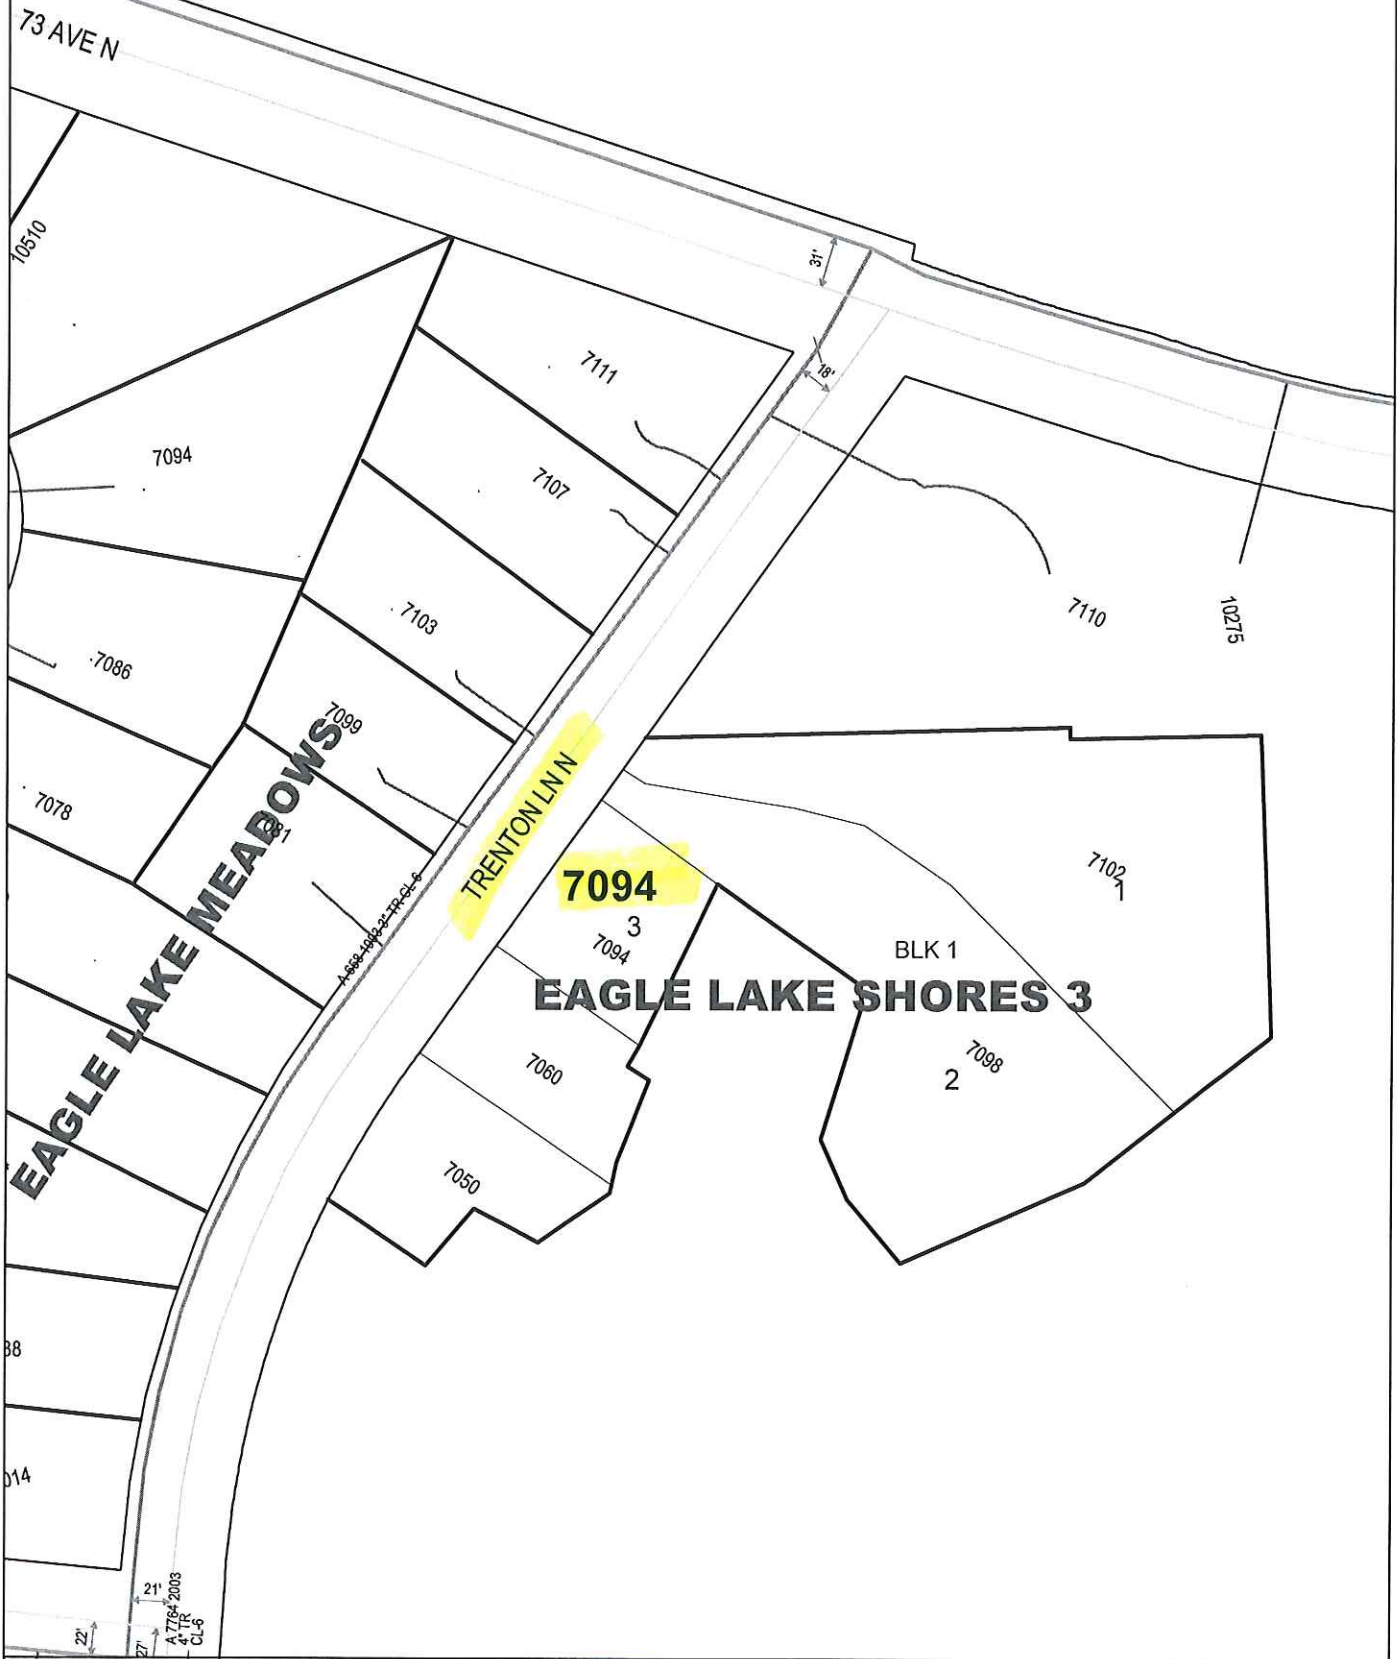

GENERAL LOCATION ONLY. DO NOT USE TO LOCATE FOR EXCAVATION. CALL 1-800-252-1166 FOR ONSITE LOCATIONS AND STAKING.

Plotted by: i216377

Plot Date: 2/22/2017

7094 TRENTON LN

MAPLE GROVE

Scale: 1" : 100'