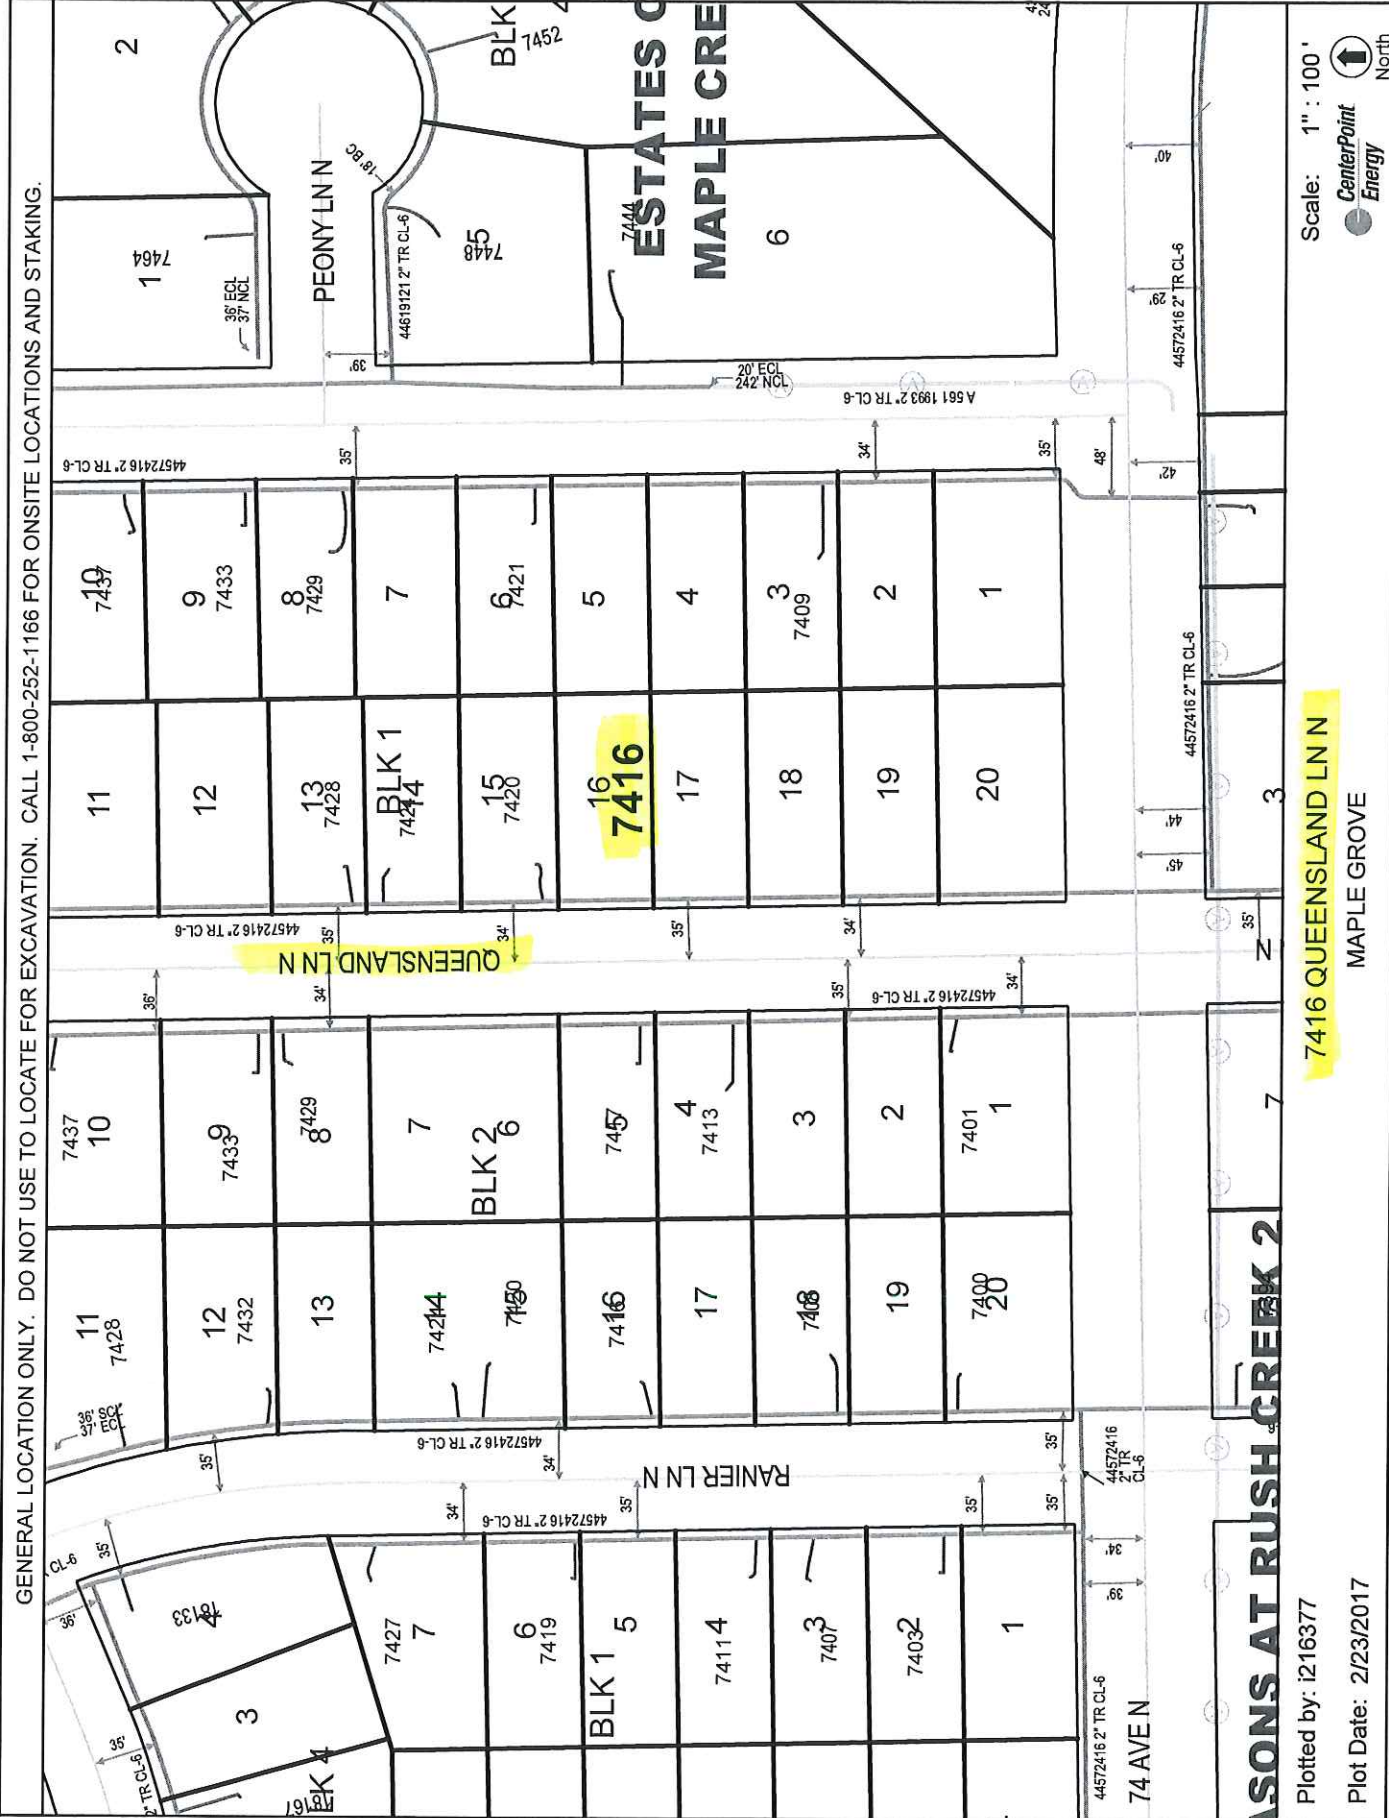

GENERAL LOCATION ONLY. DO NOT USE TO LOCATE FOR EXCAVATION. CALL 1-800-252-1166 FOR ONSITE LOCATIONS AND STAKING.

Plotted by: 1216377
Plot Date: 2/23/2017

7416 QUEENSLAND LN N
MAPLE GROVE

Scale: 1" = 100'
CenterPoint Energy
North