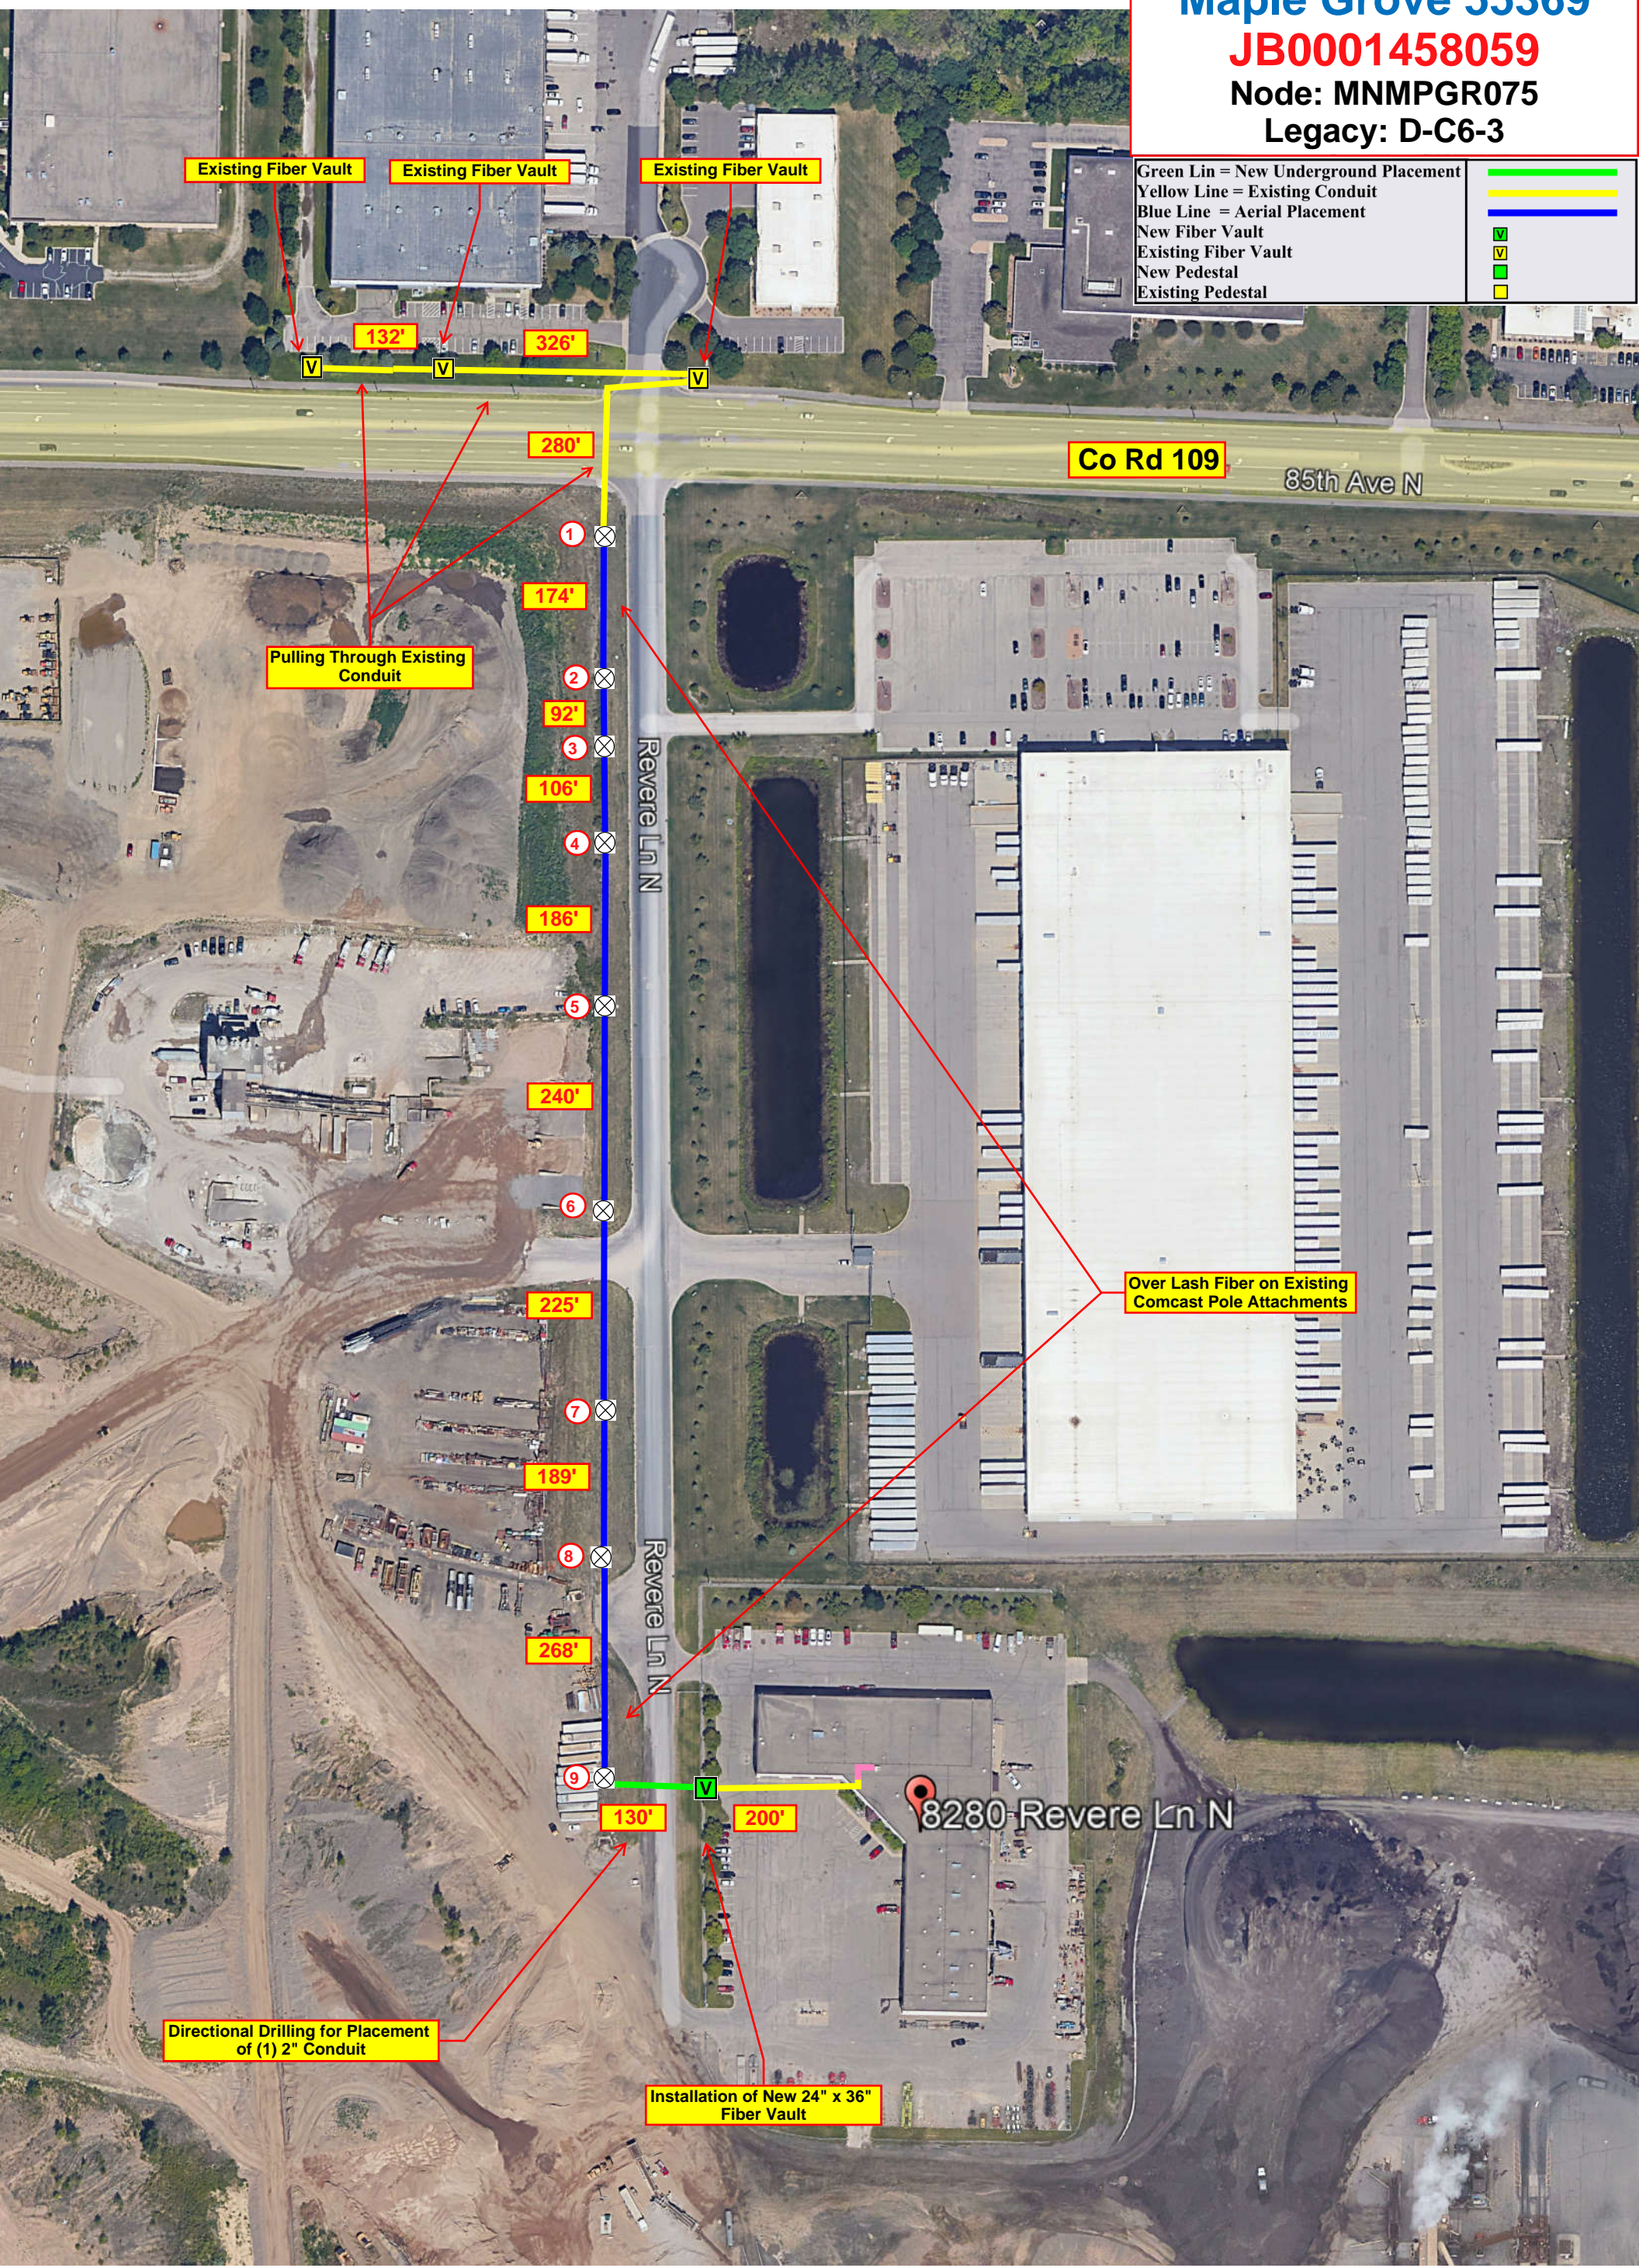

Martin Marietta Materials
8280 Revere Ln N,
Maple Grove 55369
JB0001458059
Node: MNMPGR075
Legacy: D-C6-3

Green Lin = New Underground Placement	
Yellow Line = Existing Conduit	
Blue Line = Aerial Placement	
New Fiber Vault	
Existing Fiber Vault	
New Pedestal	
Existing Pedestal	