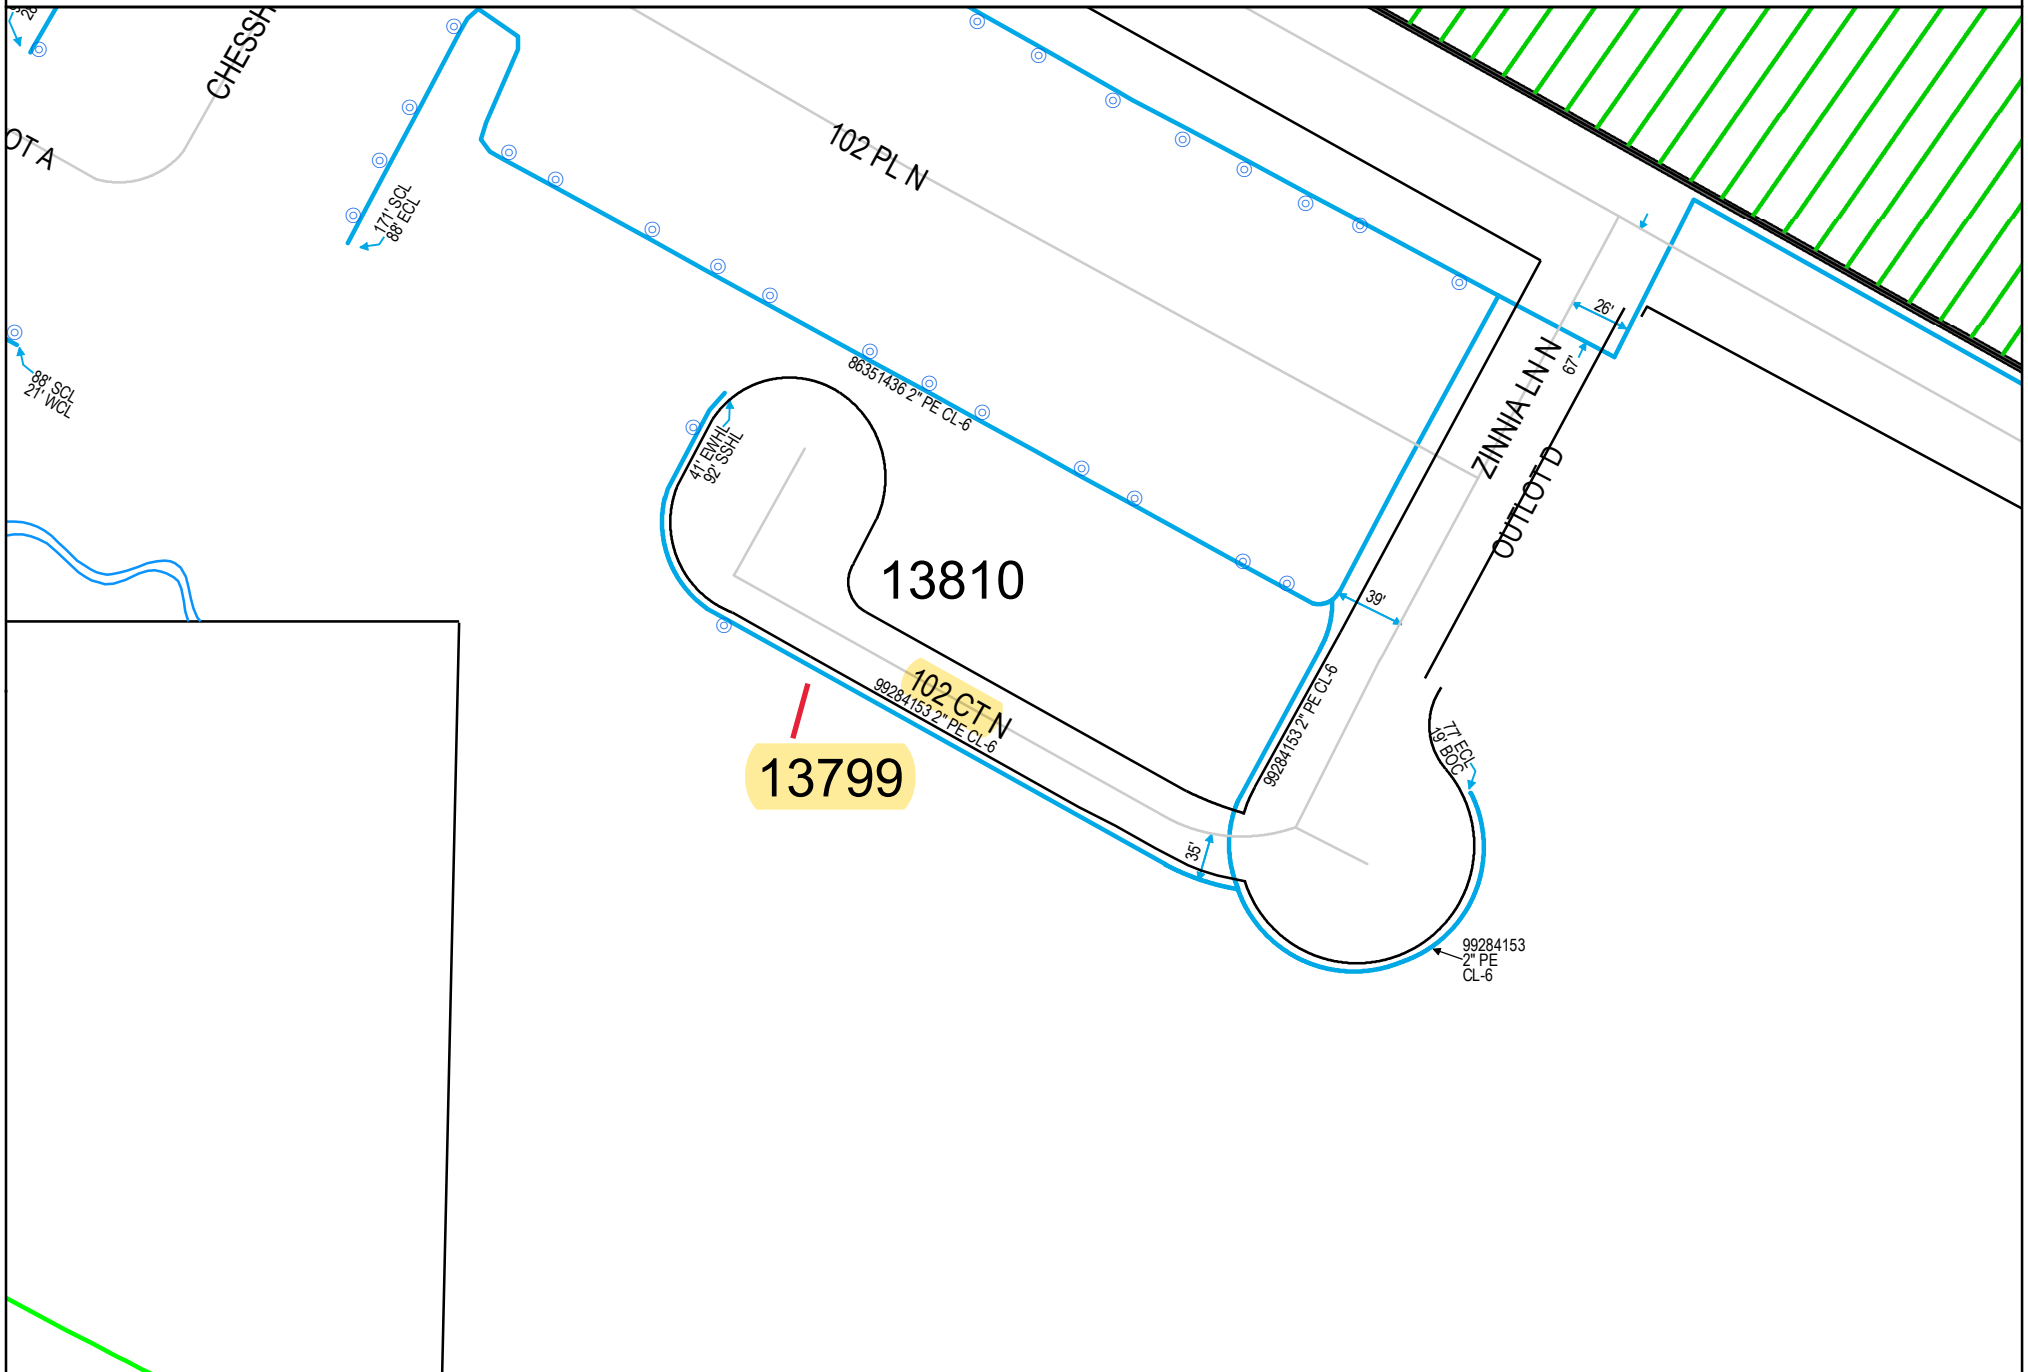

GENERAL LOCATION ONLY. DO NOT USE TO LOCATE FOR EXCAVATION. CALL 1-800-252-1166 FOR ONSITE LOCATIONS AND STAKING.

Plotted by: i217774
Plot Date: 1/27/2023

13799 AND 13810 102ND CT N
MAPLE GROVE MN 55369

Scale: 1" : 100'
CenterPoint Energy
North