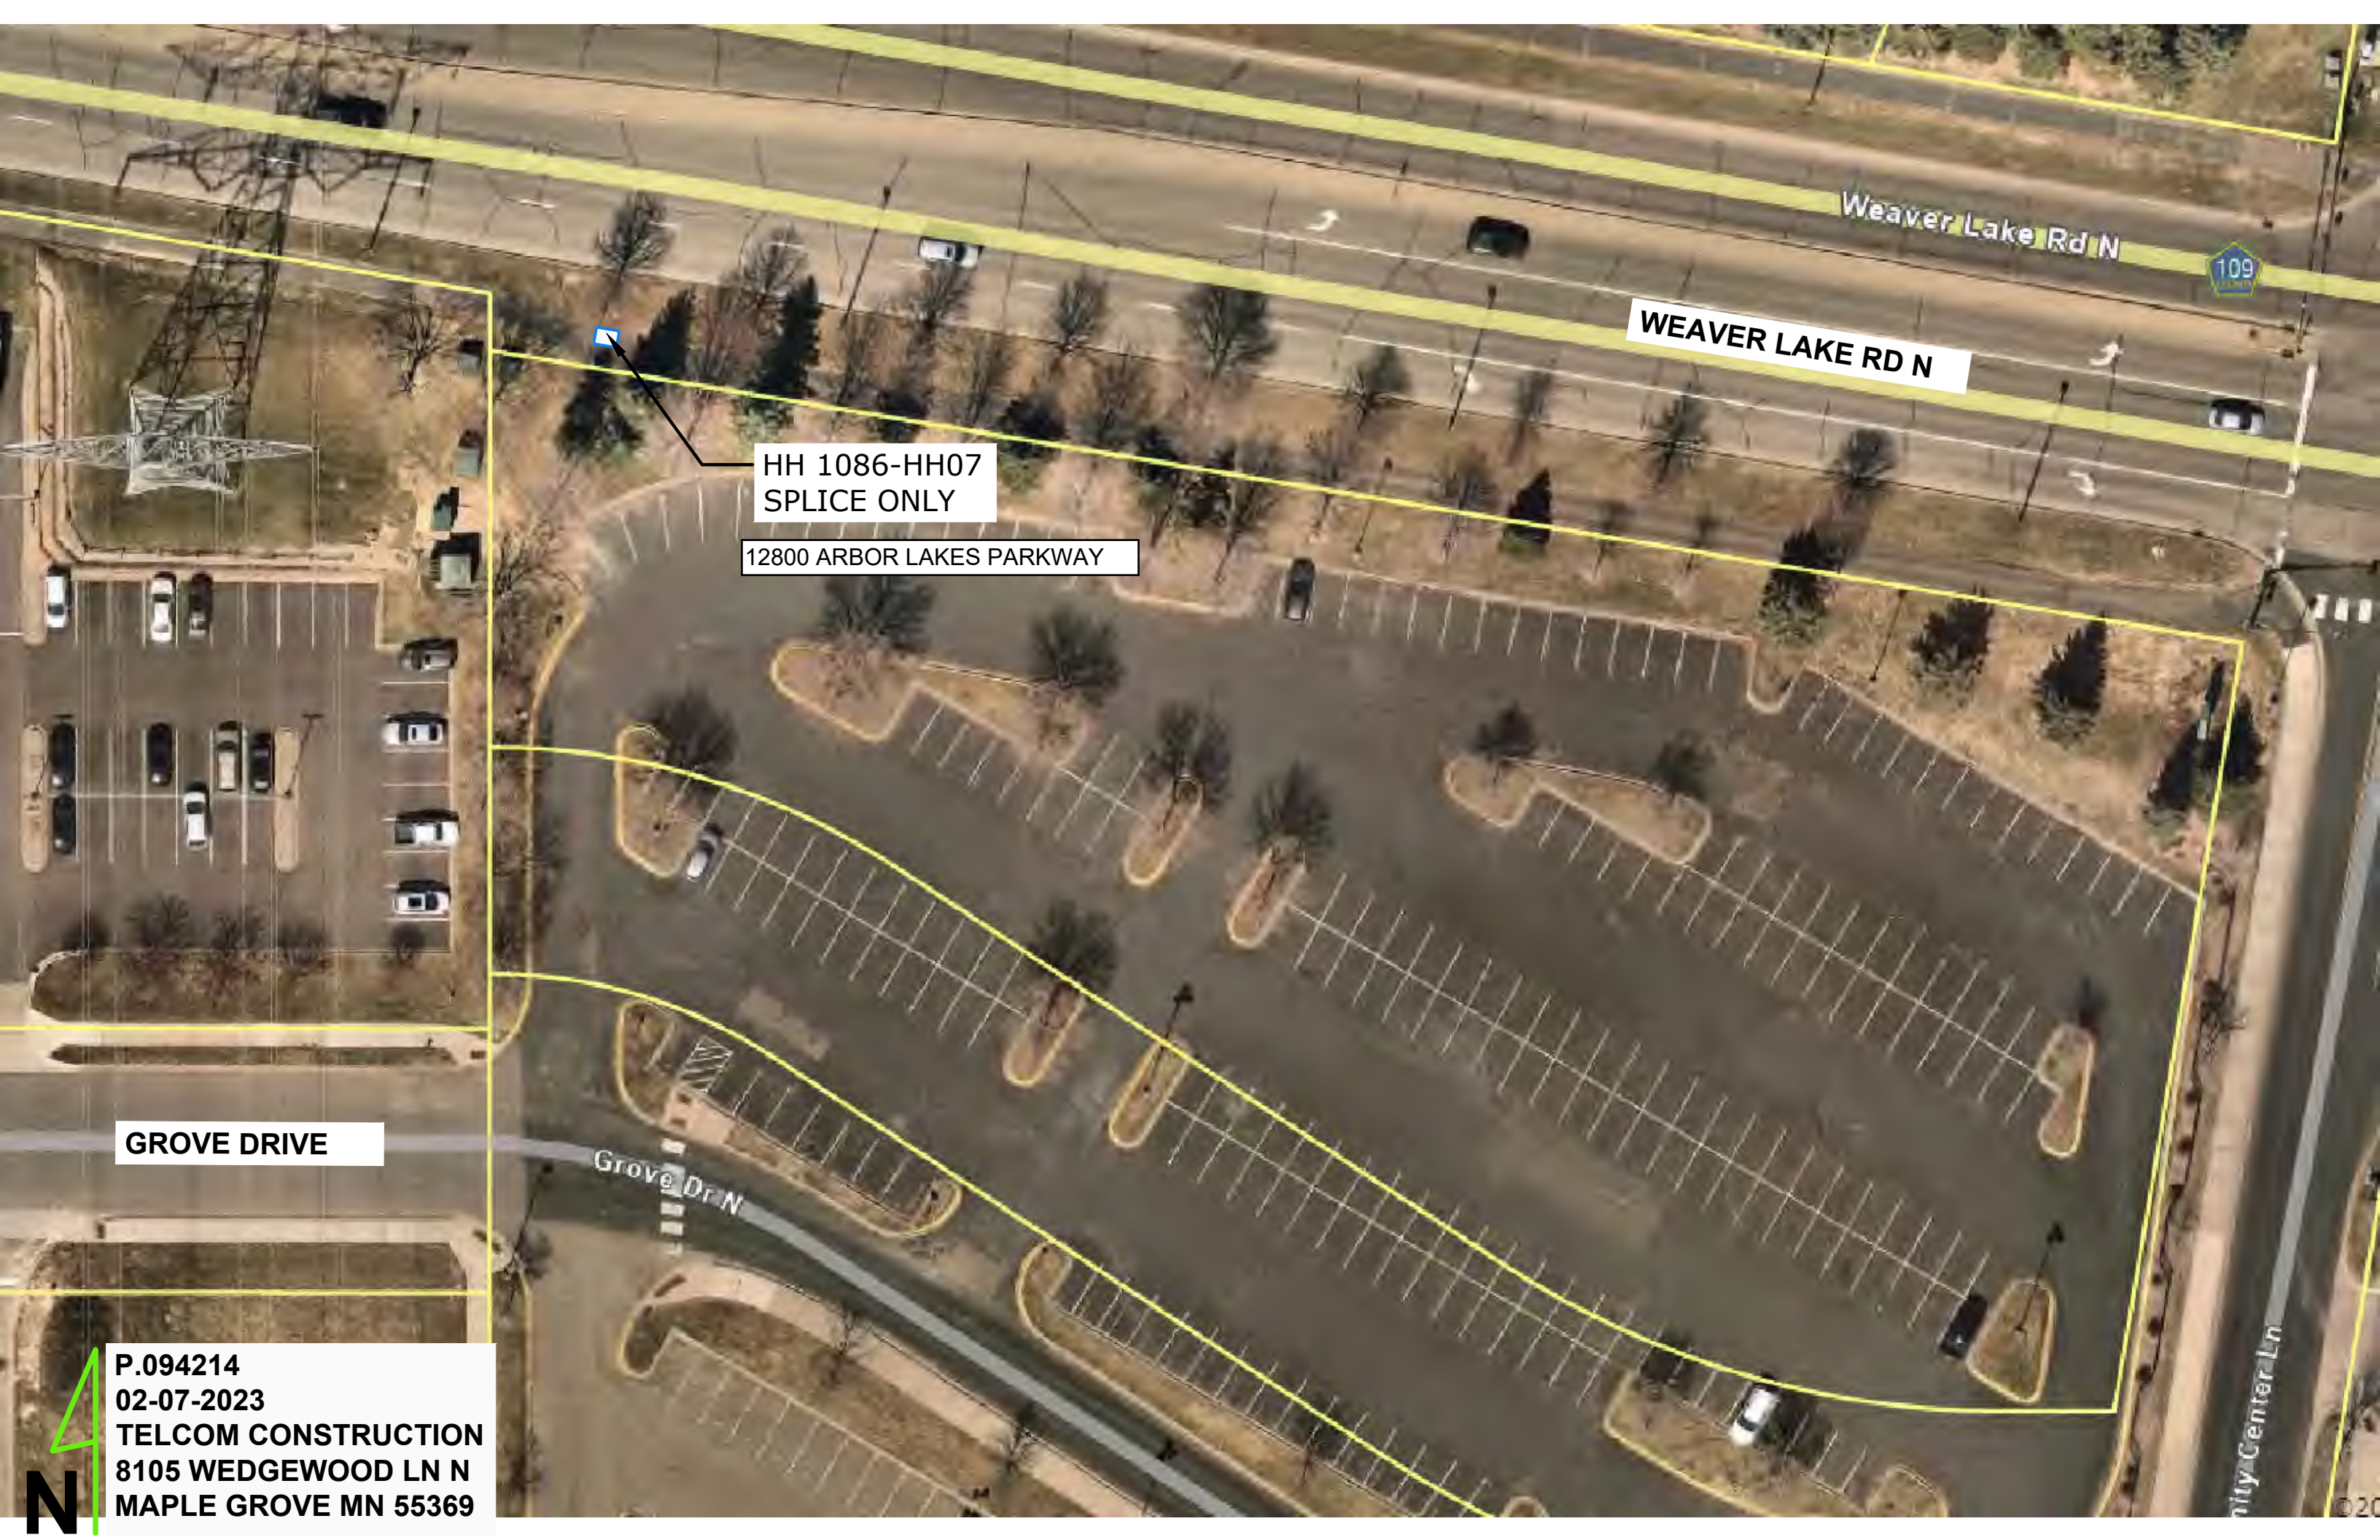

Weaver Lake Rd N

WEAVER LAKE RD N

HH 1086-HH07
SPLICE ONLY

12800 ARBOR LAKES PARKWAY

GROVE DRIVE

Grove Dr N

City Center Ln

P.094214
02-07-2023
TELCOM CONSTRUCTION
8105 WEDGEWOOD LN N
MAPLE GROVE MN 55369