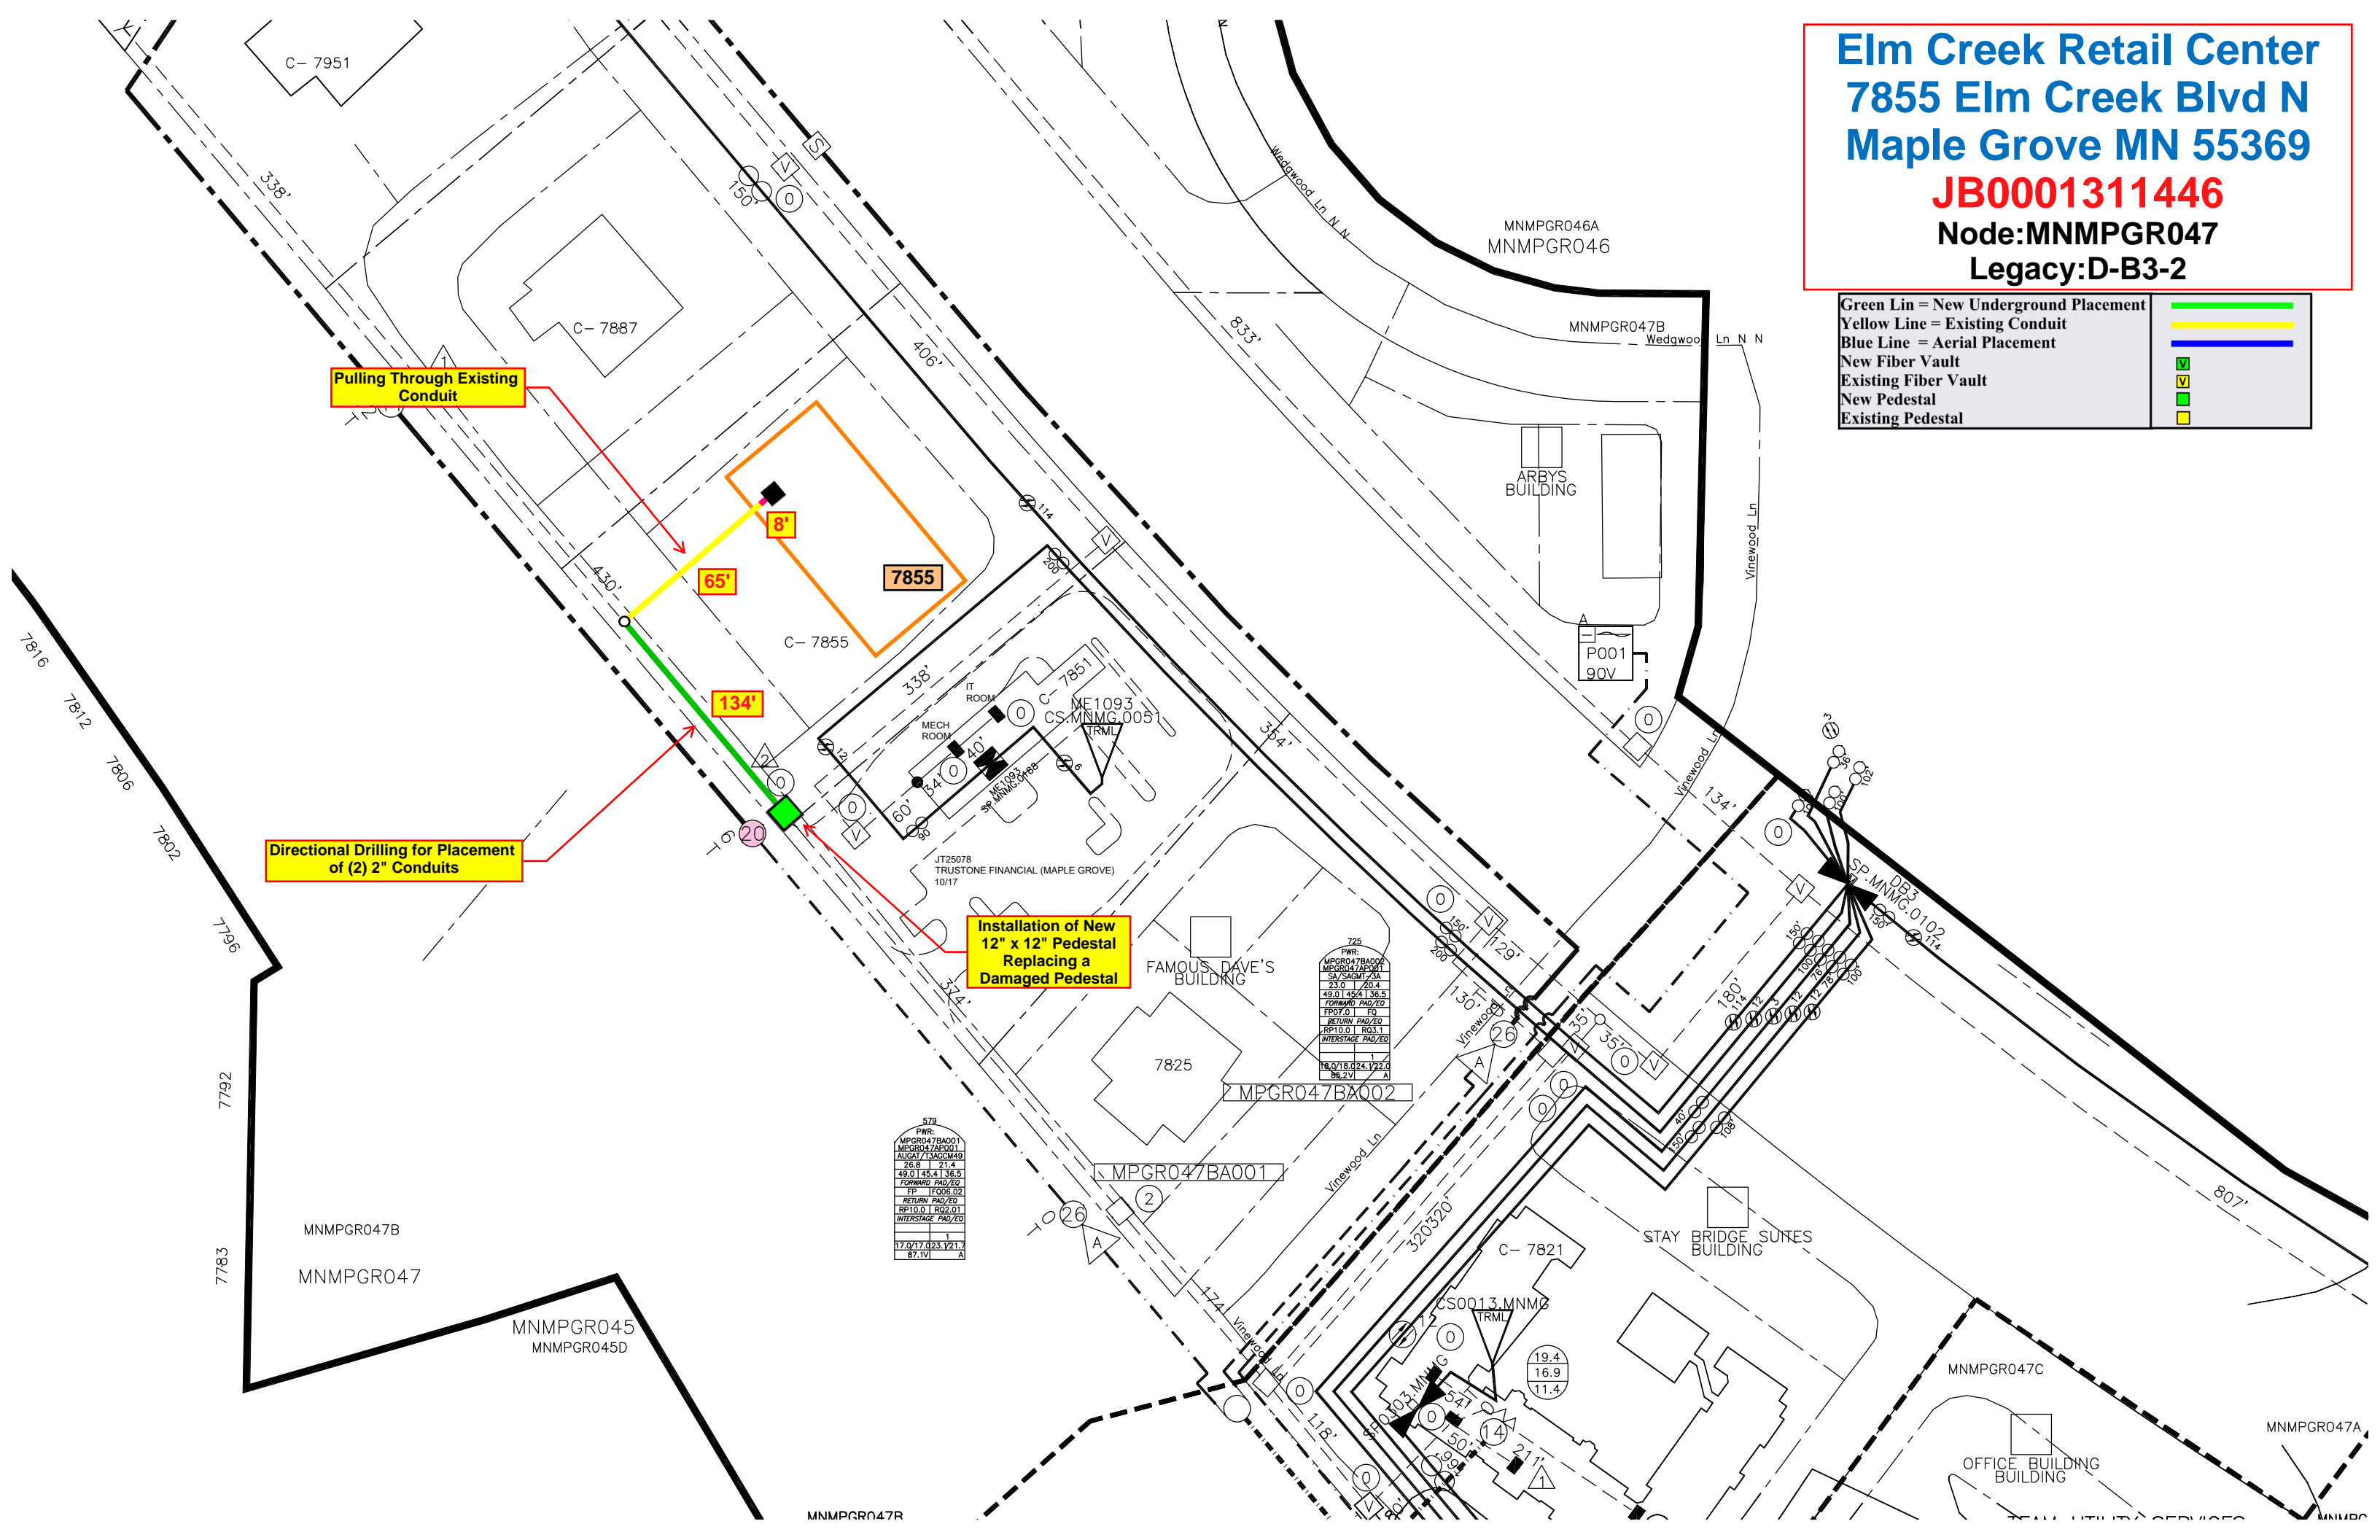

Elm Creek Retail Center
7855 Elm Creek Blvd N
Maple Grove MN 55369
JB0001311446
Node:MNMPGR047
Legacy:D-B3-2

Green Lin = New Underground Placement	
Yellow Line = Existing Conduit	
Blue Line = Aerial Placement	
New Fiber Vault	
Existing Fiber Vault	
New Pedestal	
Existing Pedestal	

Pulling Through Existing Conduit

Directional Drilling for Placement of (2) 2" Conduits

Installation of New 12" x 12" Pedestal Replacing a Damaged Pedestal

19.4
16.9
11.4