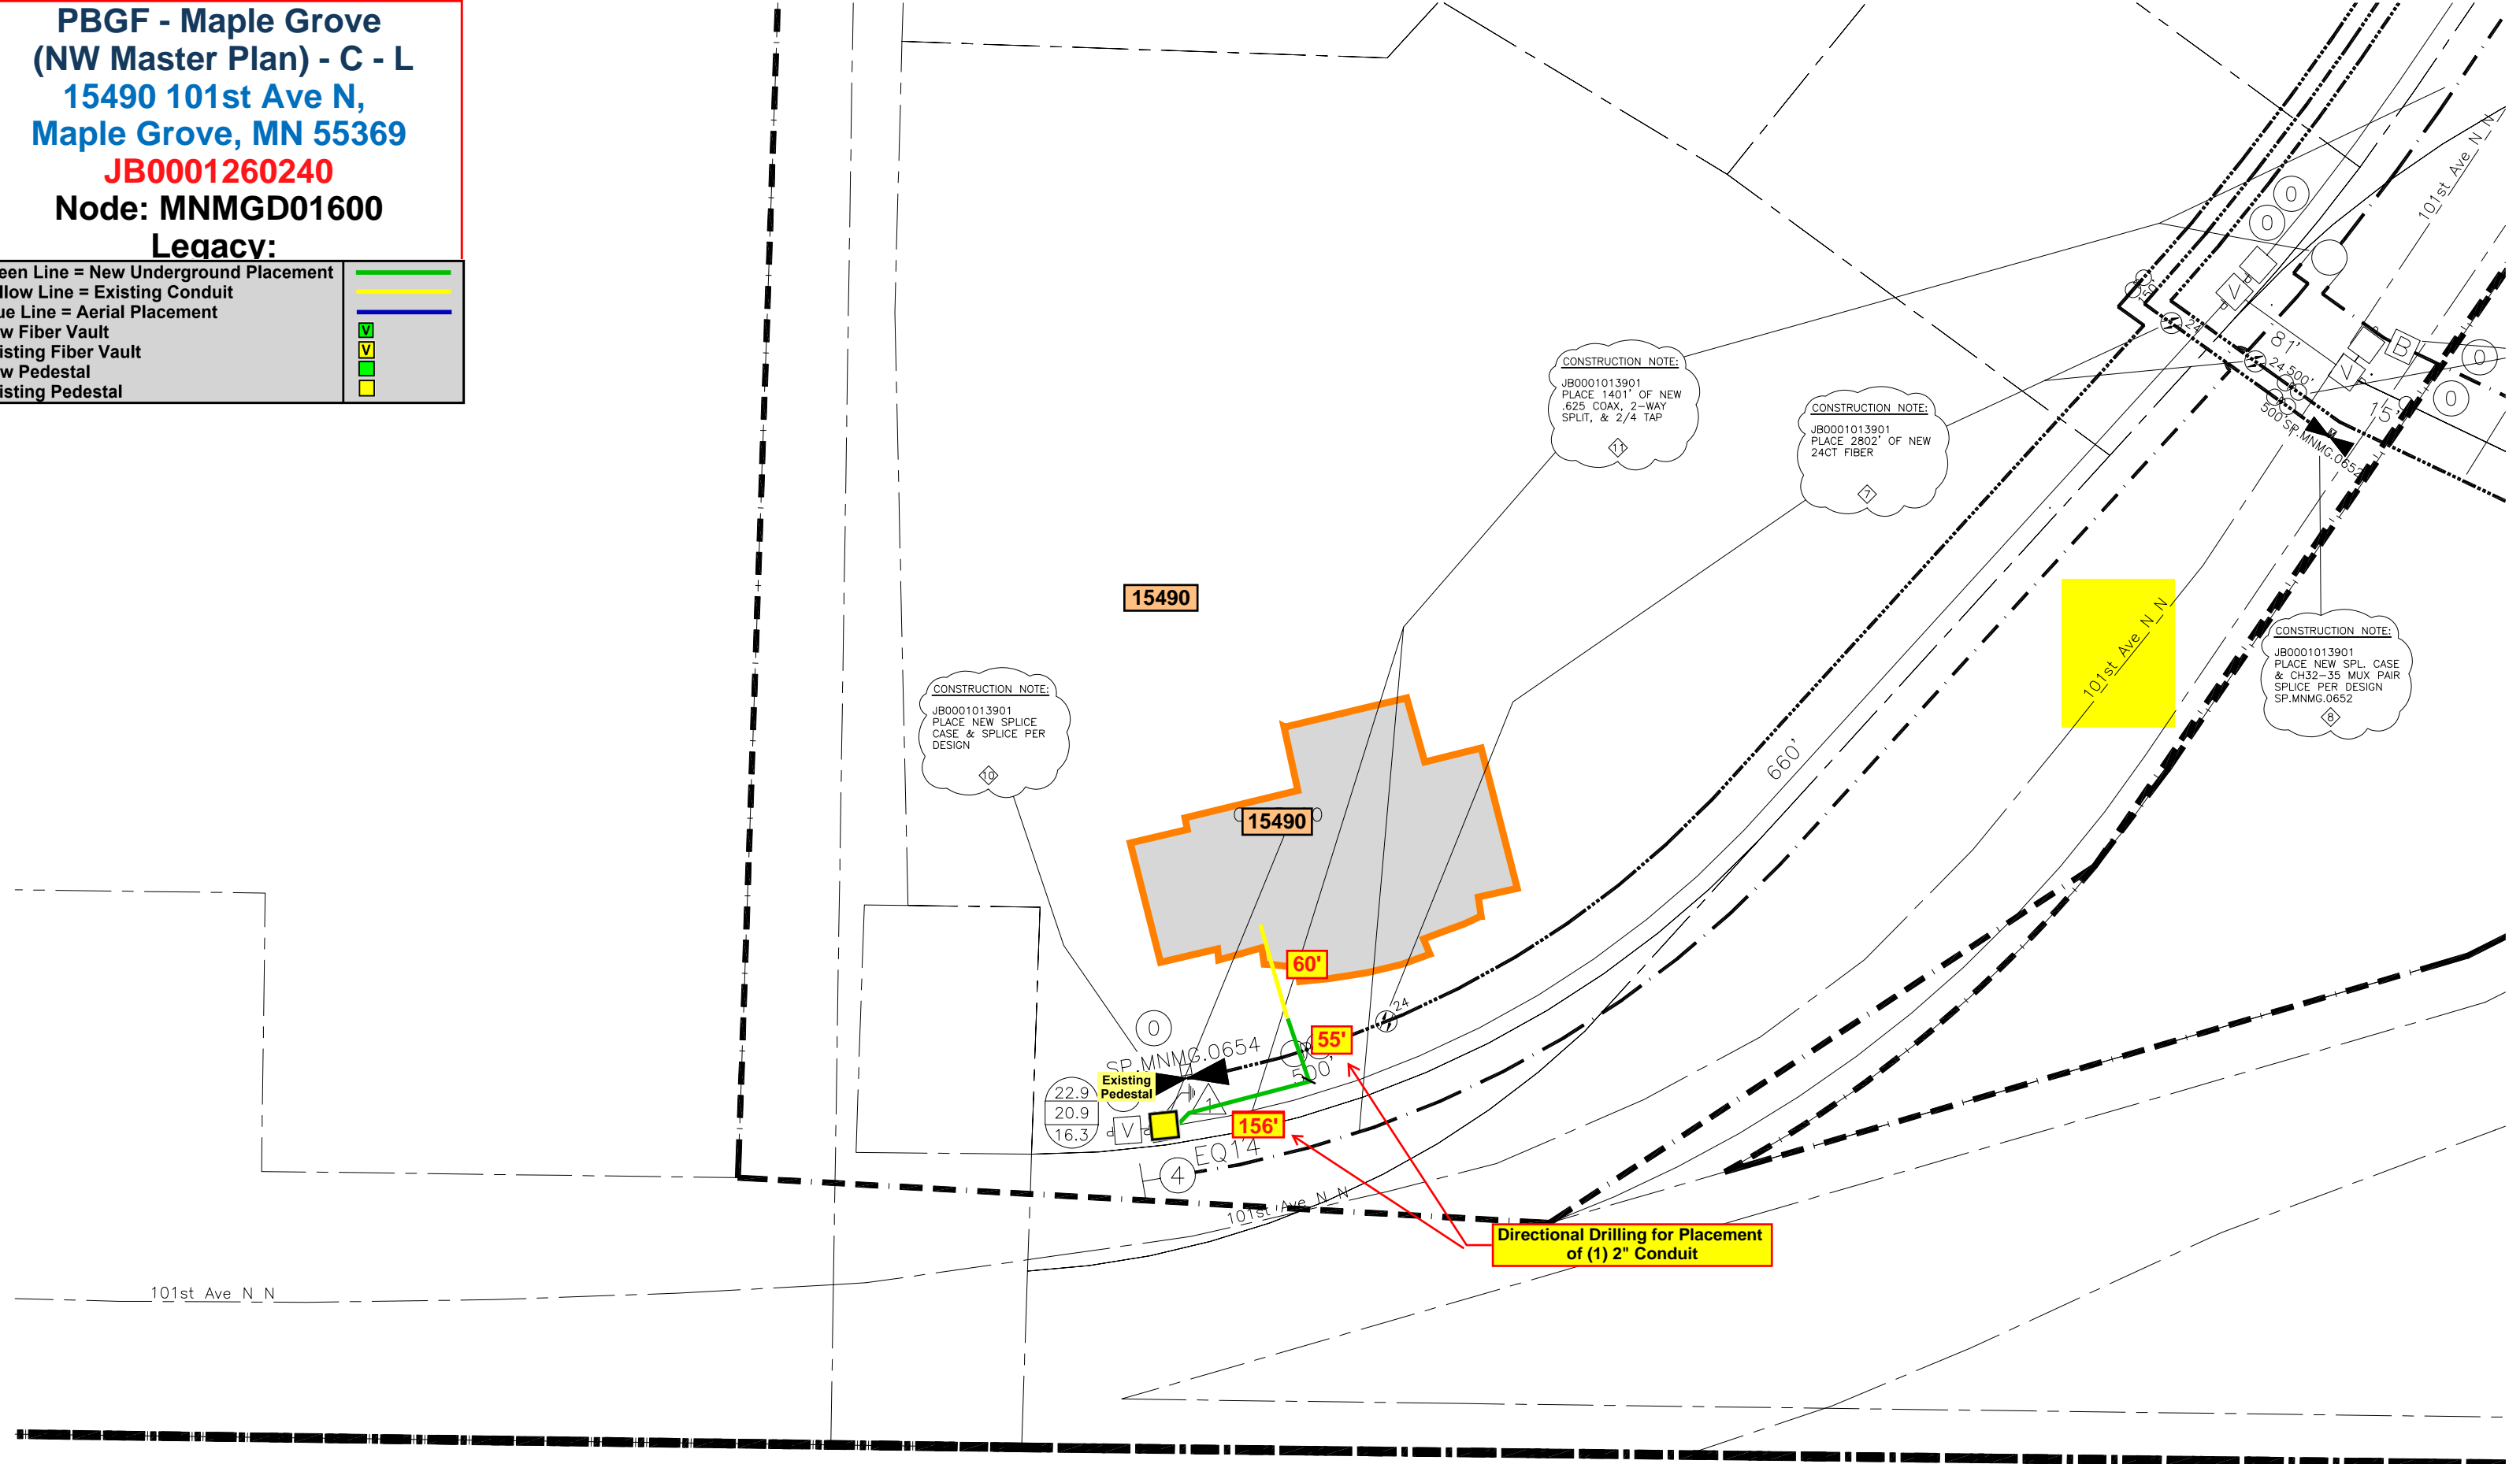

**PBGF - Maple Grove
(NW Master Plan) - C - L**
**15490 101st Ave N,
 Maple Grove, MN 55369**
JB0001260240
Node: MNMGD01600

Legacy:

Green Line = New Underground Placement	
Yellow Line = Existing Conduit	
Blue Line = Aerial Placement	
New Fiber Vault	
Existing Fiber Vault	
New Pedestal	
Existing Pedestal	

Rev

Date

Description