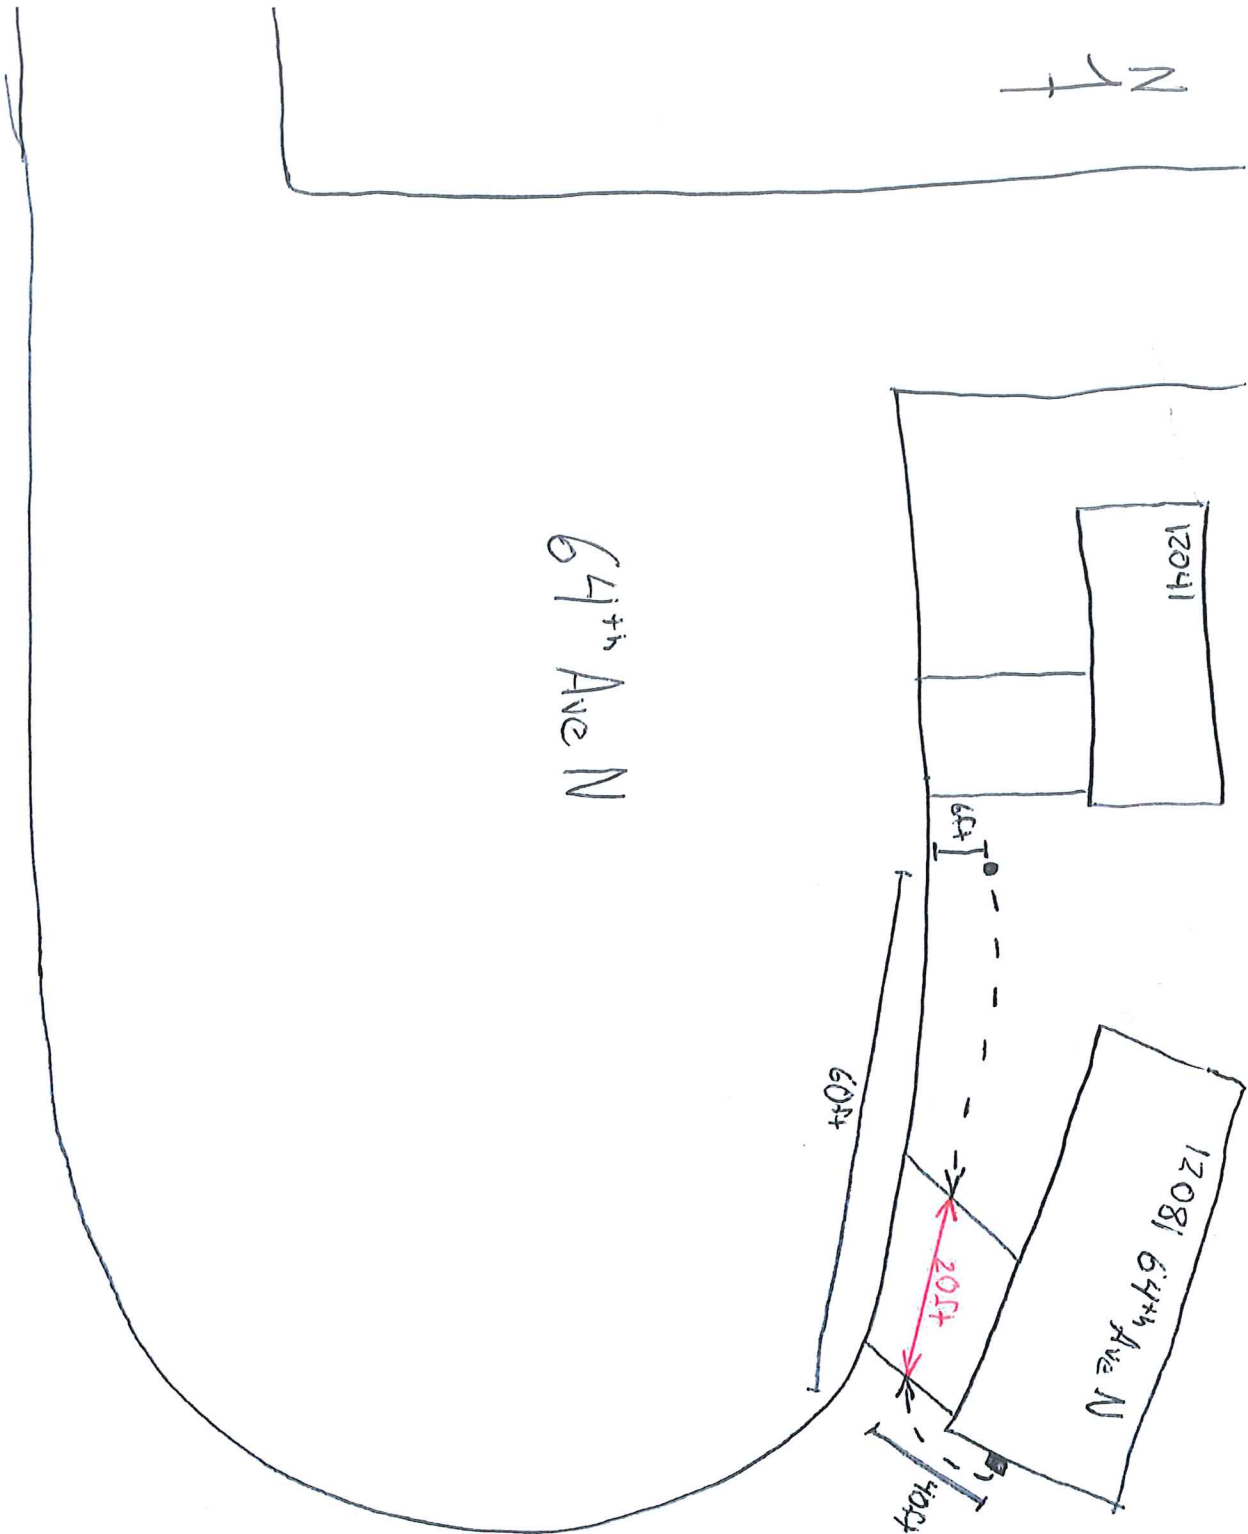

N

64th Ave N

12041

12081 64th Ave N

DWB 20ft

60ft in ROW

Red 6ft from curb
ROW to hbx 40ft

12081 64th Ave N

Maple Grove