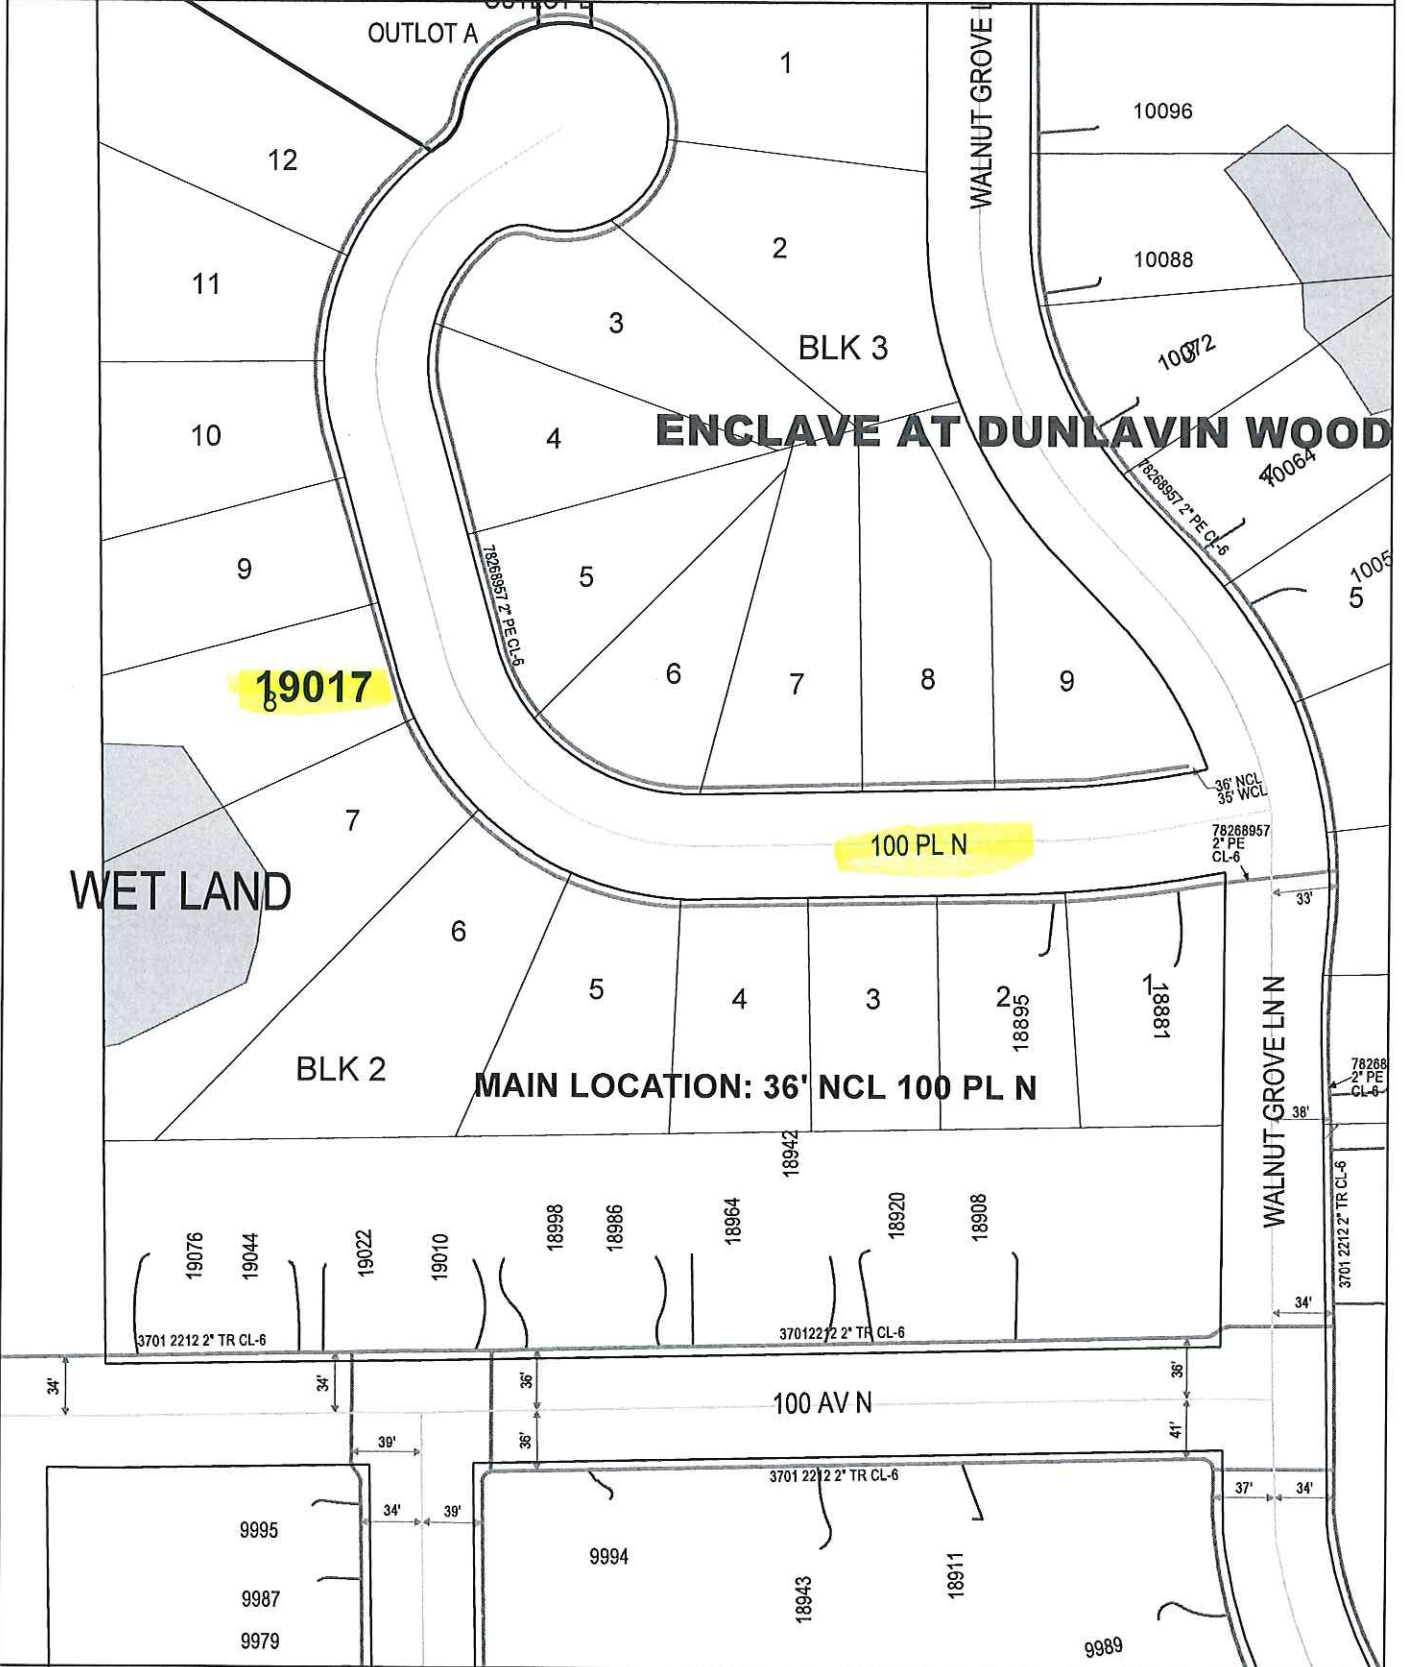

GENERAL LOCATION ONLY. DO NOT USE TO LOCATE FOR EXCAVATION. CALL 1-800-252-1166 FOR ONSITE LOCATIONS AND STAKING.

WET LAND

# ENCLAVE AT DUNLAVIN WOOD

19017

100 PL N

MAIN LOCATION: 36' NCL 100 PL N

Plotted by: i221749  
Plot Date: 2/22/2017

19017 100TH PL N  
MAPLE GROVE

Scale: 1" : 100'  
CenterPoint Energy 