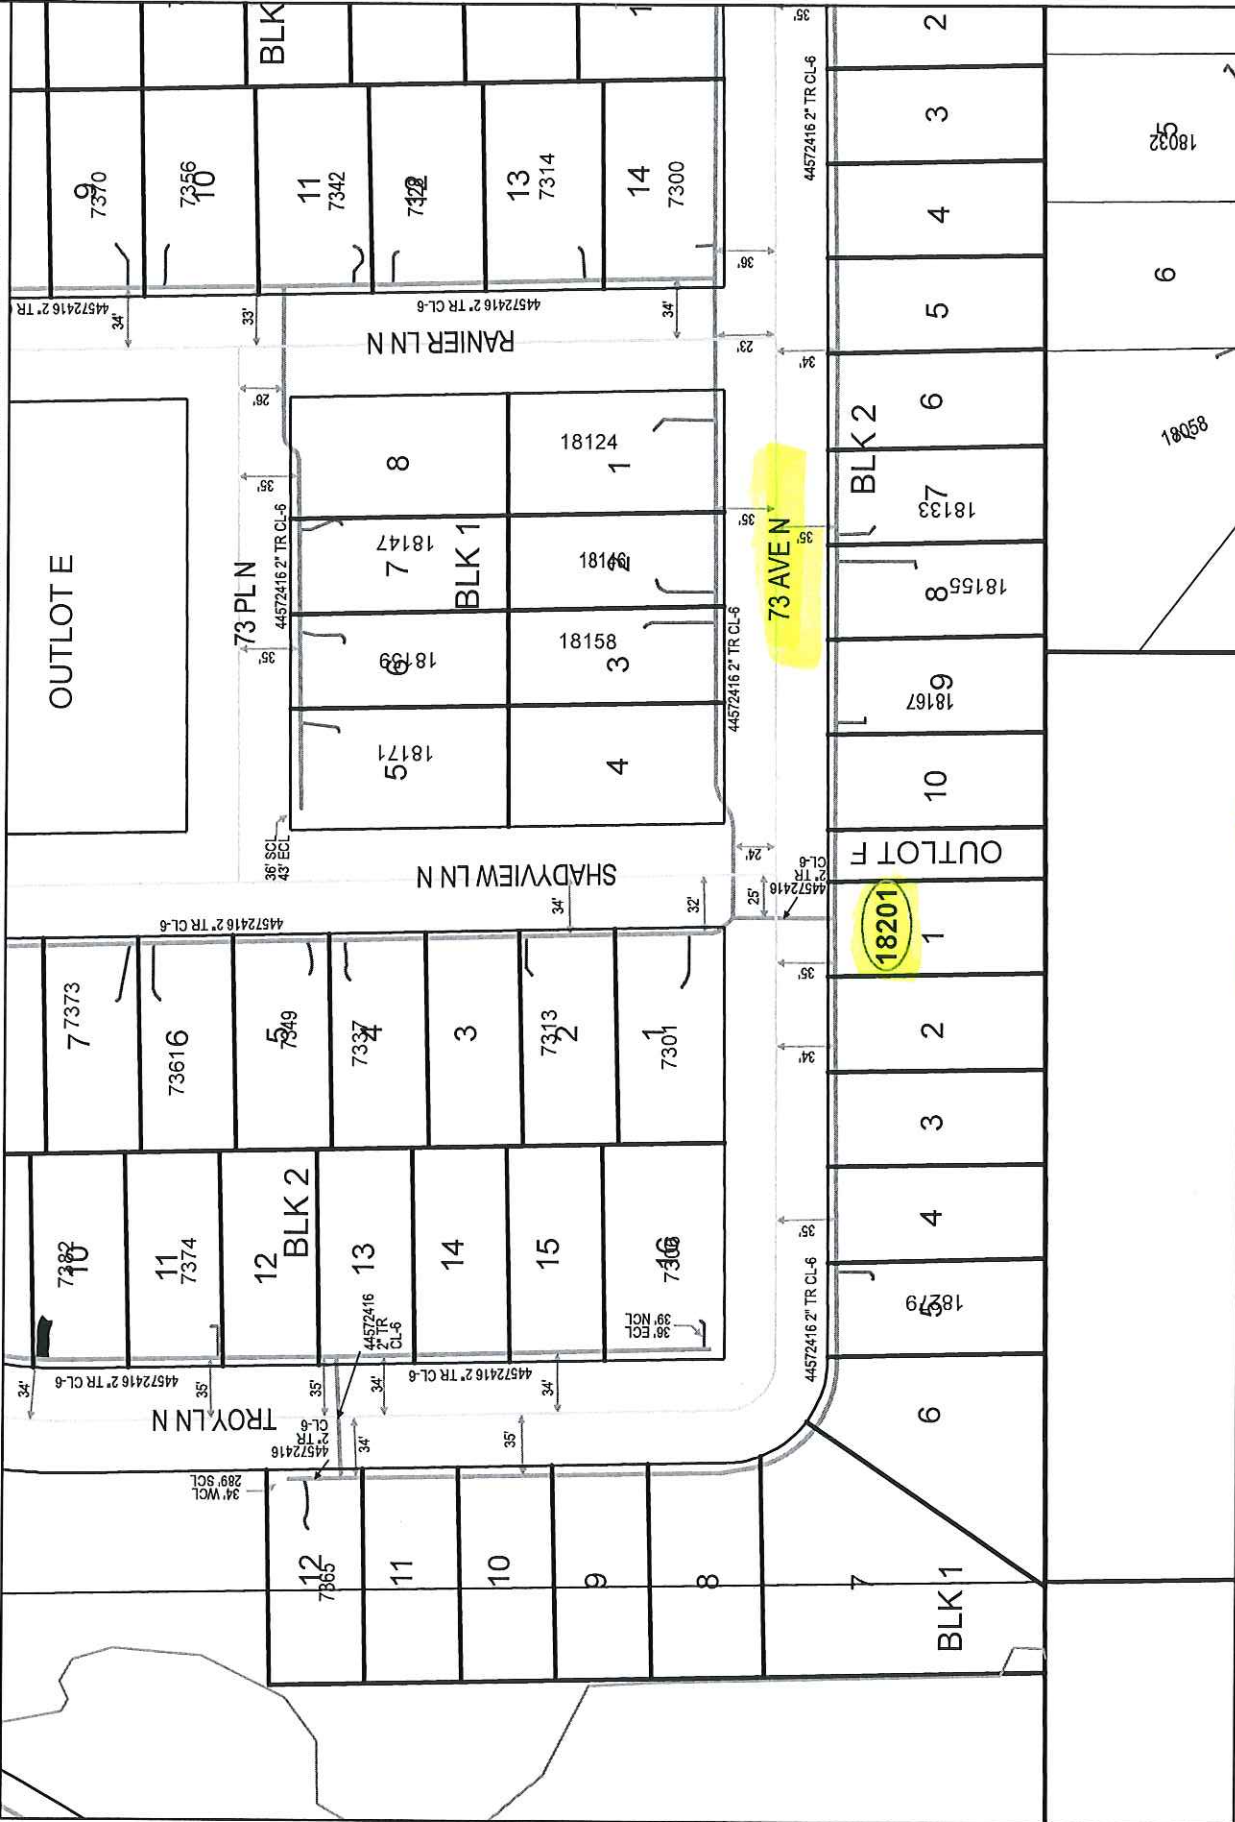

GENERAL LOCATION ONLY. DO NOT USE TO LOCATE FOR EXCAVATION. CALL 1-800-252-1166 FOR ONSITE LOCATIONS AND STAKING.

Plotted by: i225675
Plot Date: 2/21/2017

18201 73 AVE N
MAPLE GROVE

Scale: 1" = 100'
CenterPoint Energy North