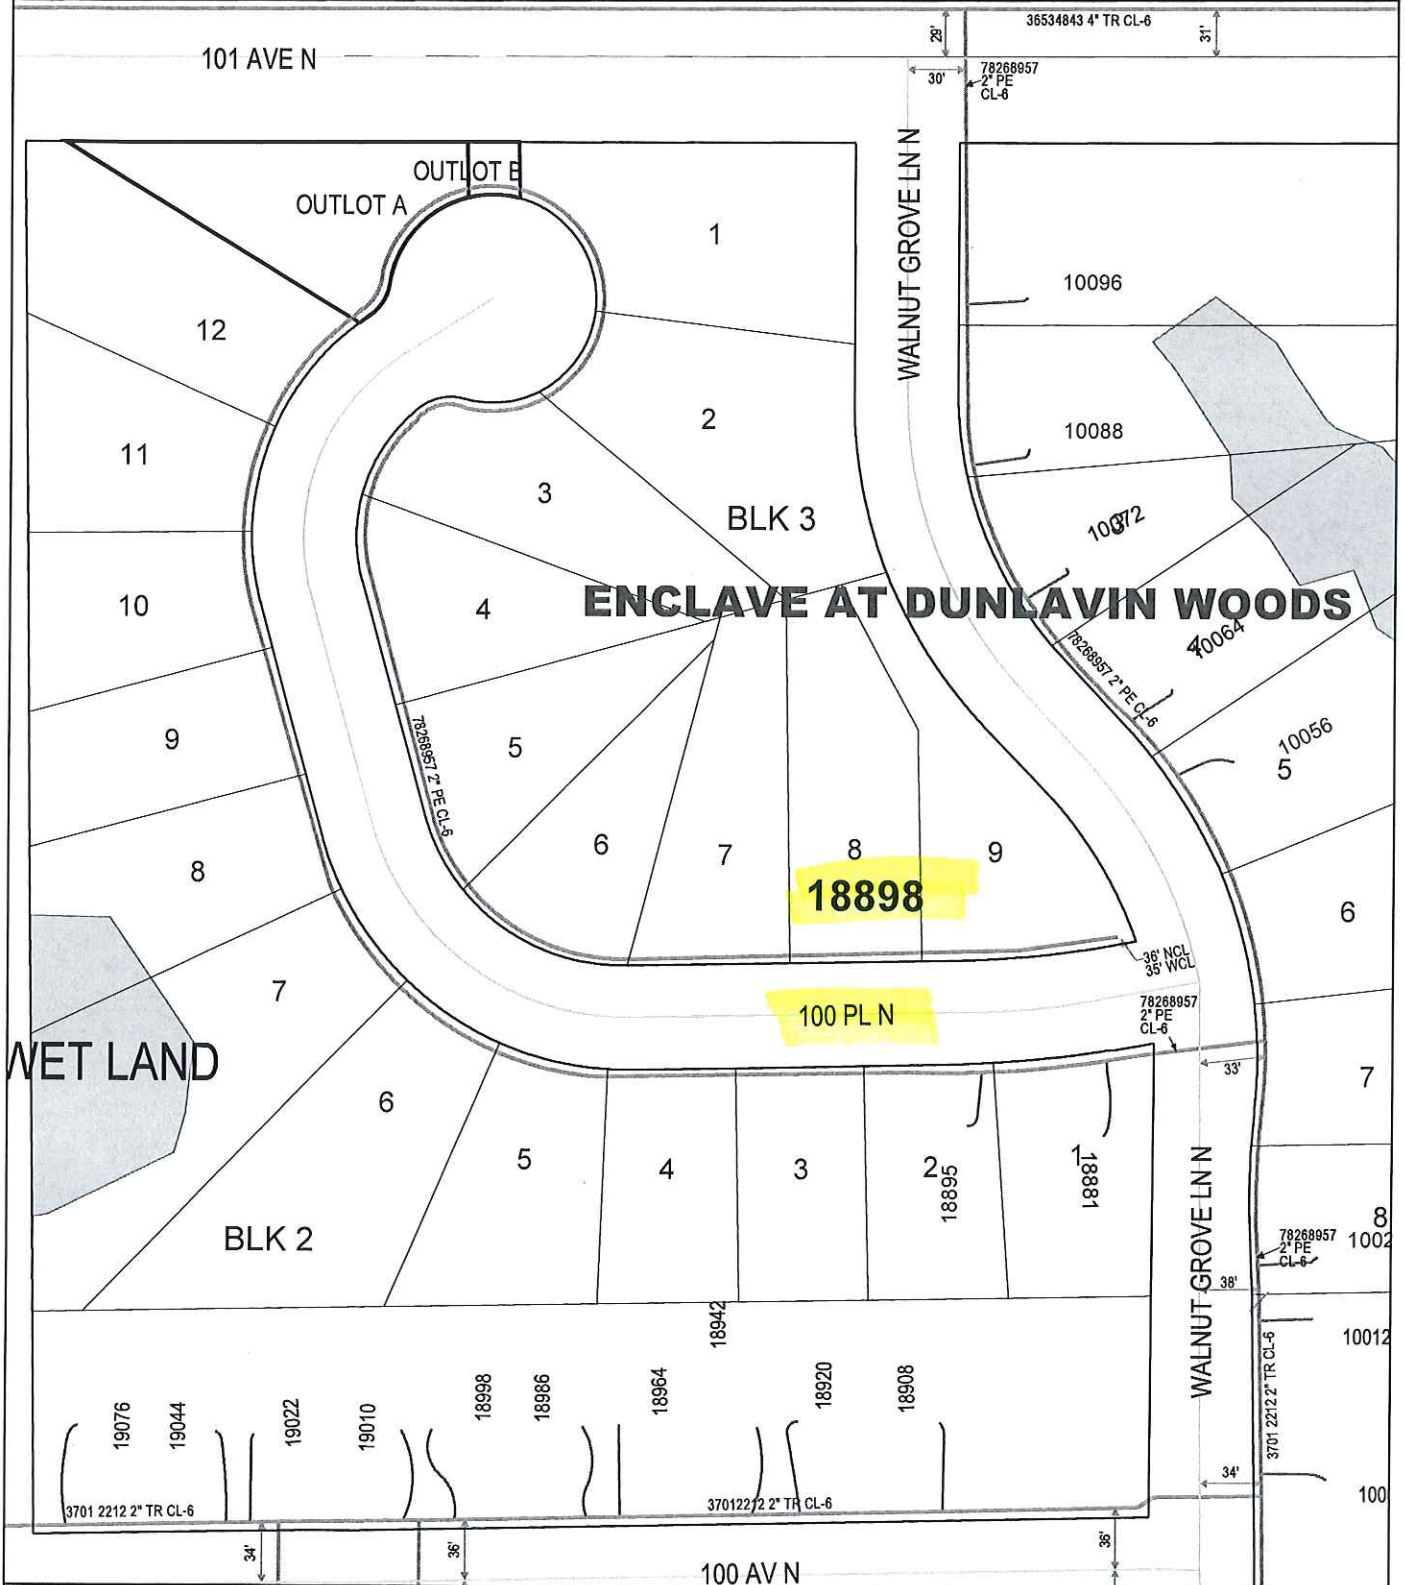

GENERAL LOCATION ONLY. DO NOT USE TO LOCATE FOR EXCAVATION. CALL 1-800-252-1166 FOR ONSITE LOCATIONS AND STAKING.

Plotted by: i221749
Plot Date: 2/20/2017

18898 100TH PL N
MAPLE GROVE

Scale: 1" : 100'
CenterPoint Energy
North