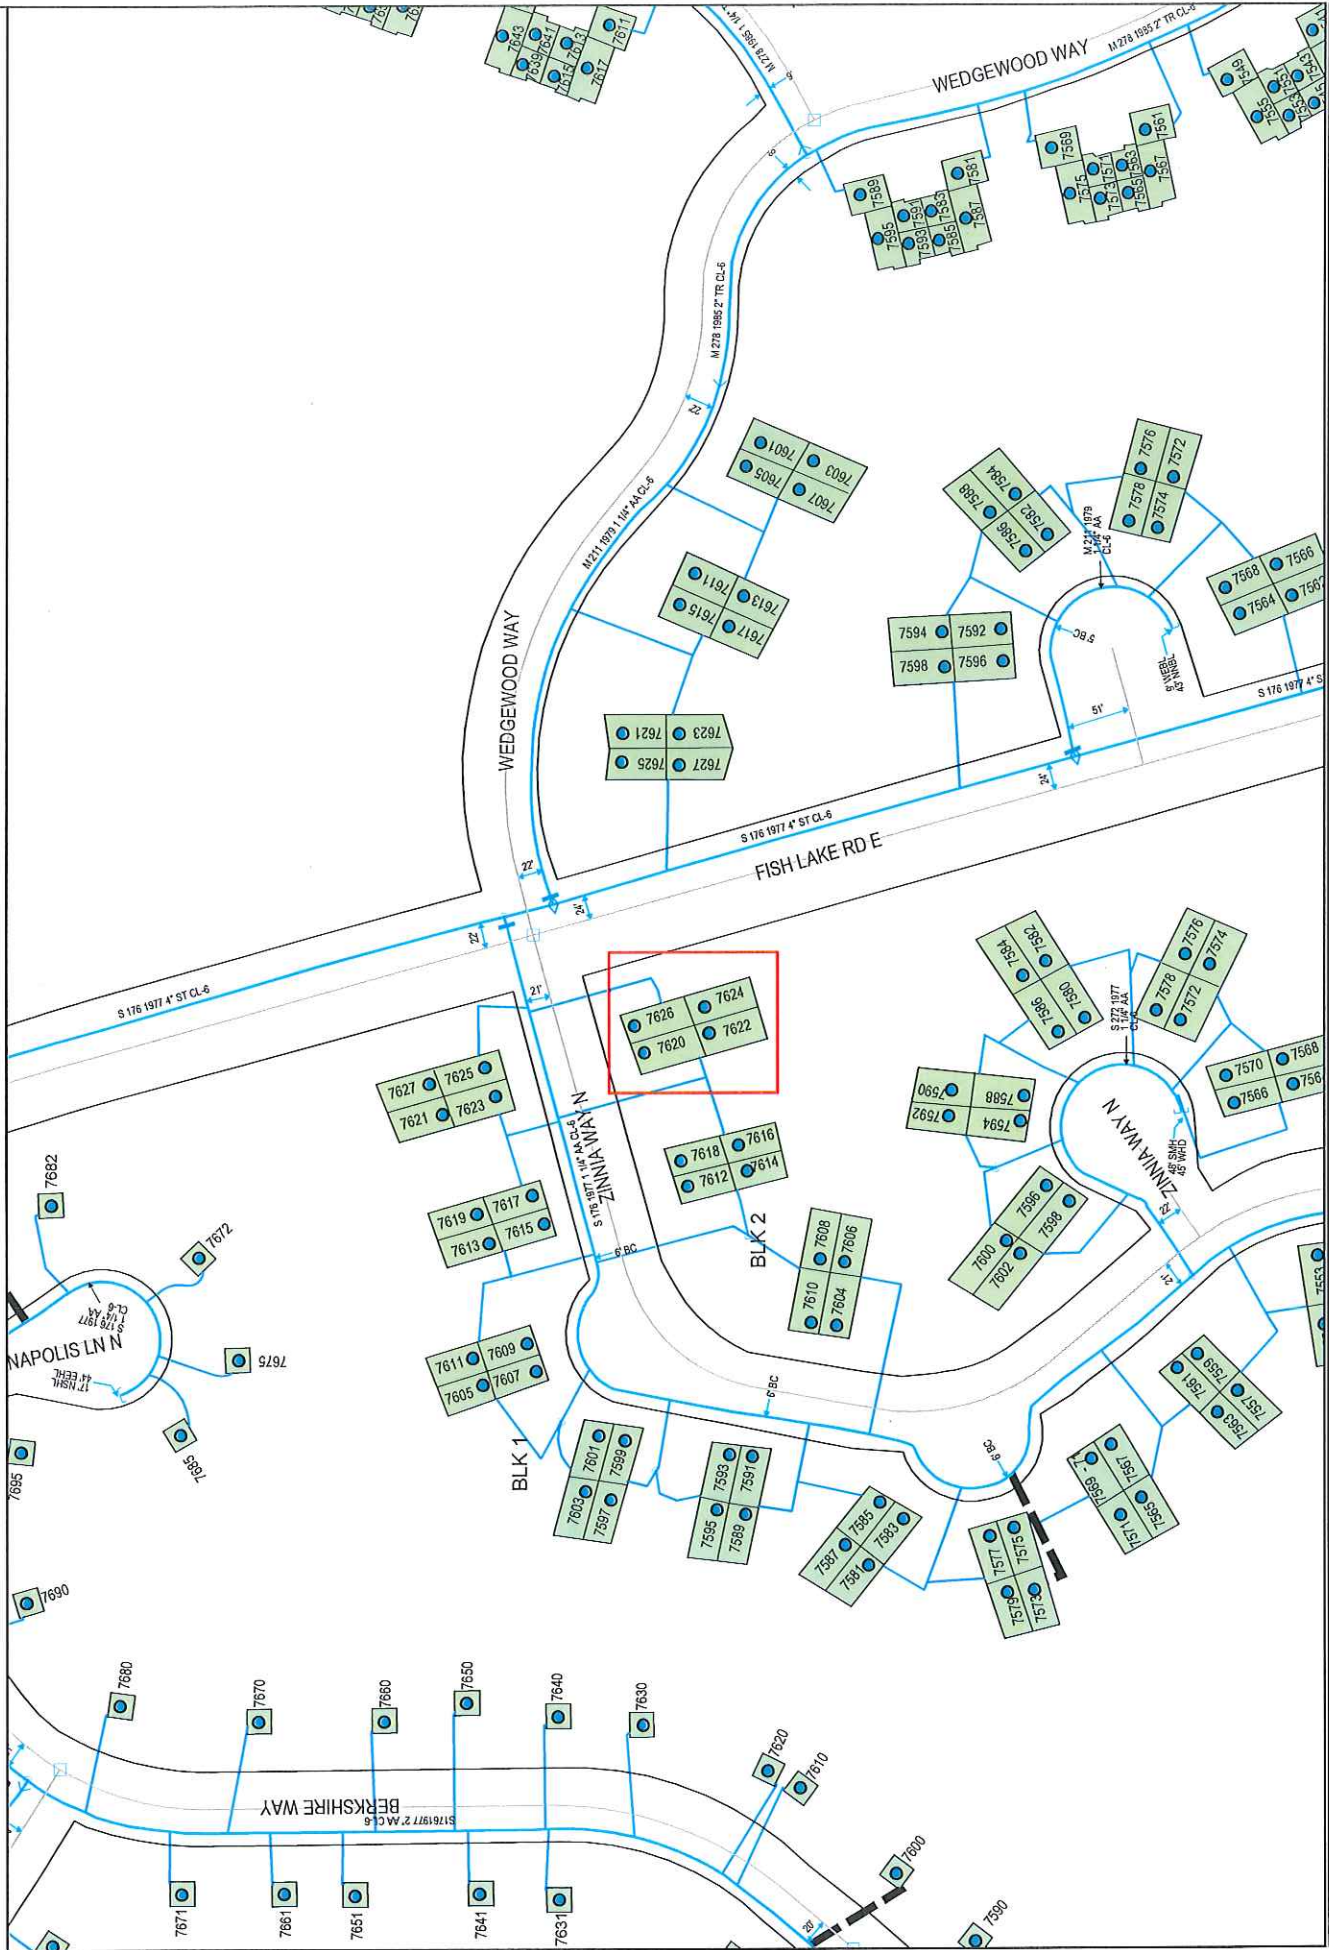

GENERAL LOCATION ONLY. DO NOT USE TO LOCATE FOR EXCAVATION. CALL 1-800-252-1166 FOR ONSITE LOCATIONS AND STAKING.

Plotted by: i221537

Plot Date: 4/14/2022

7624 ZINNIA WAY, MAPLE GROVE

LPO PROJECT

Scale: 1" = 150'