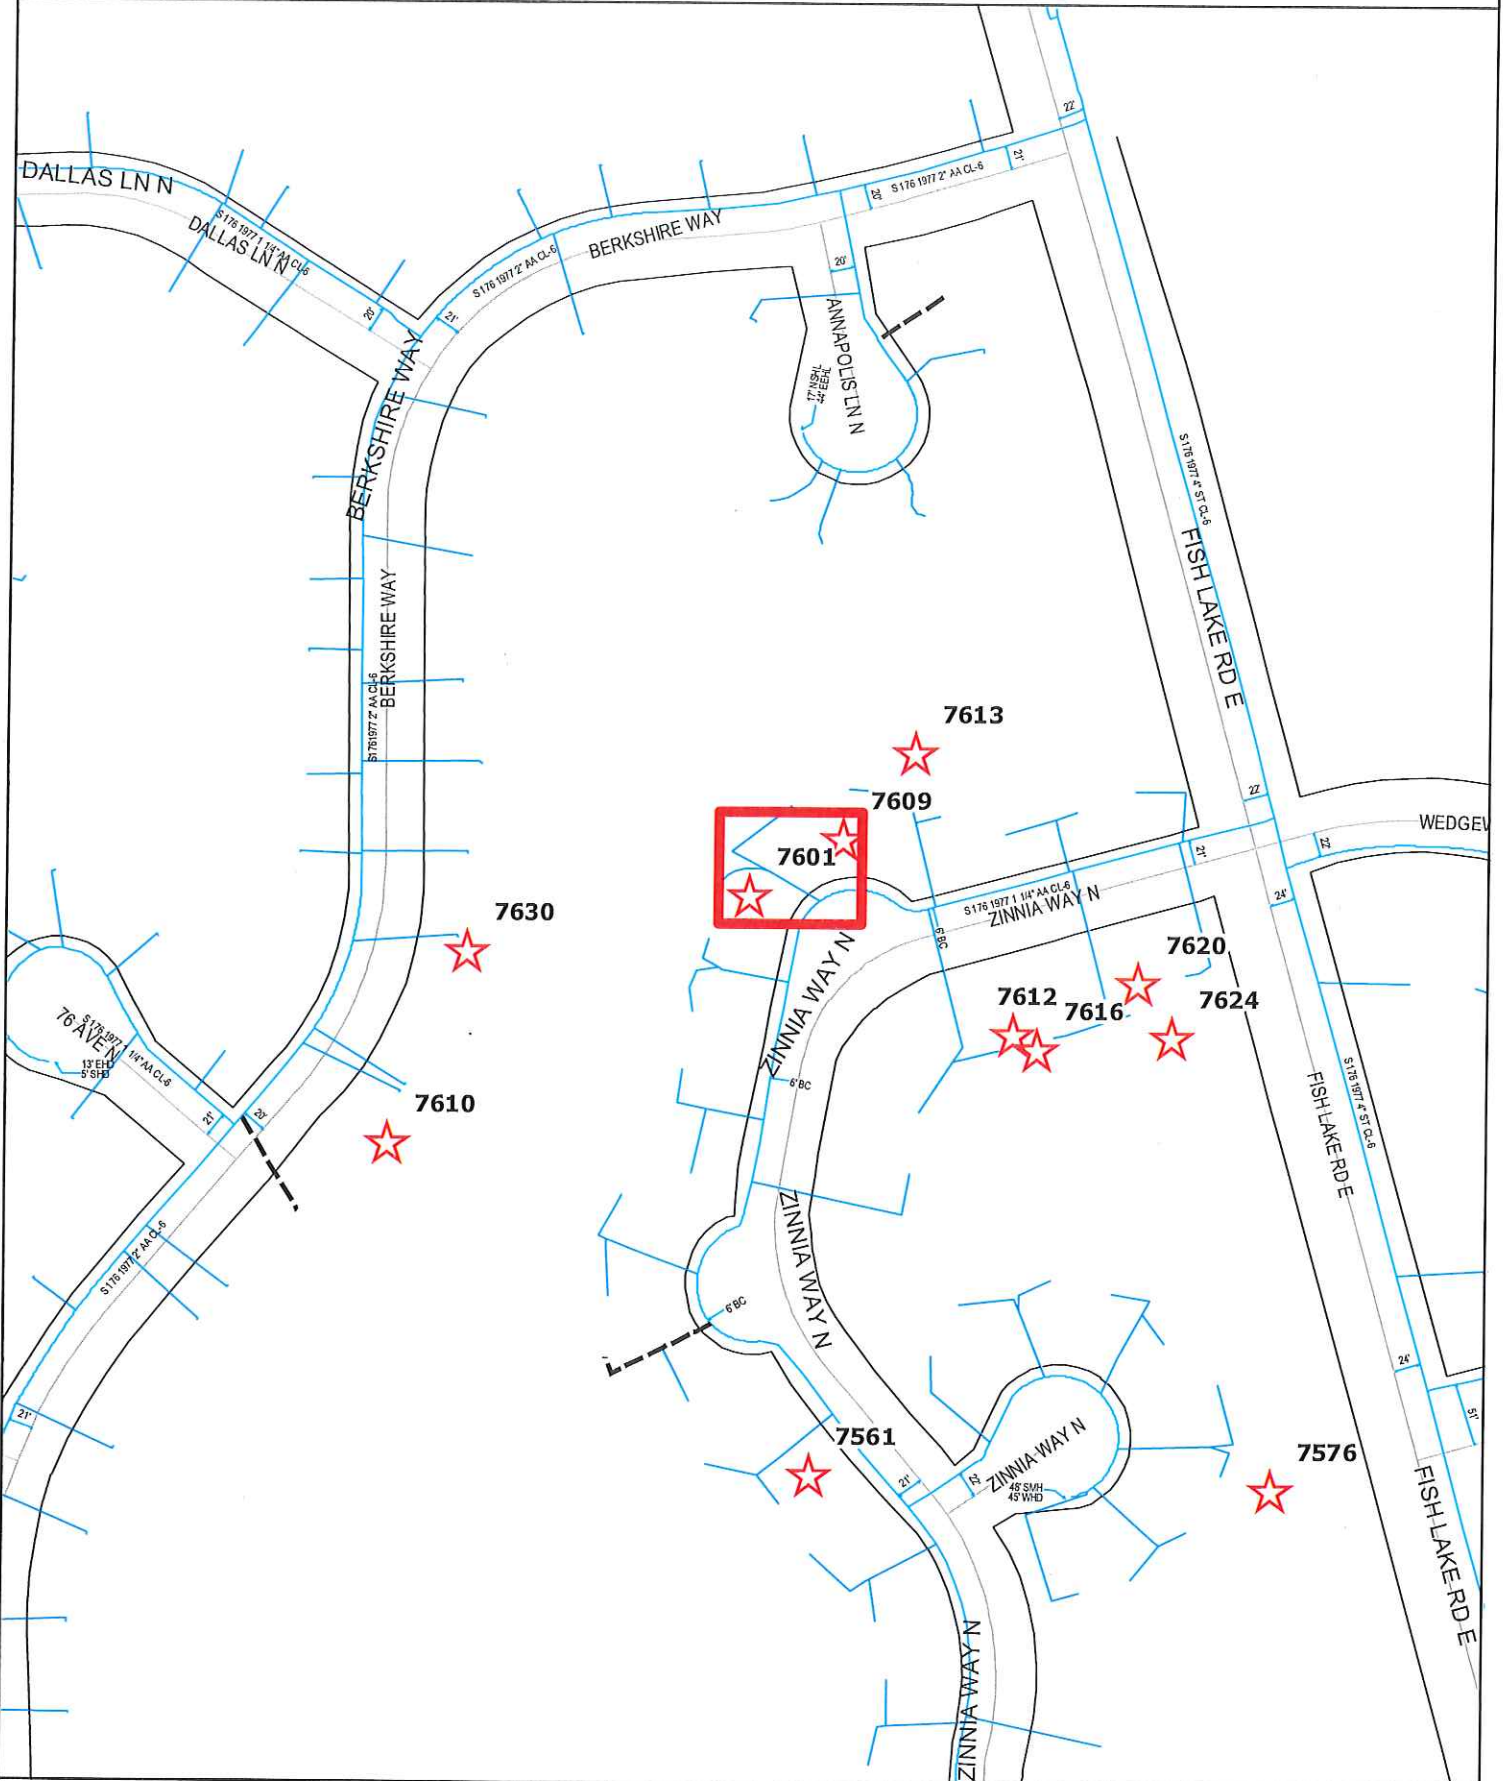

GENERAL LOCATION ONLY. DO NOT USE TO LOCATE FOR EXCAVATION. CALL 1-800-252-1166 FOR ONSITE LOCATIONS AND STAKING.

MAPLE GROVE - 7601 ZINNIA WAY, MAPLE GROVE - LPO PROJECT

Scale: 1" : 150'