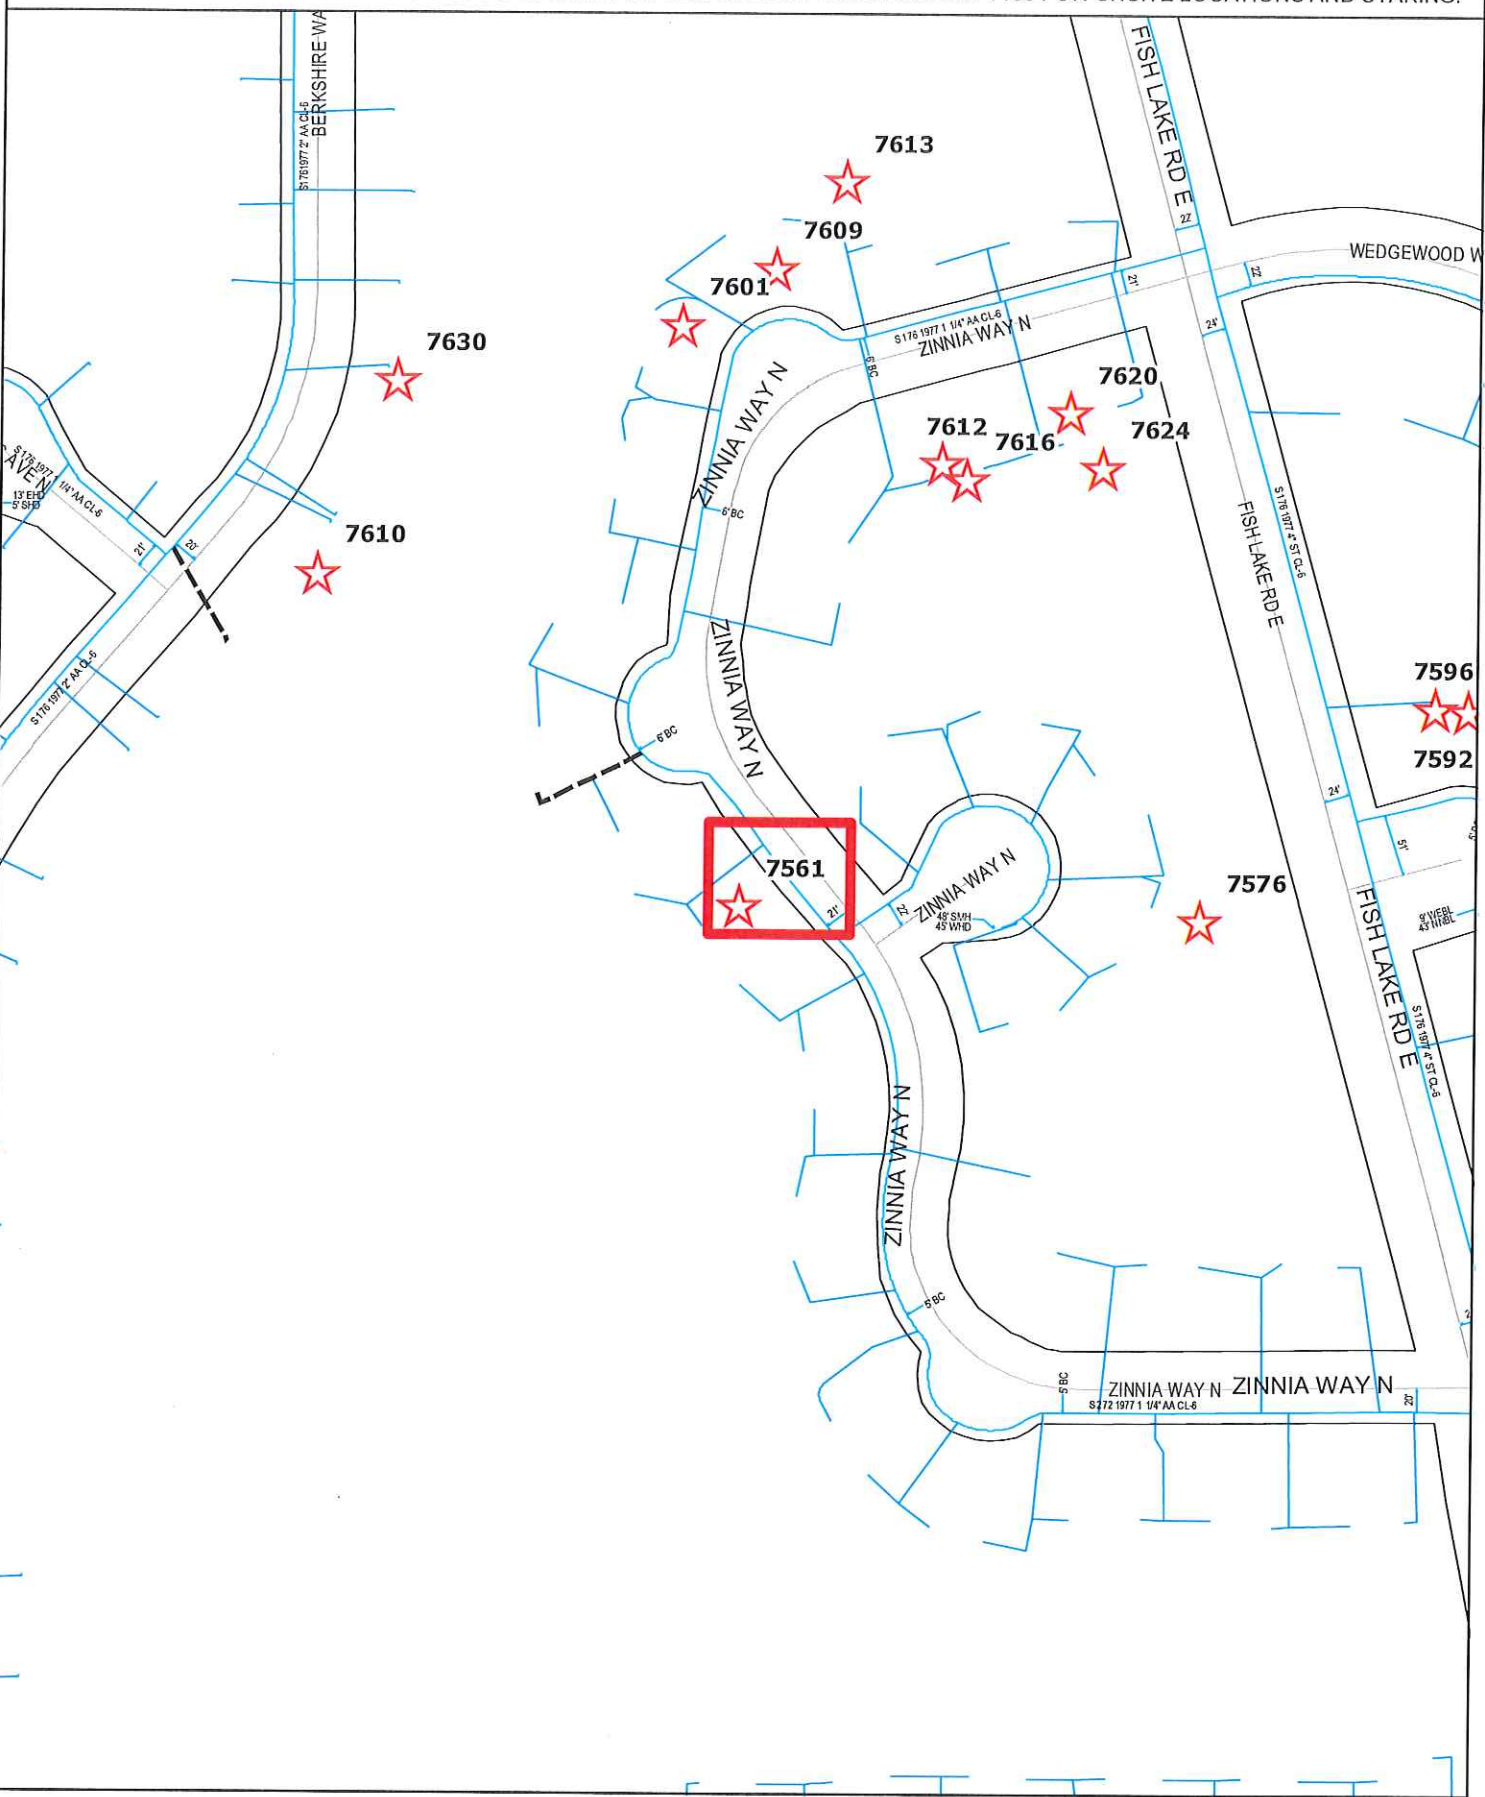

GENERAL LOCATION ONLY. DO NOT USE TO LOCATE FOR EXCAVATION. CALL 1-800-252-1166 FOR ONSITE LOCATIONS AND STAKING.

MAPLE GROVE - 7561 ZINNIA WAY, MAPLE GROVE - LPO PROJECT