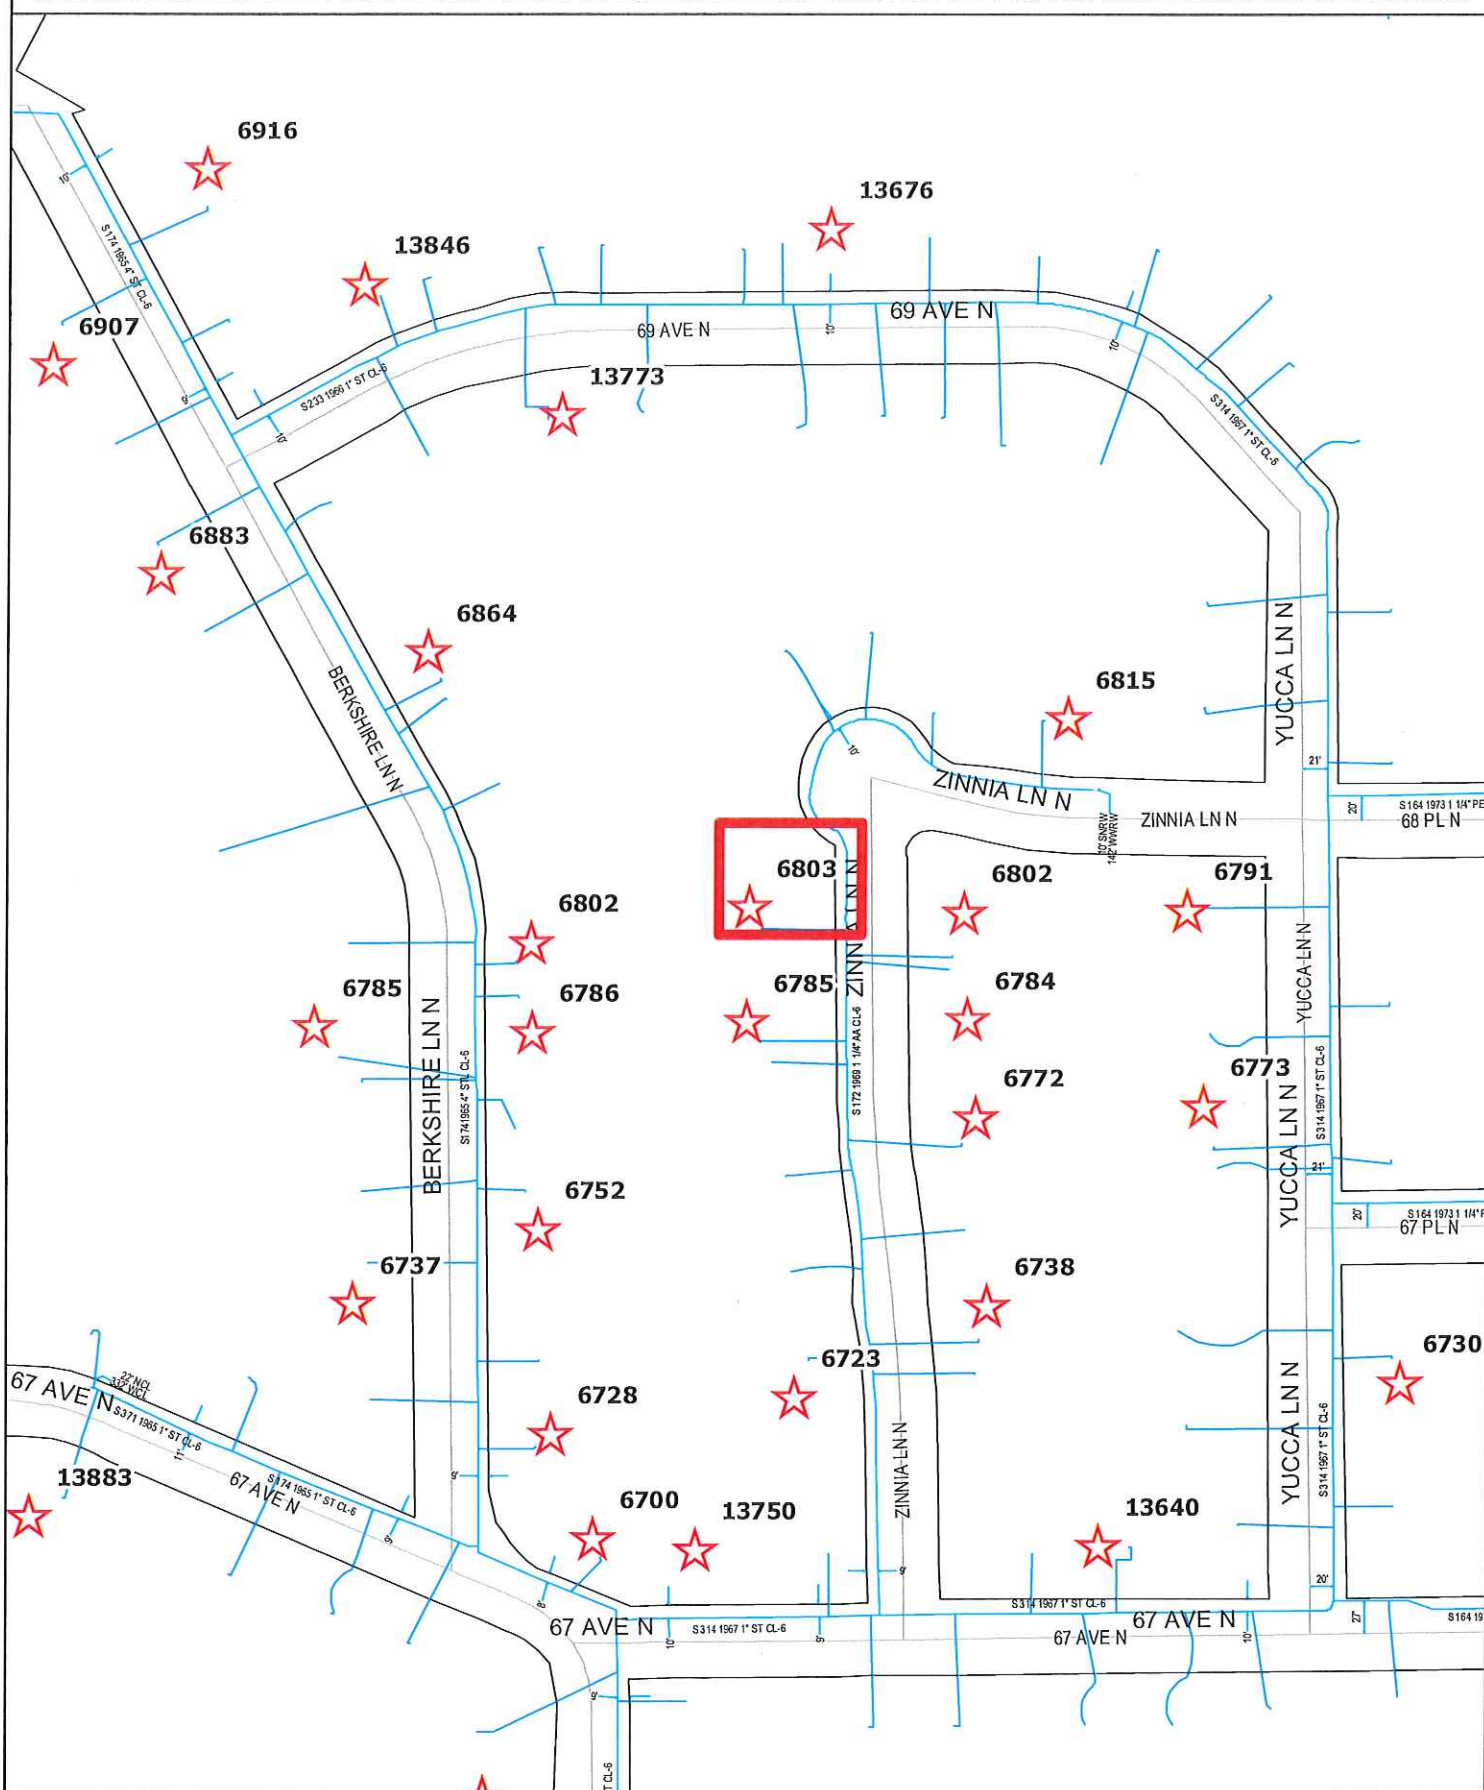

GENERAL LOCATION ONLY. DO NOT USE TO LOCATE FOR EXCAVATION. CALL 1-800-252-1166 FOR ONSITE LOCATIONS AND STAKING.

MAPLE GROVE - 6803 ZINNIA LN NO, MAPLE GROVE - LPO PROJECT