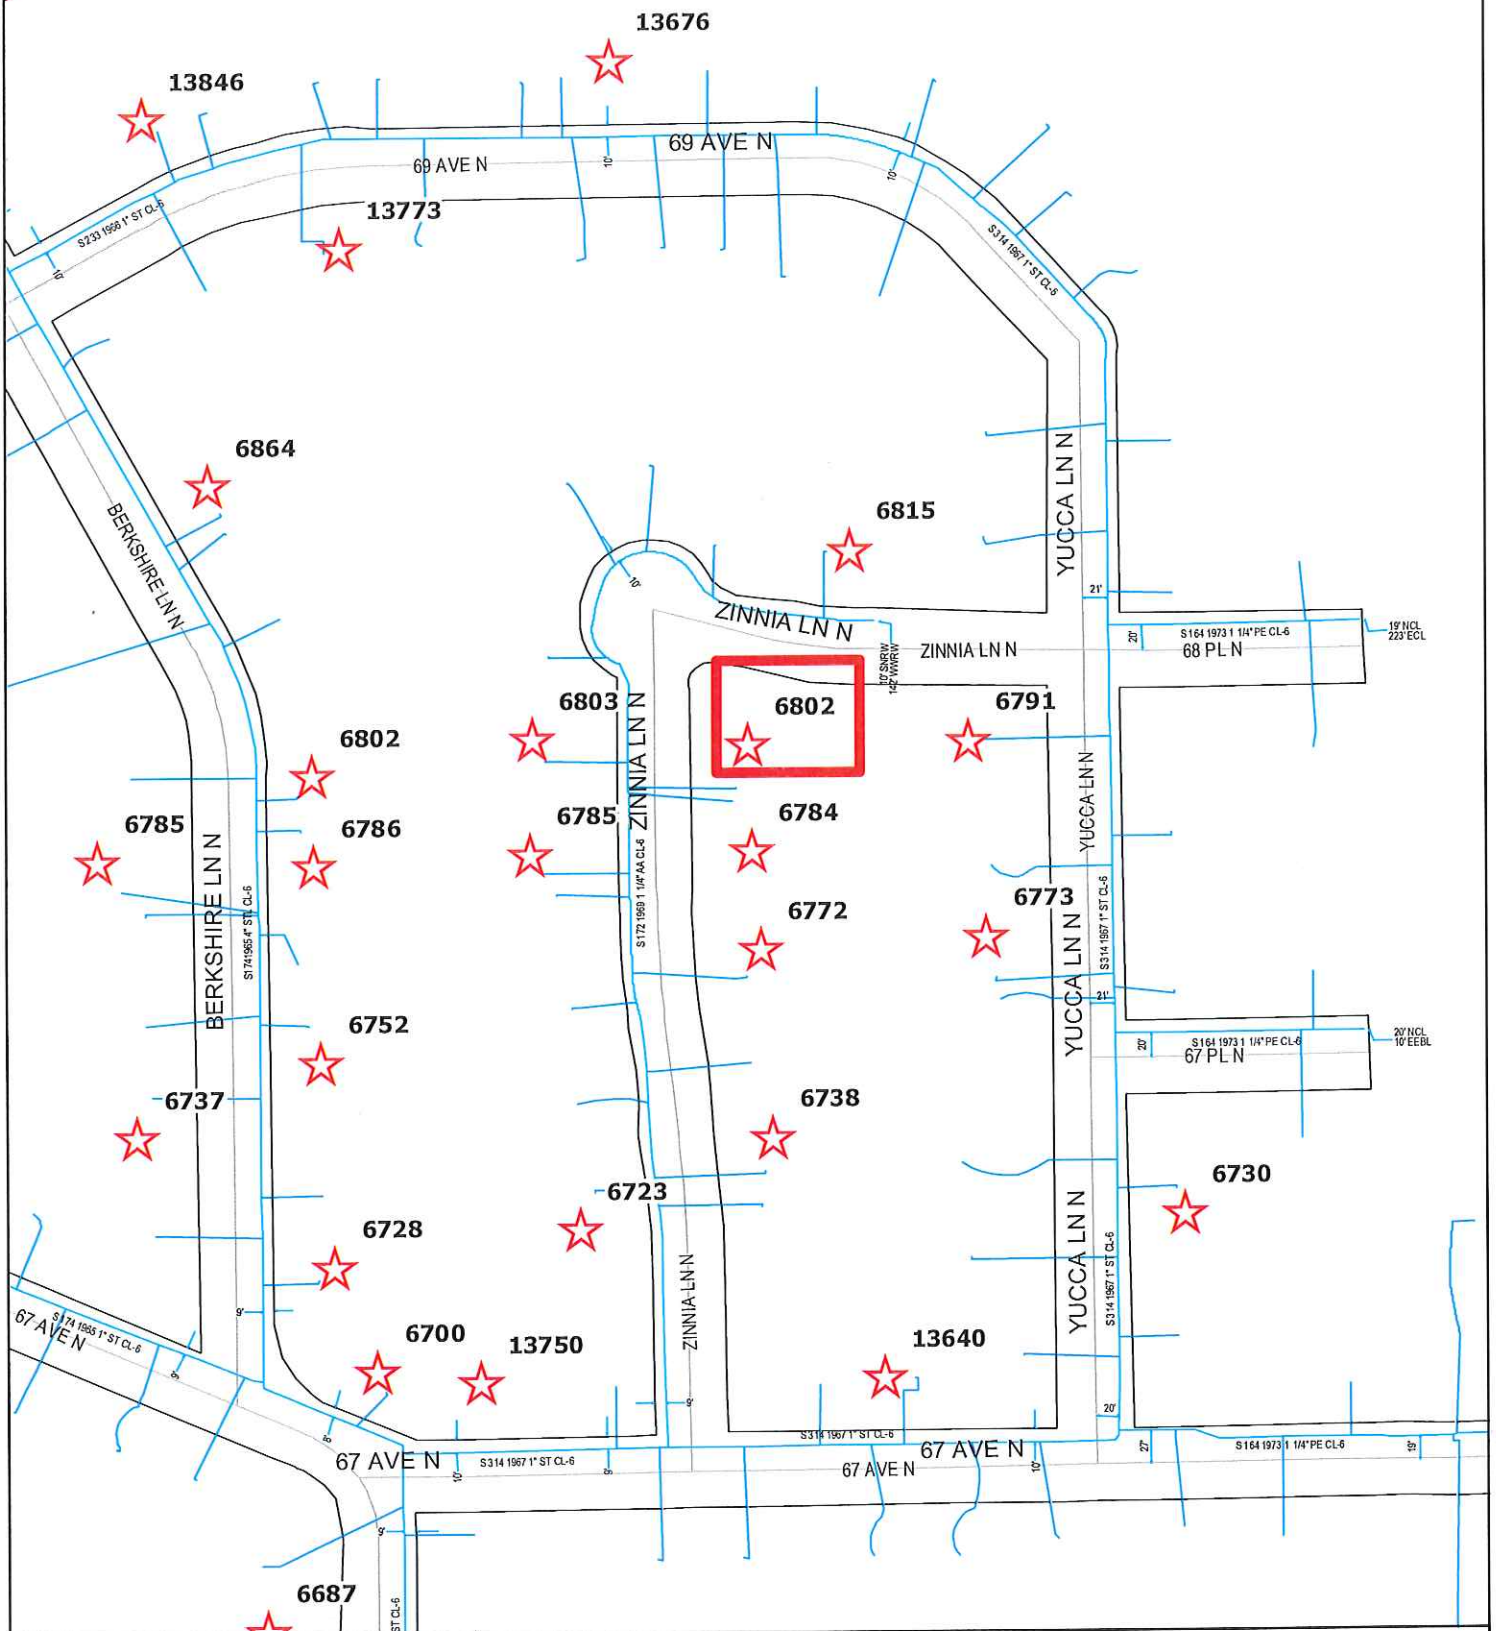

GENERAL LOCATION ONLY. DO NOT USE TO LOCATE FOR EXCAVATION. CALL 1-800-252-1166 FOR ONSITE LOCATIONS AND STAKING.

MAPLE GROVE - 6802 ZINNIA LN NO, MAPLE GROVE - LPO PROJECT