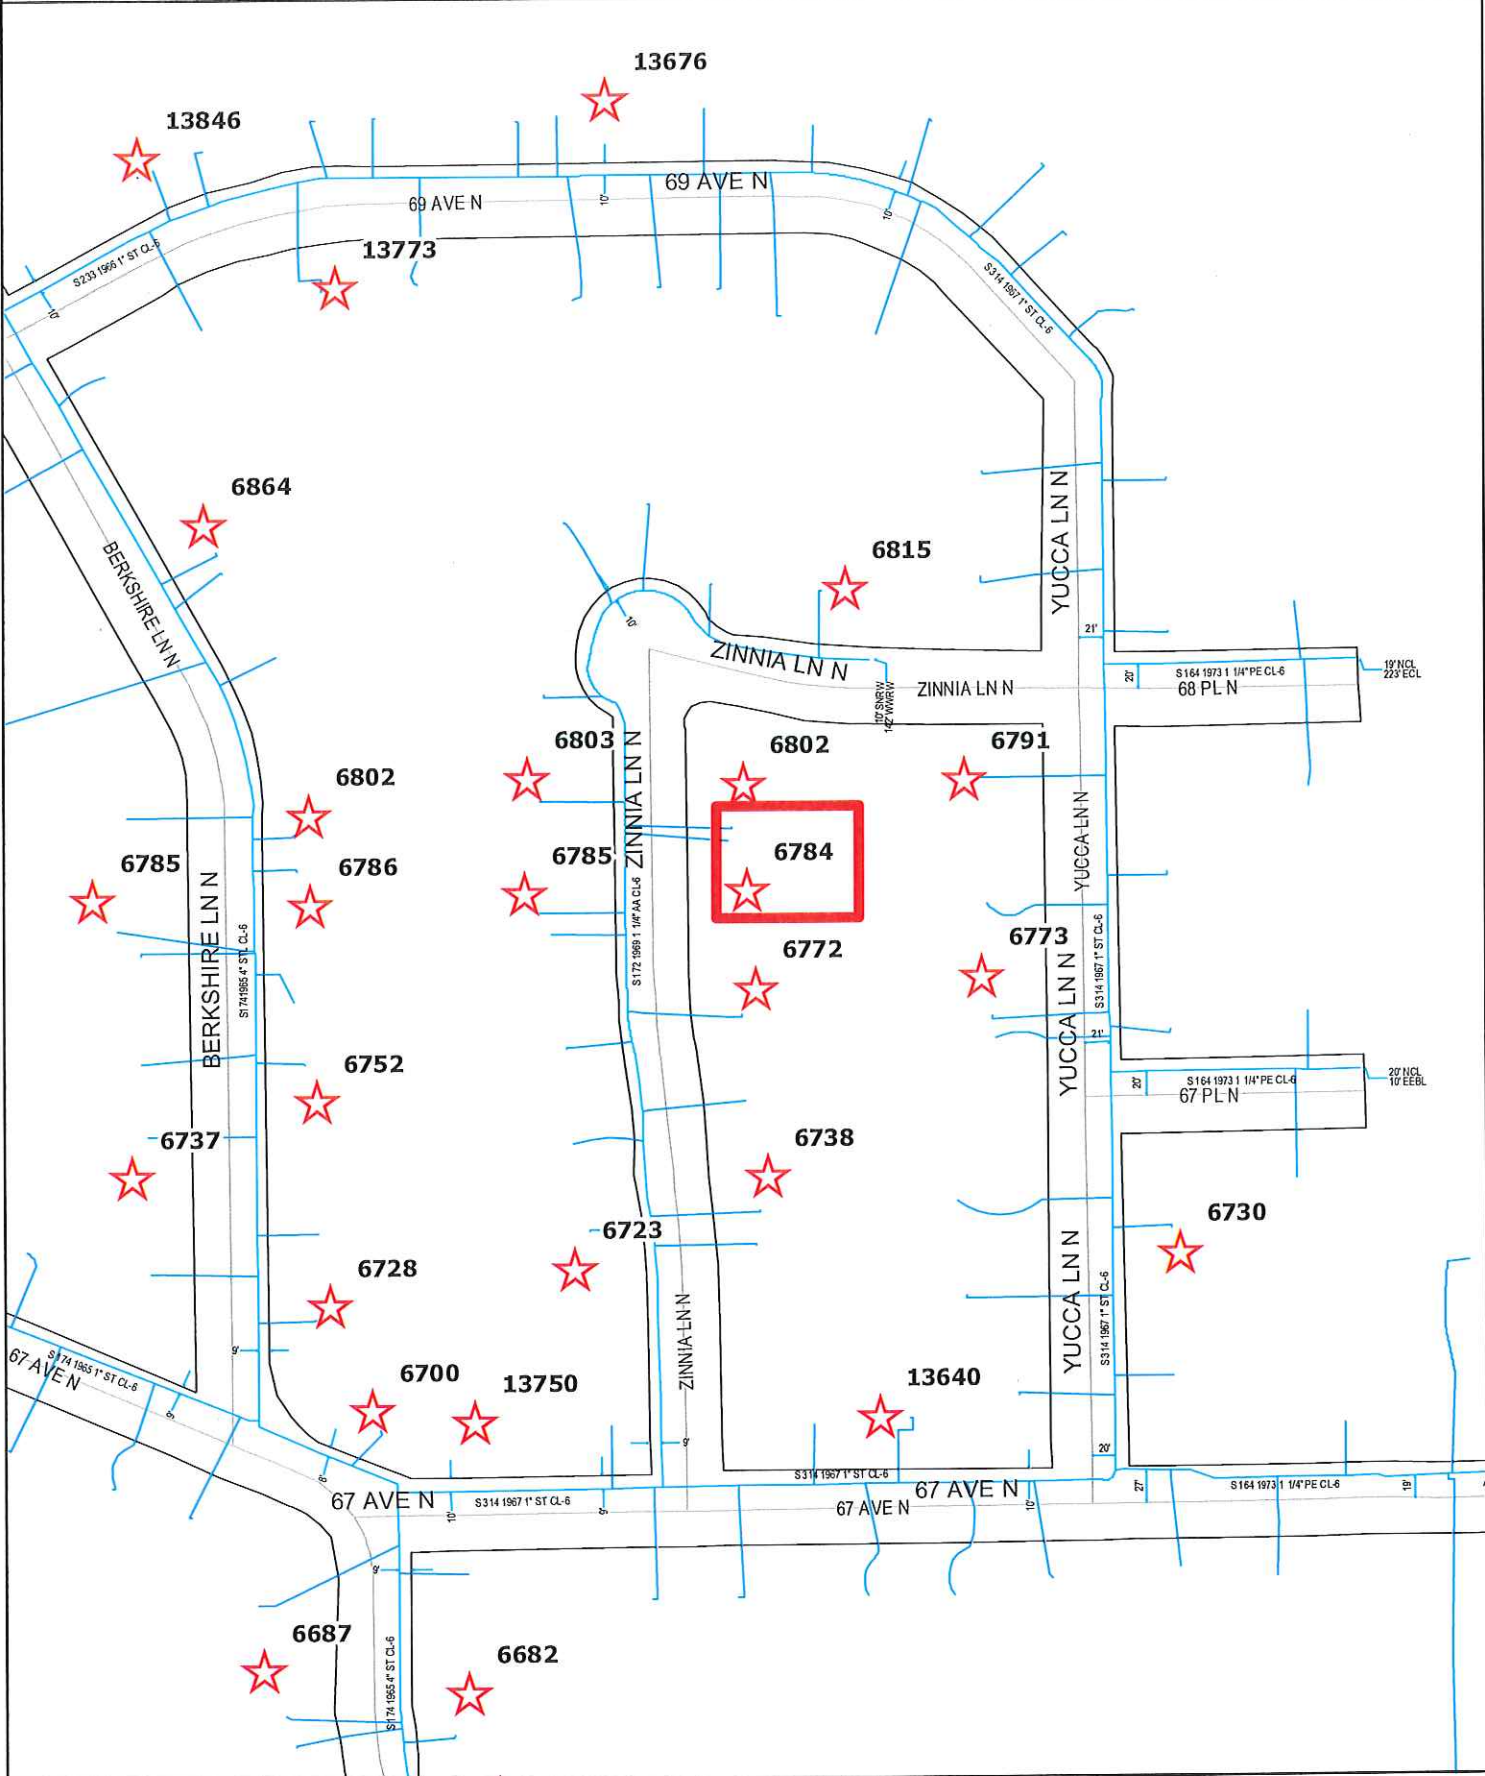

GENERAL LOCATION ONLY. DO NOT USE TO LOCATE FOR EXCAVATION. CALL 1-800-252-1166 FOR ONSITE LOCATIONS AND STAKING.

MAPLE GROVE - 6784 ZINNIA LN NO, MAPLE GROVE - LPO PROJECT