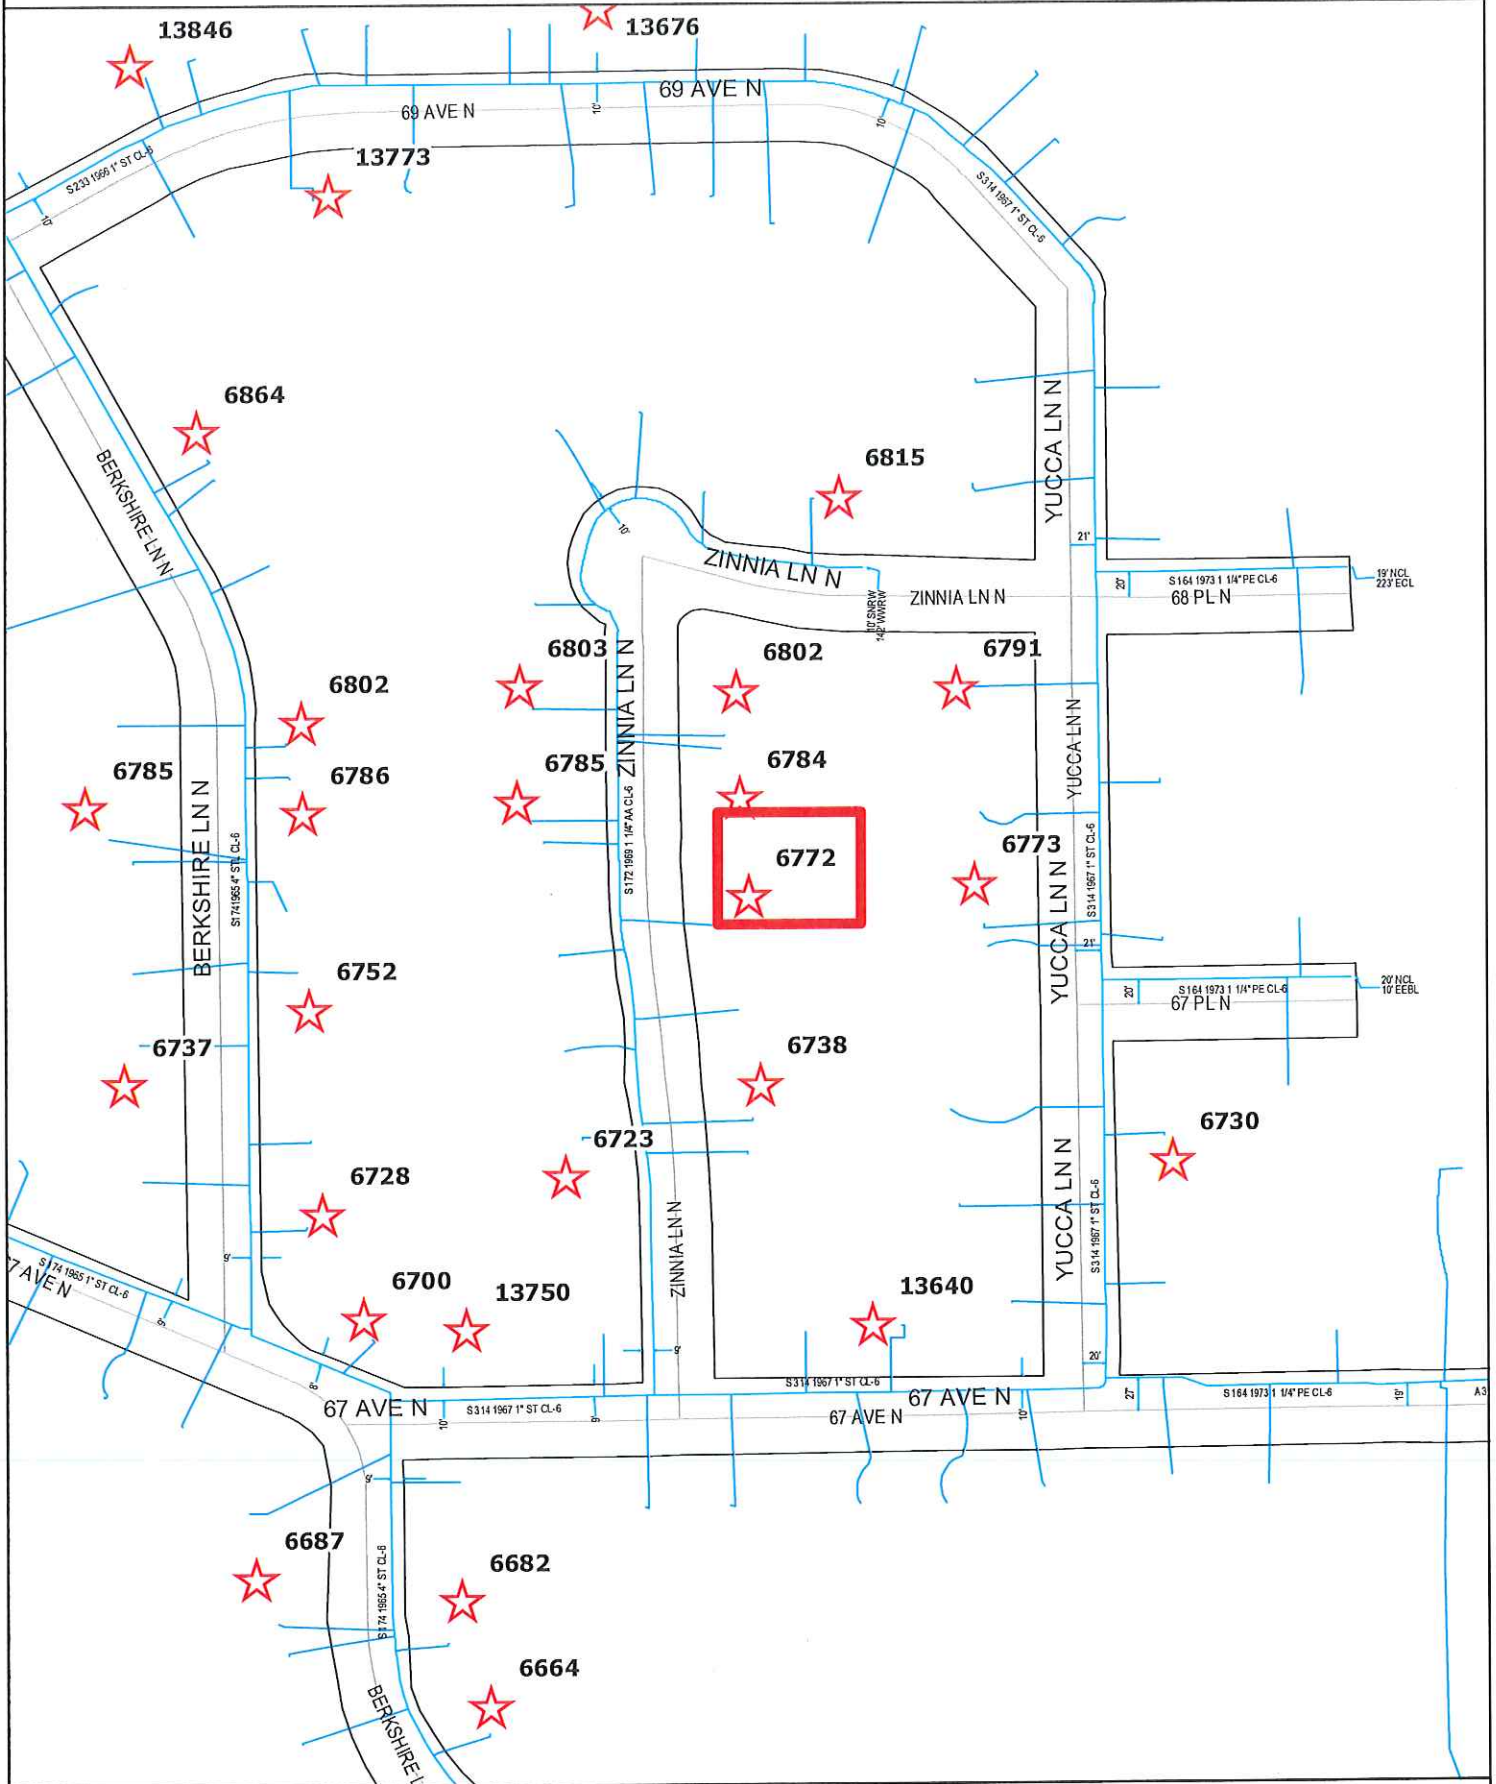

GENERAL LOCATION ONLY. DO NOT USE TO LOCATE FOR EXCAVATION. CALL 1-800-252-1166 FOR ONSITE LOCATIONS AND STAKING.

MAPLE GROVE - 6772 ZINNIA LN NO, MAPLE GROVE - LPO PROJECT