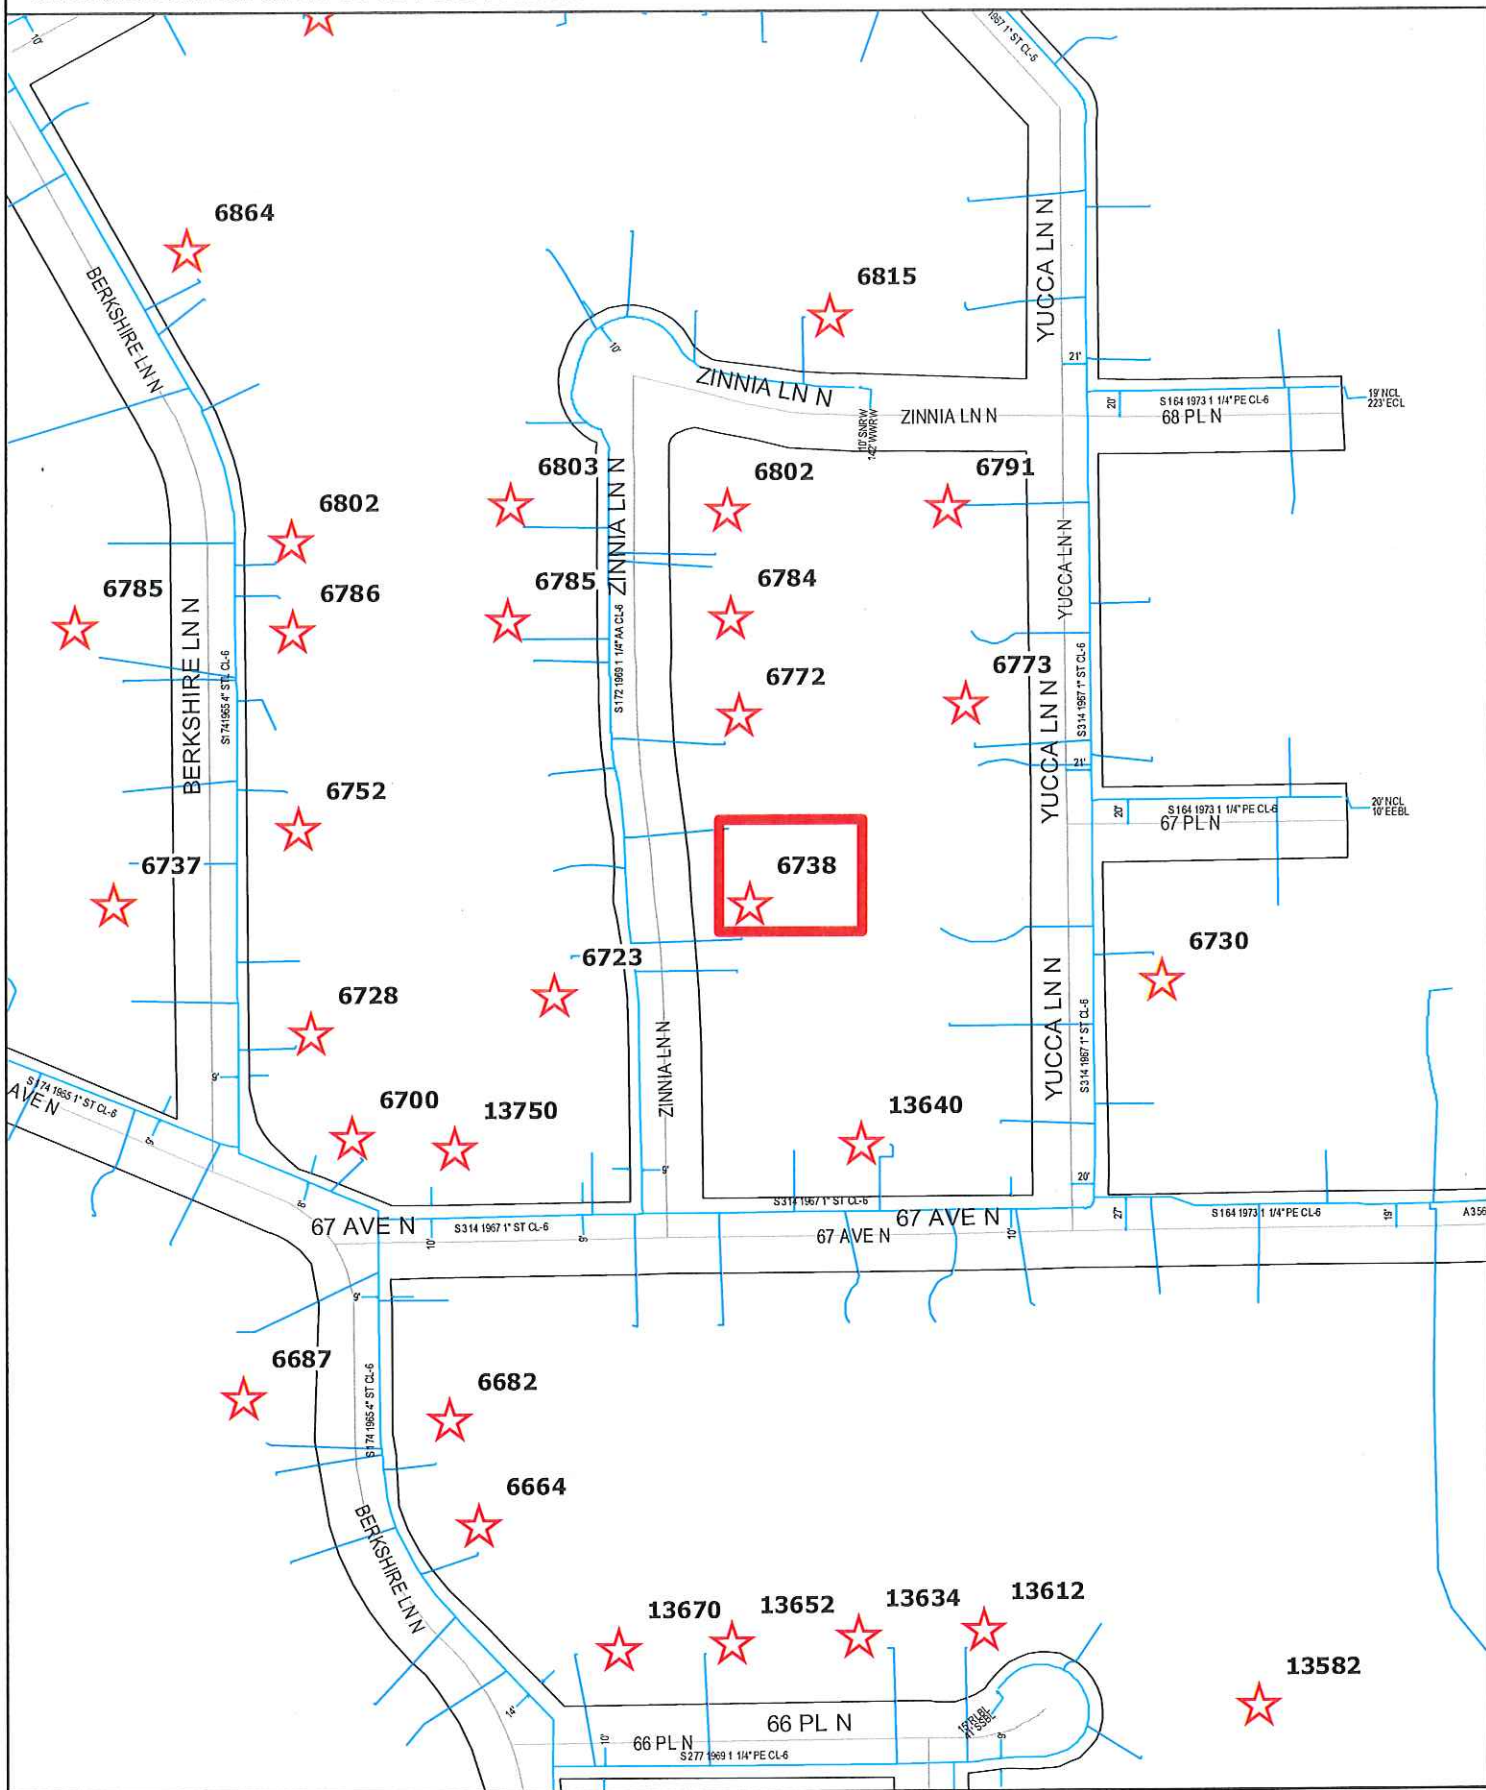

GENERAL LOCATION ONLY. DO NOT USE TO LOCATE FOR EXCAVATION. CALL 1-800-252-1166 FOR ONSITE LOCATIONS AND STAKING.

MAPLE GROVE - 6738 ZINNIA LN NO, MAPLE GROVE - LPO PROJECT