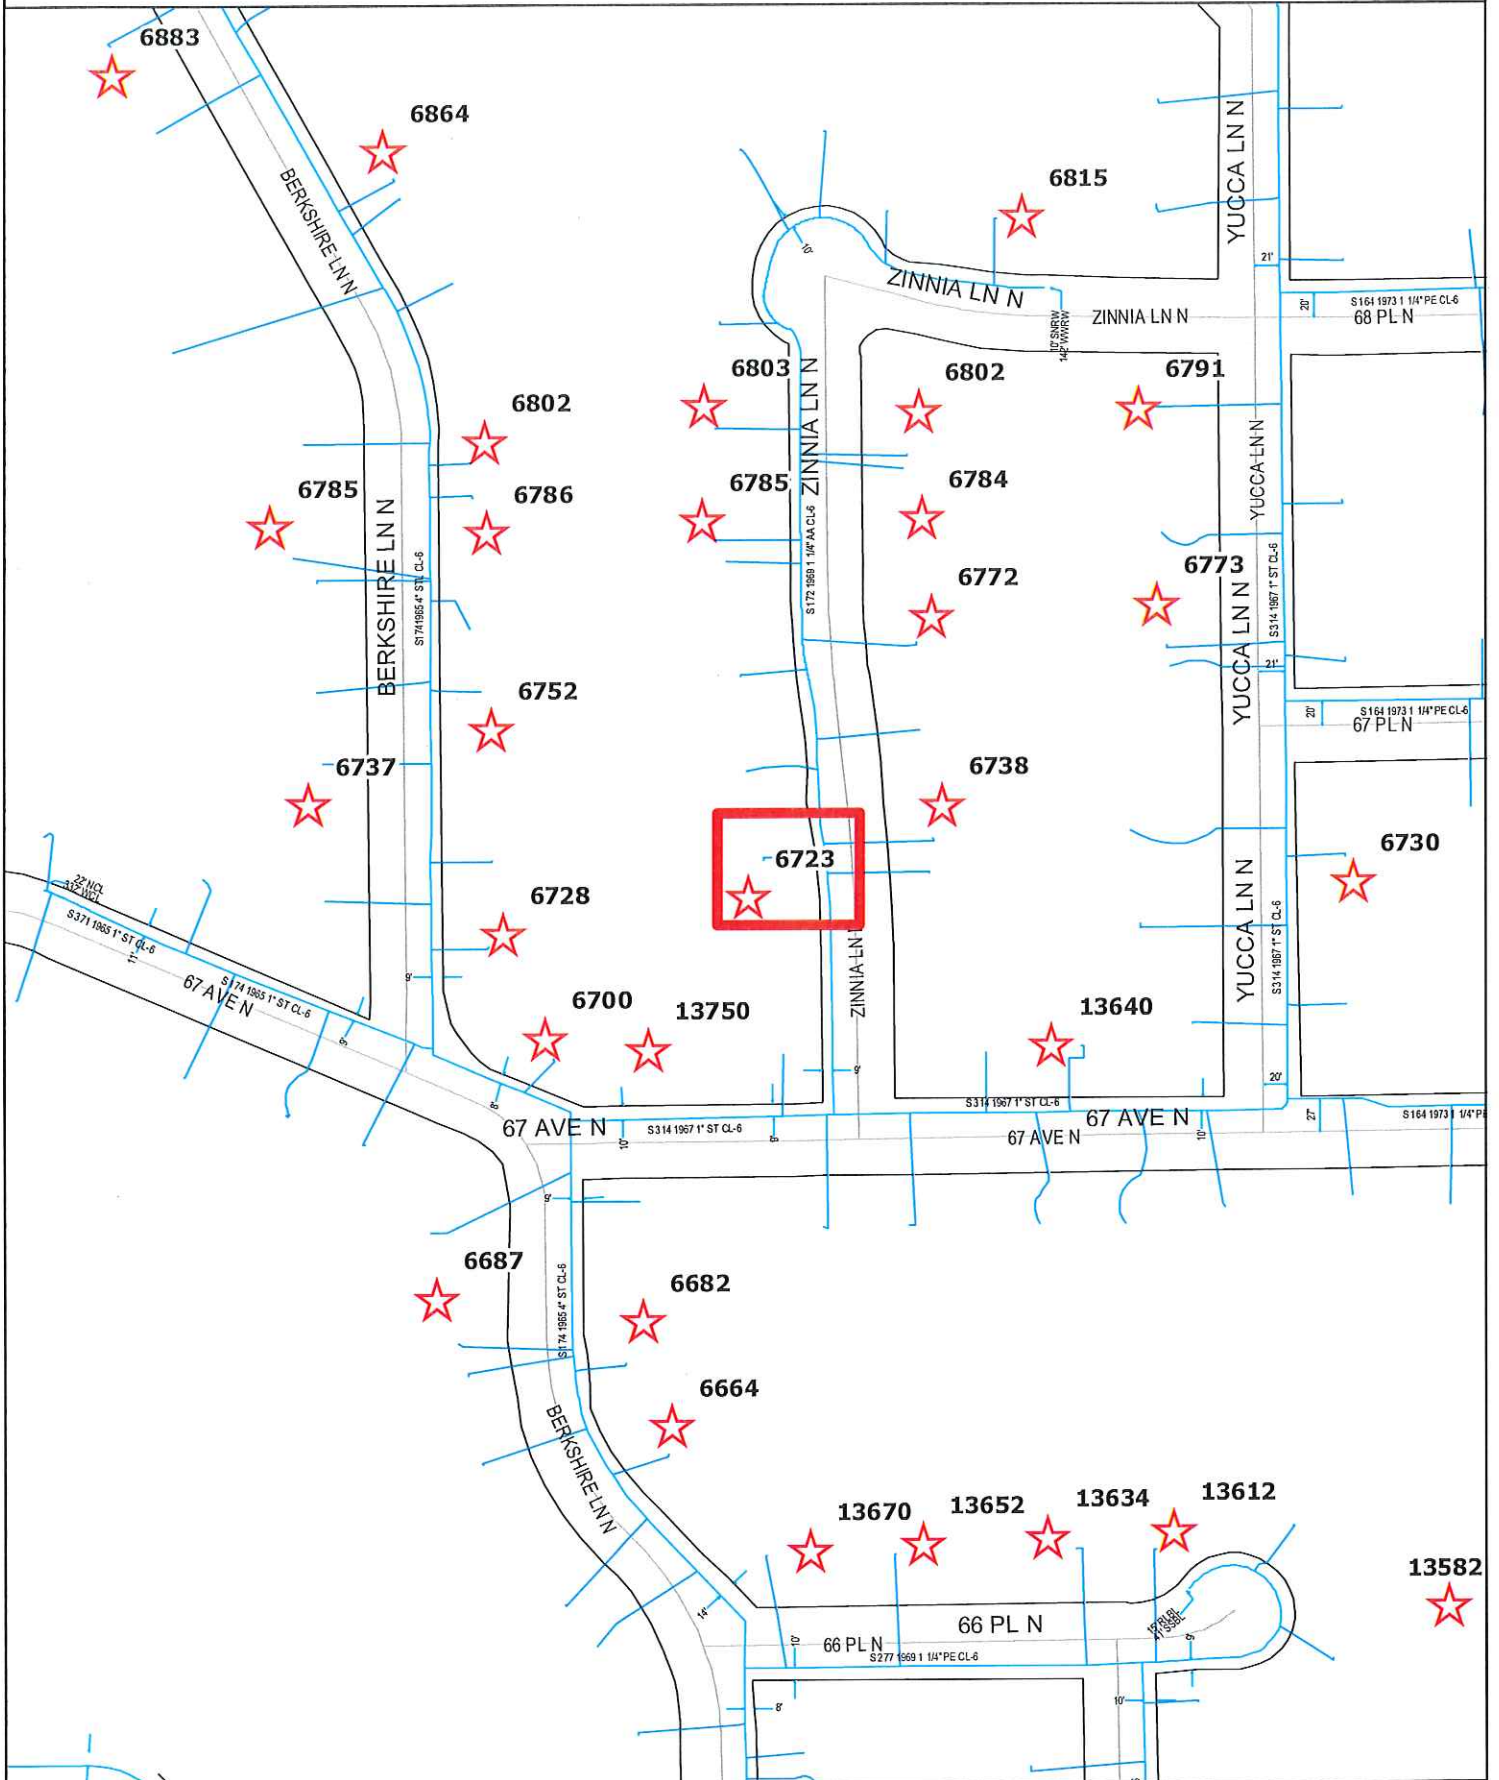

GENERAL LOCATION ONLY. DO NOT USE TO LOCATE FOR EXCAVATION. CALL 1-800-252-1166 FOR ONSITE LOCATIONS AND STAKING.

MAPLE GROVE - 6723 ZINNIA LN NO, MAPLE GROVE - LPO PROJECT

Scale: 1" : 150'  