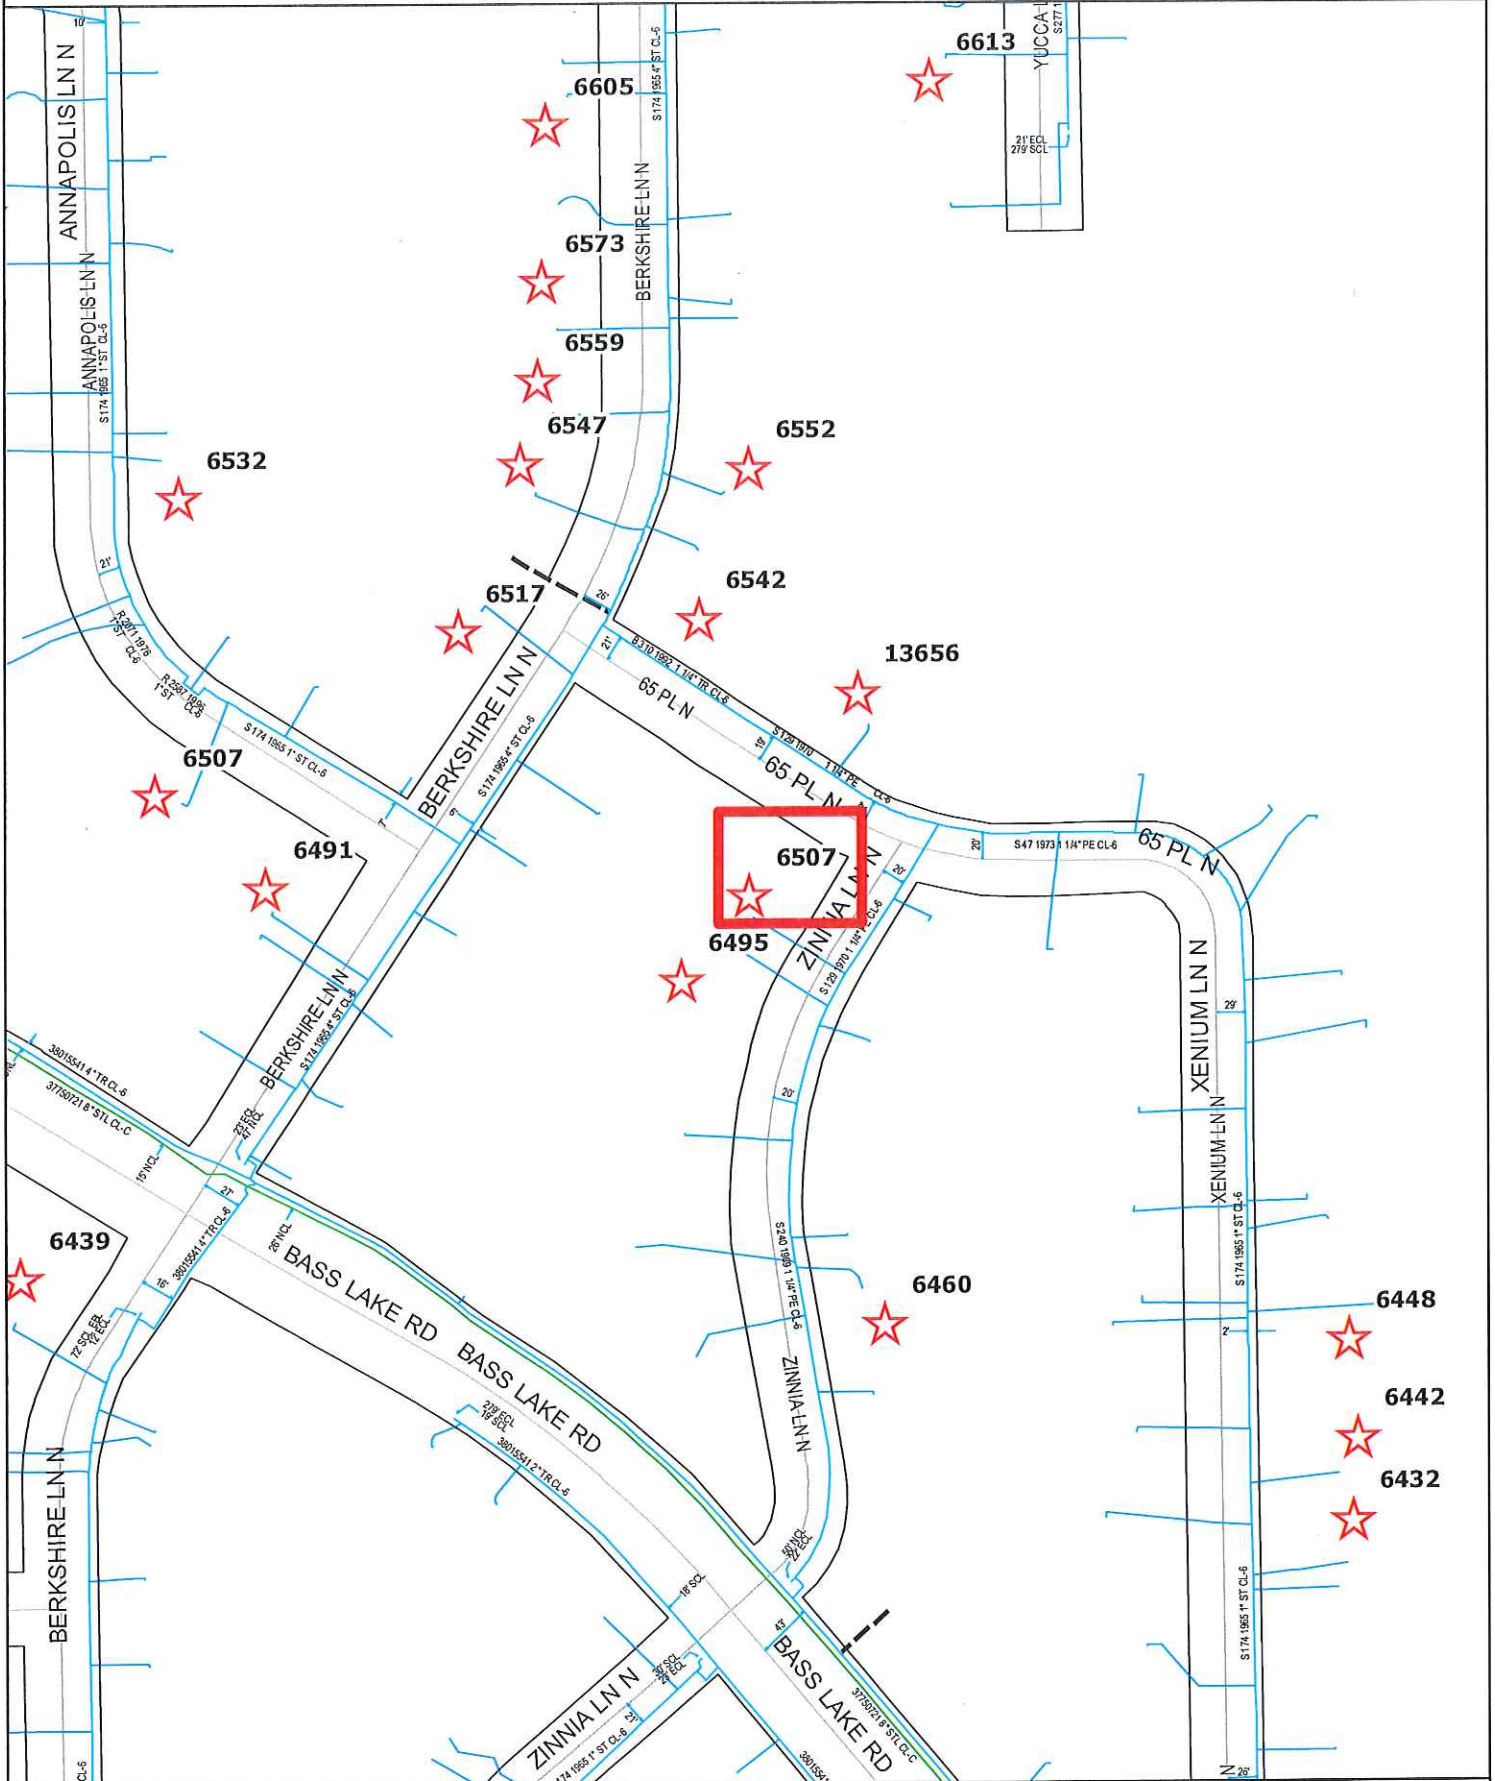

GENERAL LOCATION ONLY. DO NOT USE TO LOCATE FOR EXCAVATION. CALL 1-800-252-1166 FOR ONSITE LOCATIONS AND STAKING.

MAPLE GROVE - 6507 ZINNIA LN NO, MAPLE GROVE - LPO PROJECT

Scale: 1" : 150'