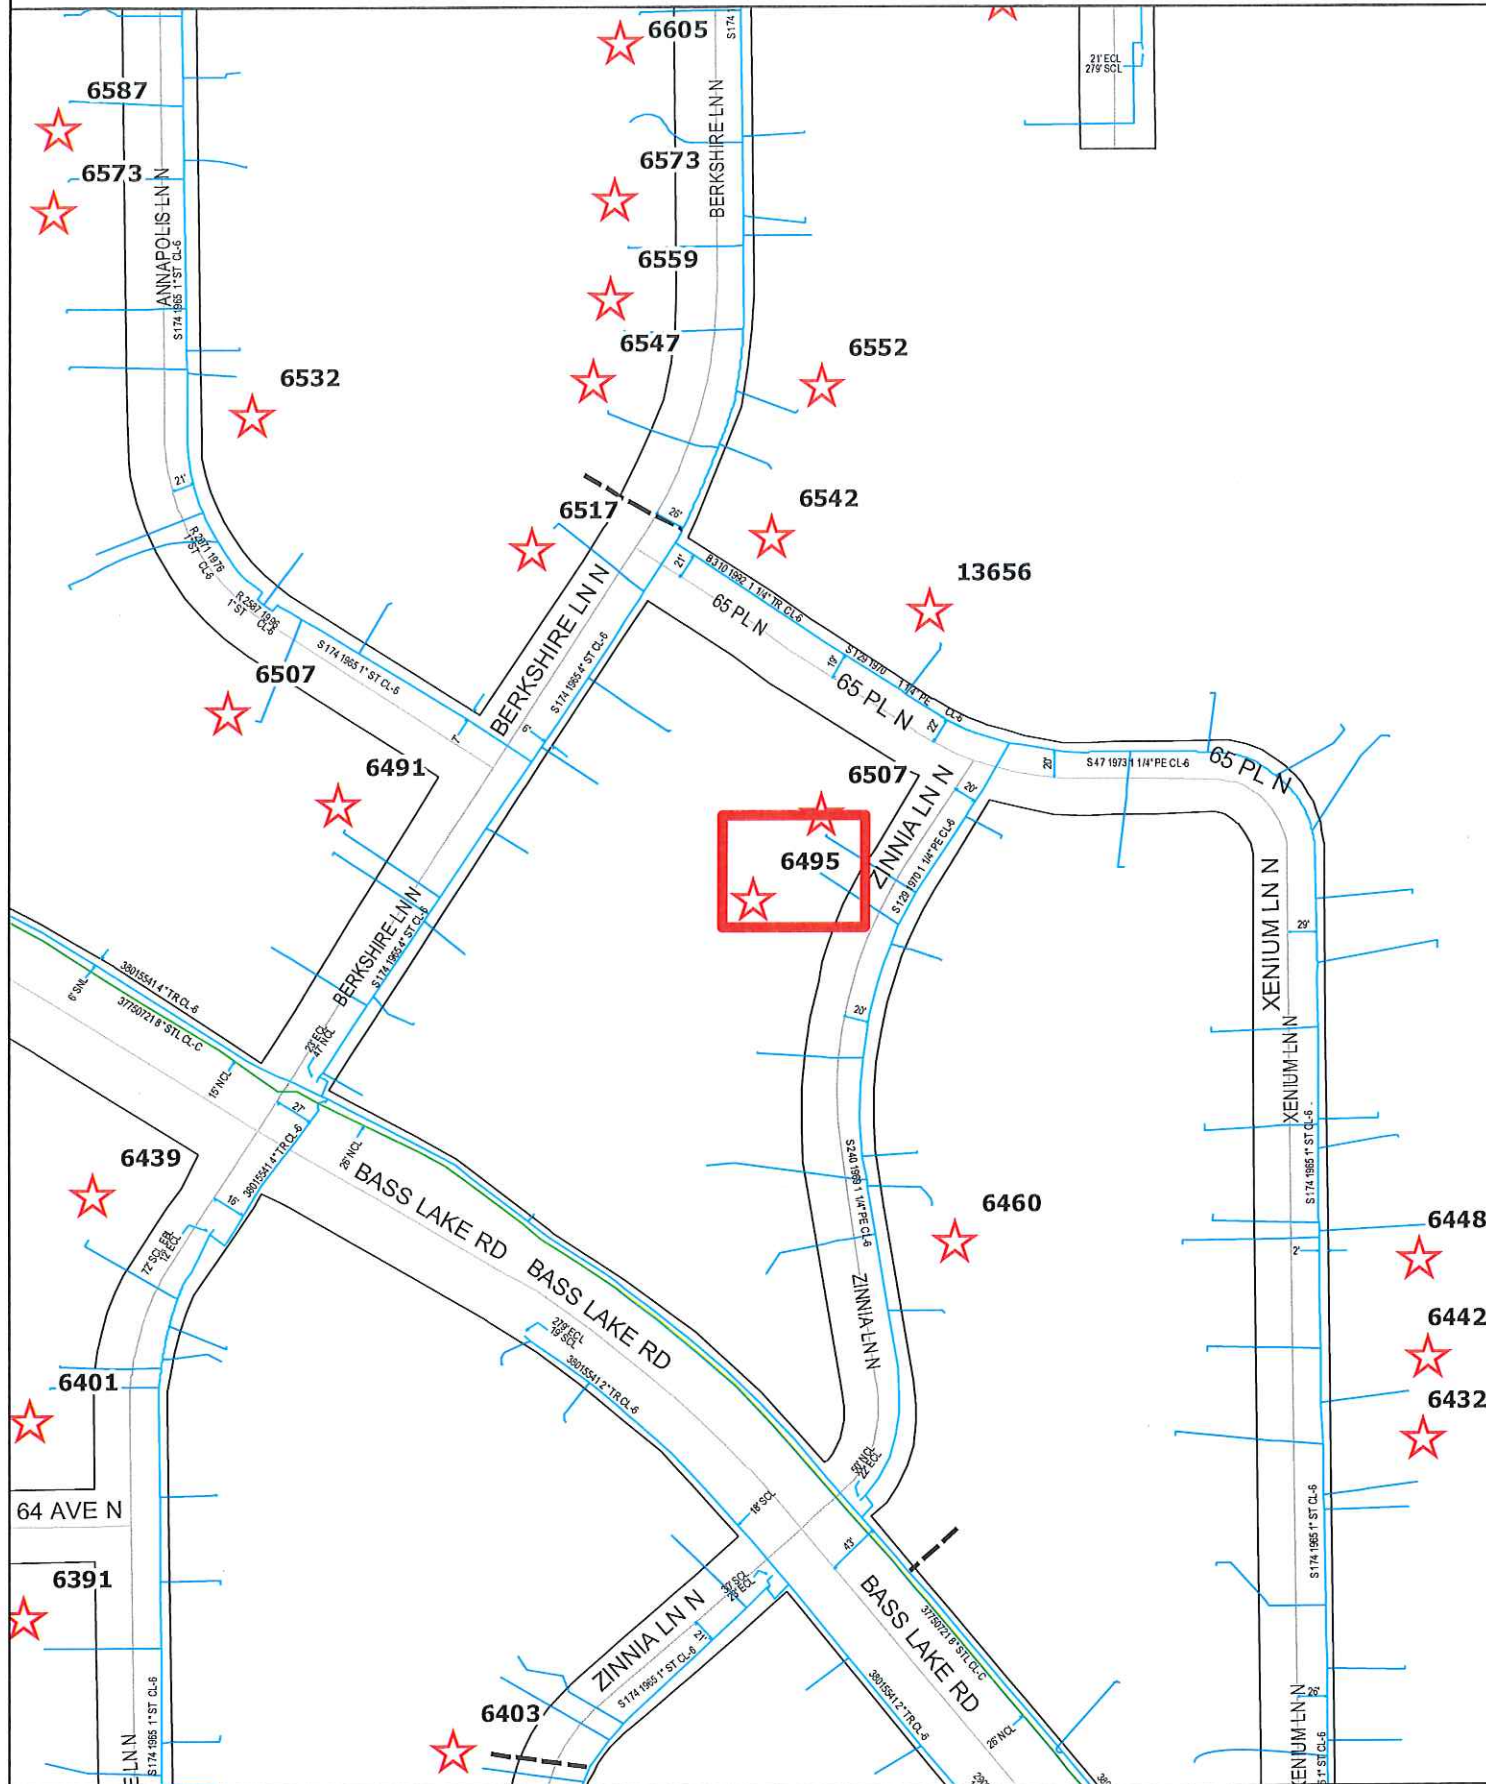

GENERAL LOCATION ONLY. DO NOT USE TO LOCATE FOR EXCAVATION. CALL 1-800-252-1166 FOR ONSITE LOCATIONS AND STAKING.

MAPLE GROVE - 6495 ZINNIA LN NO, MAPLE GROVE - LPO PROJECT

Scale: 1" : 150'