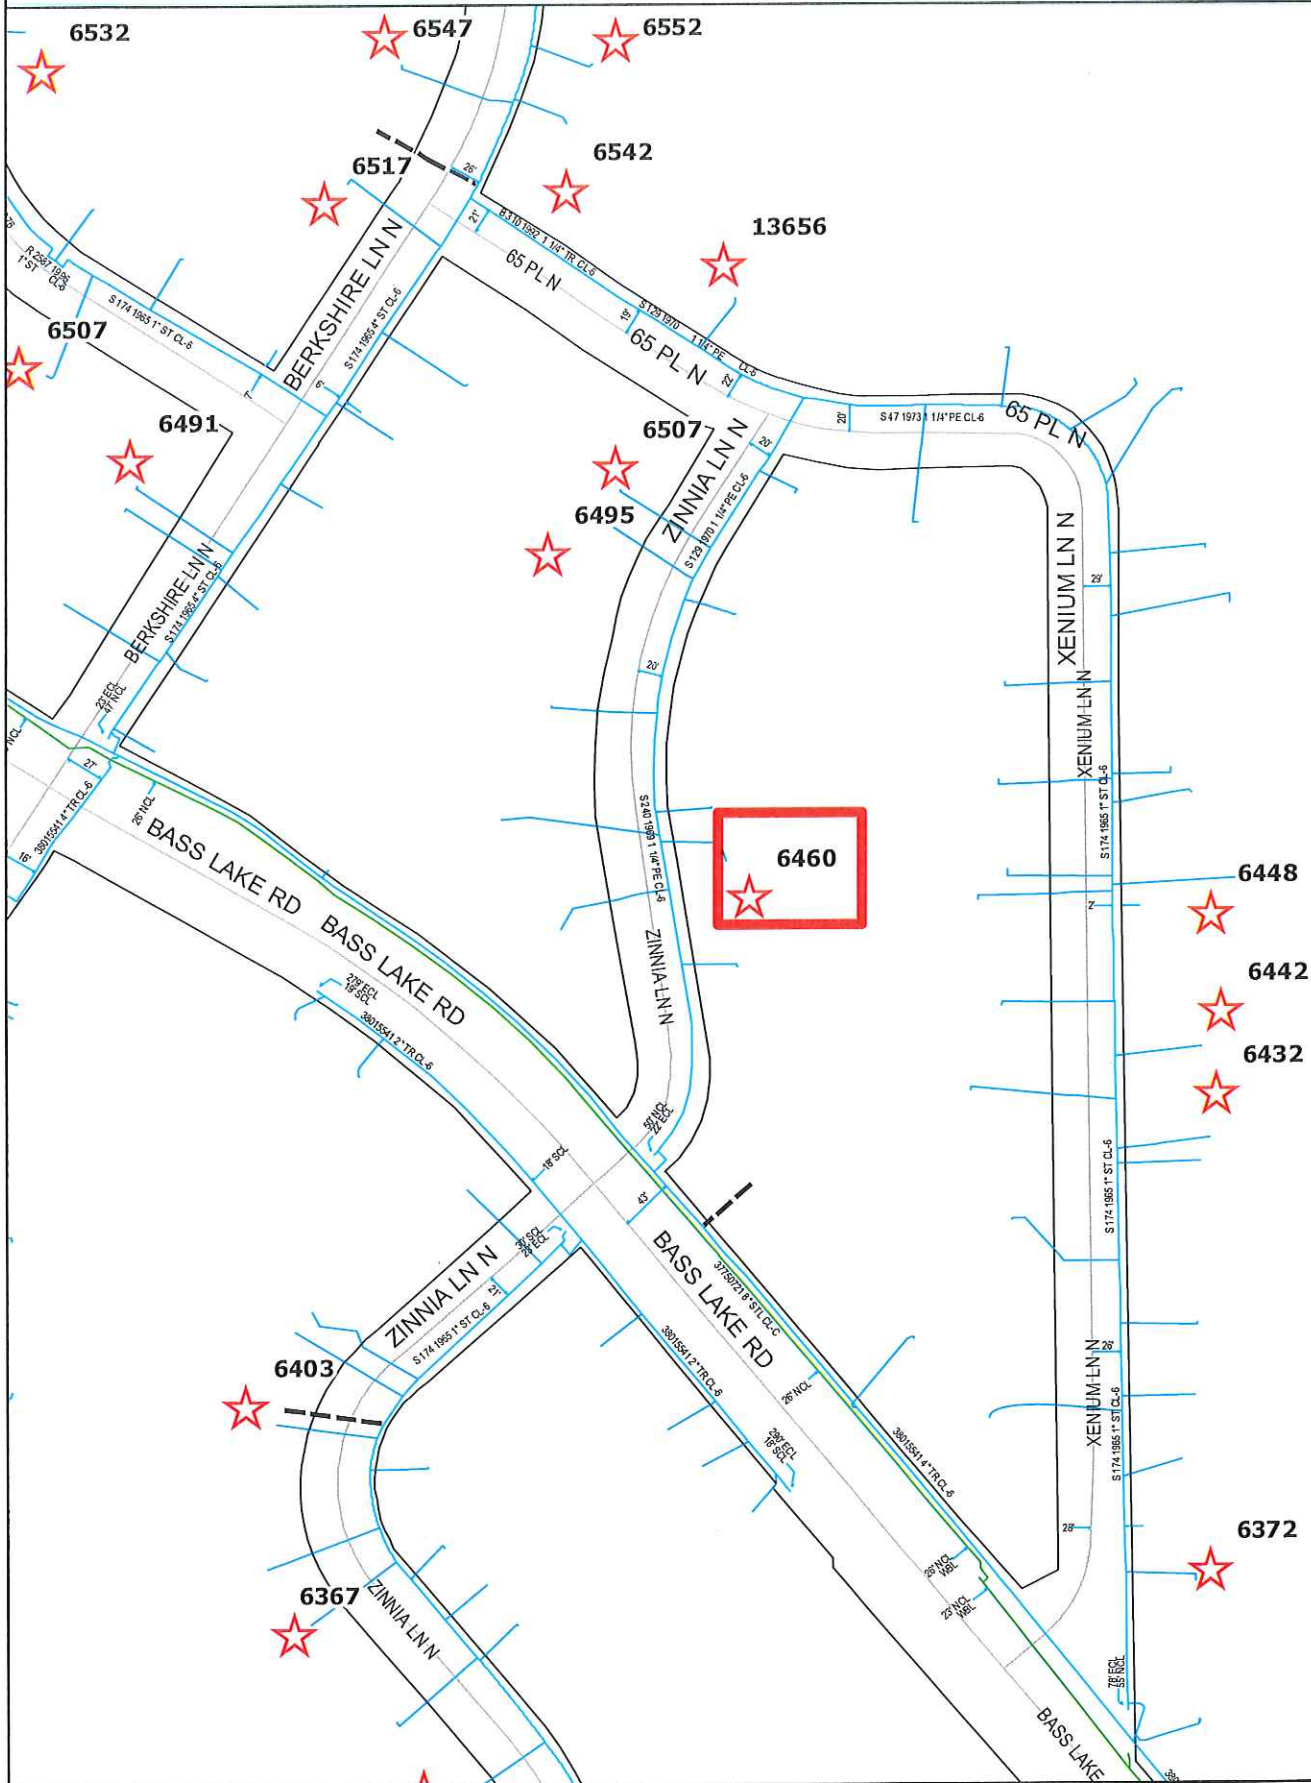

GENERAL LOCATION ONLY. DO NOT USE TO LOCATE FOR EXCAVATION. CALL 1-800-252-1166 FOR ONSITE LOCATIONS AND STAKING.

MAPLE GROVE - 6460 ZINNIA LN NO, MAPLE GROVE - LPO PROJECT