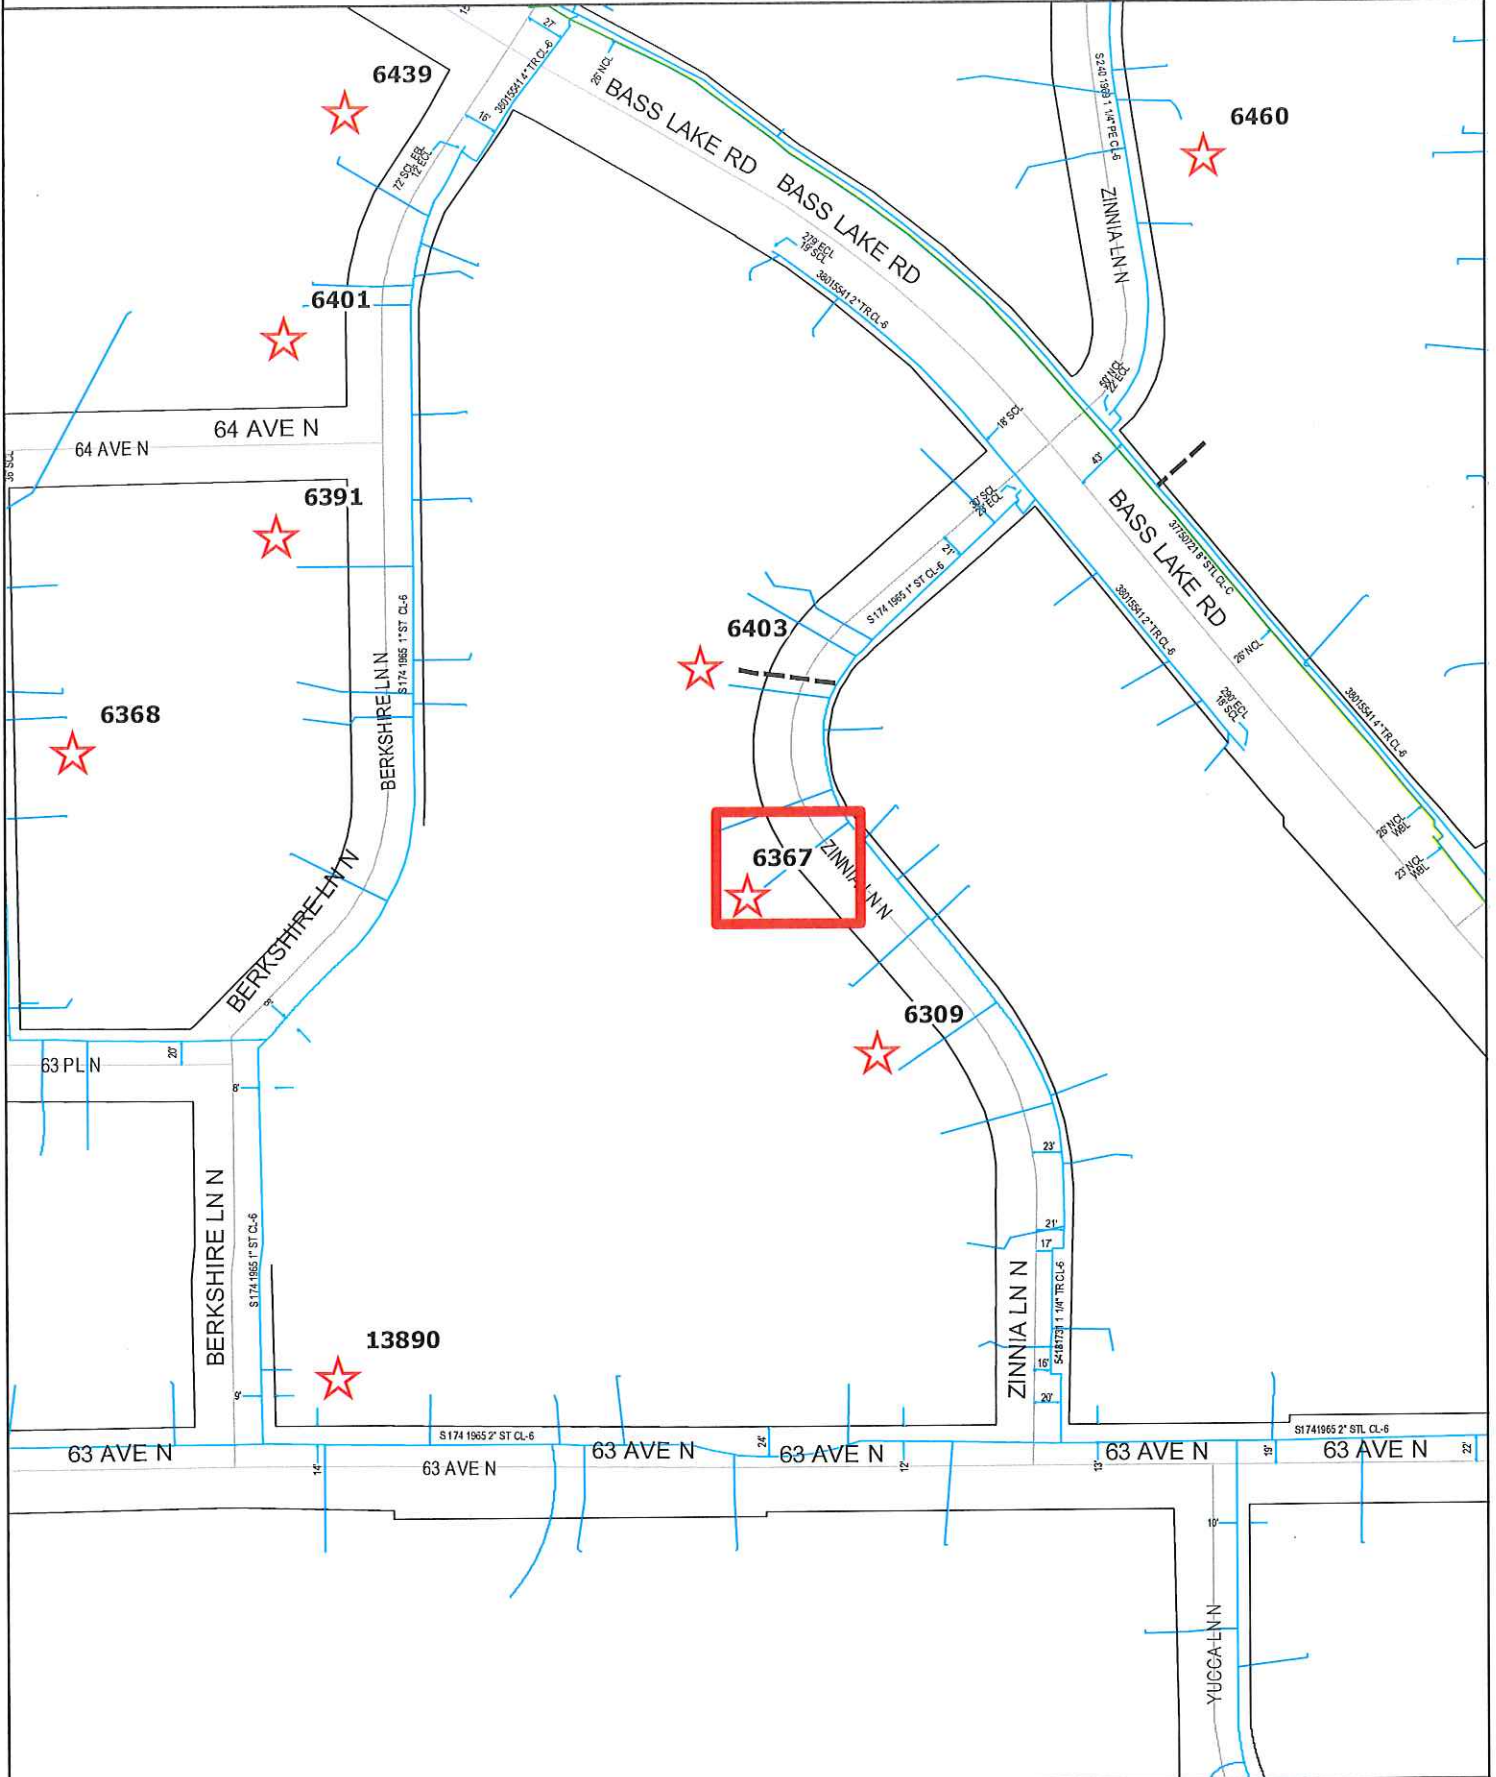

GENERAL LOCATION ONLY. DO NOT USE TO LOCATE FOR EXCAVATION. CALL 1-800-252-1166 FOR ONSITE LOCATIONS AND STAKING.

MAPLE GROVE - 6367 ZINNIA LN NO, MAPLE GROVE - COPPER PROJECT

Scale: 1" : 150'