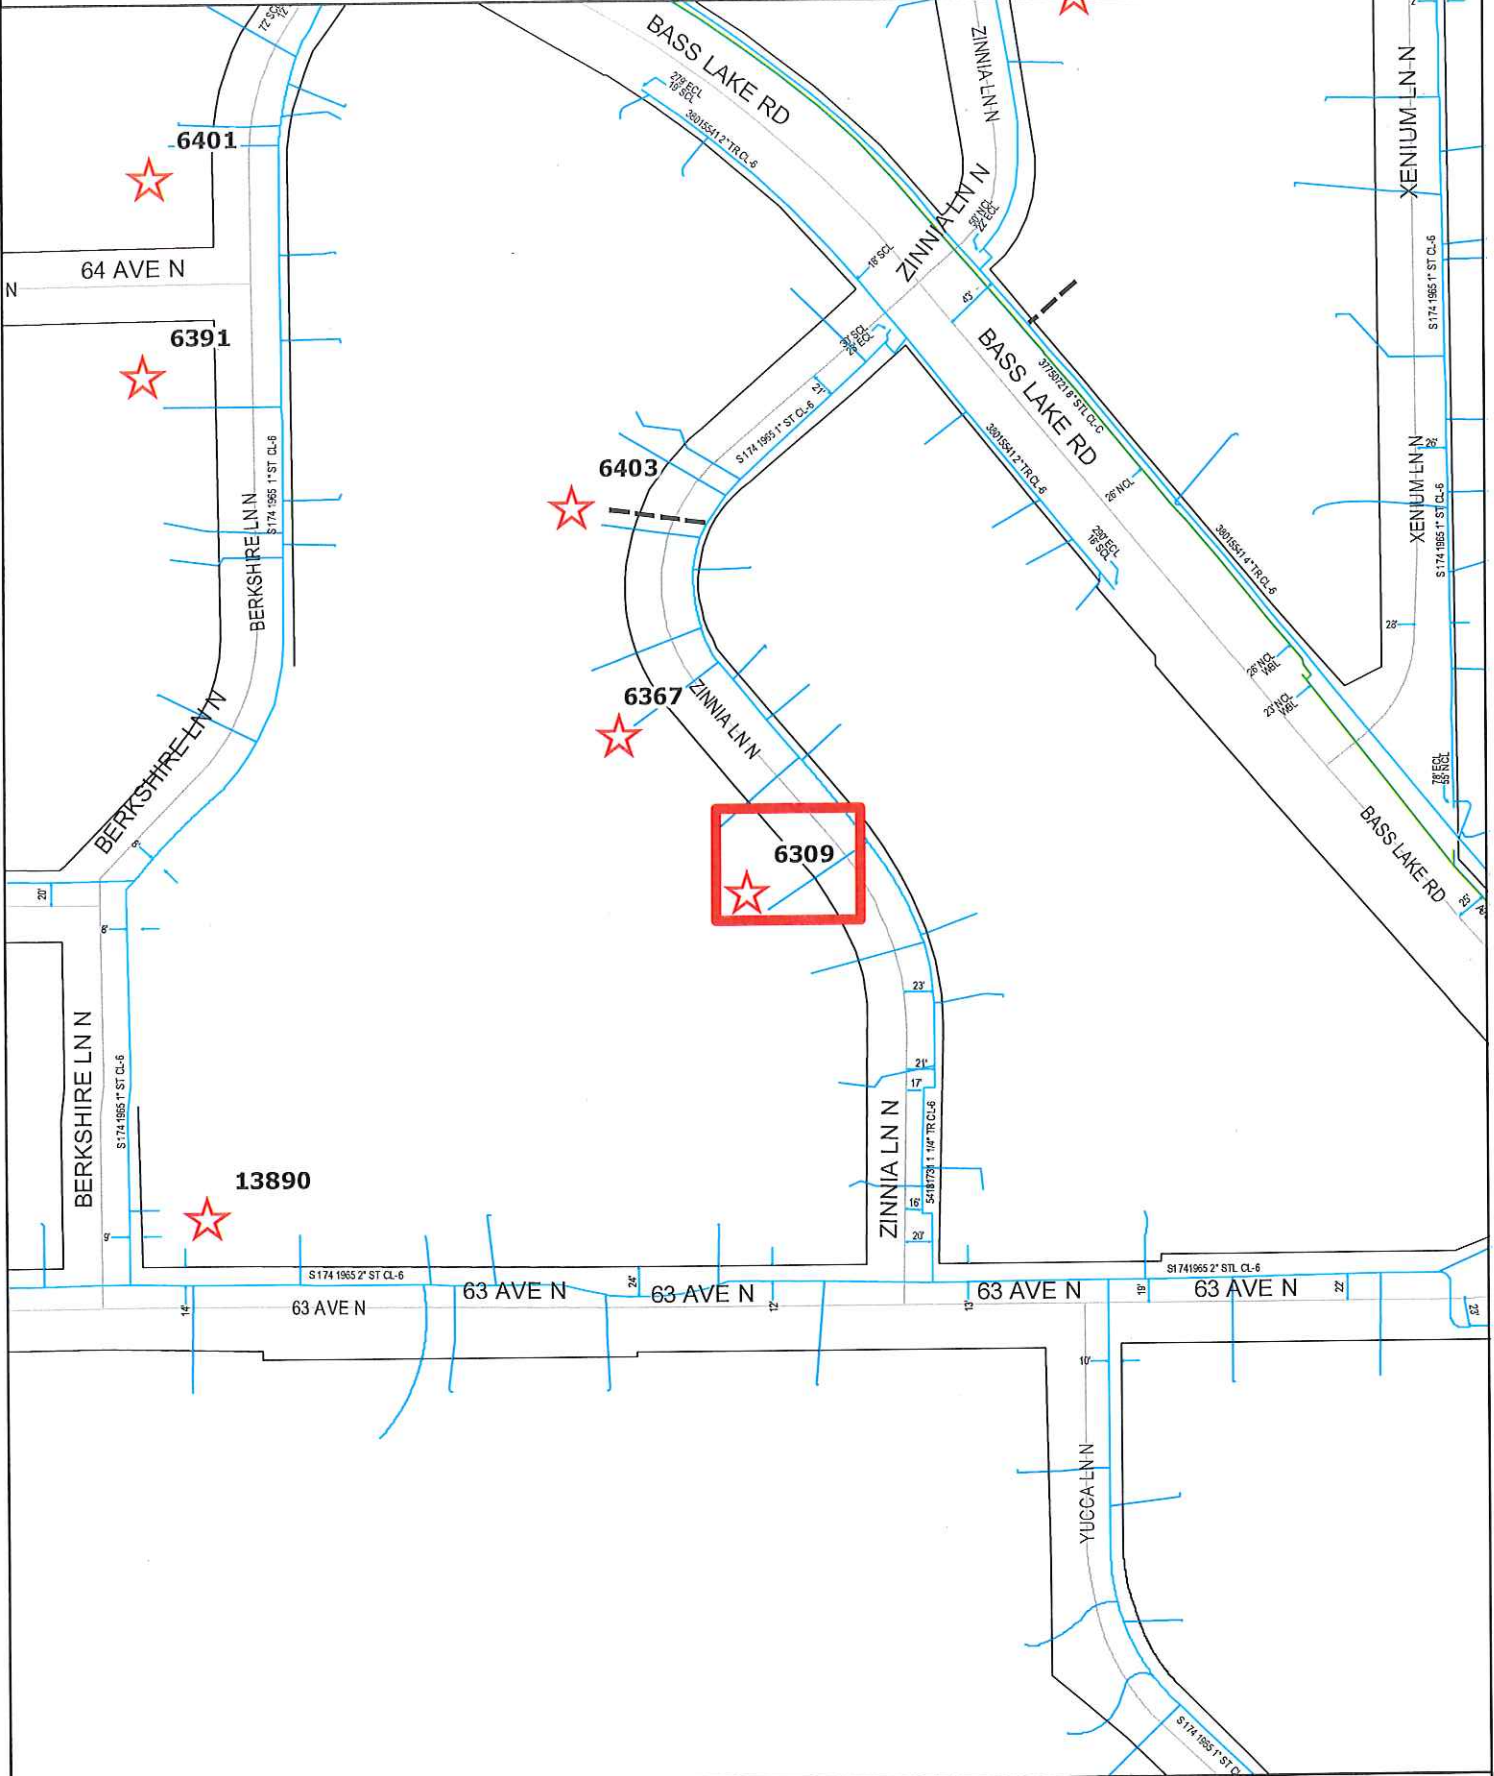

GENERAL LOCATION ONLY. DO NOT USE TO LOCATE FOR EXCAVATION. CALL 1-800-252-1166 FOR ONSITE LOCATIONS AND STAKING.

MAPLE GROVE - 6309 ZINNIA LN NO, MAPLE GROVE - COPPER PROJECT